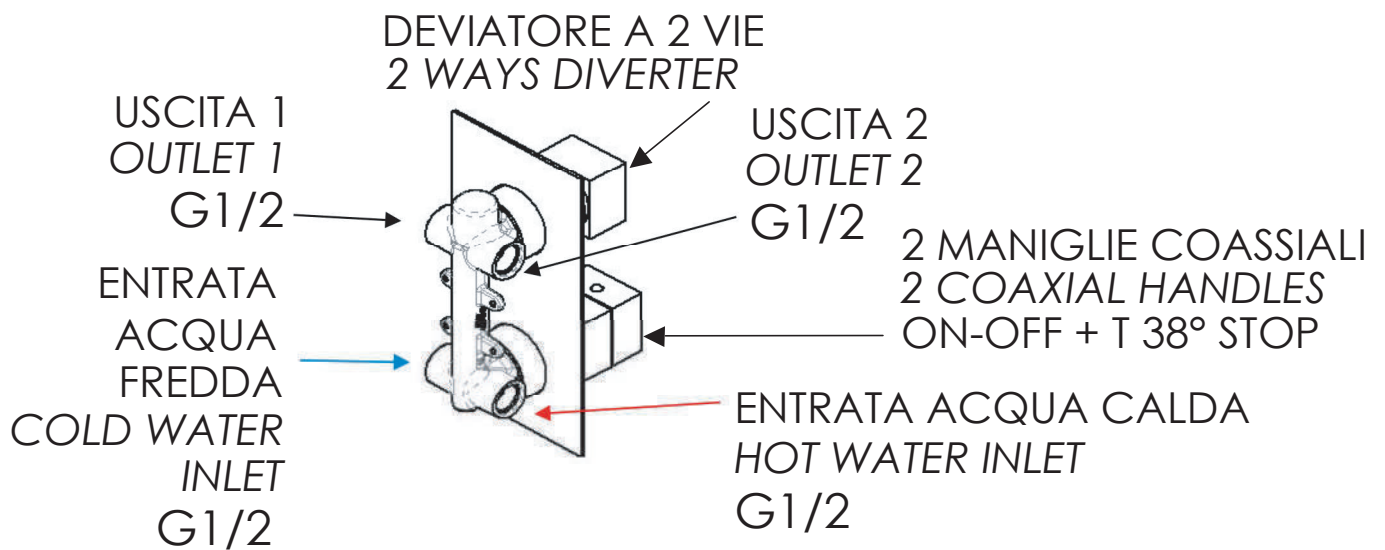

REMER

SCHEDA TECNICA

TECHNICAL FEATURES

RUBINETTERIE

ART. COD.

QT92

MATERIALI / MATERIALS

OTTONE CROMATO / CHROME PLATED BRASS