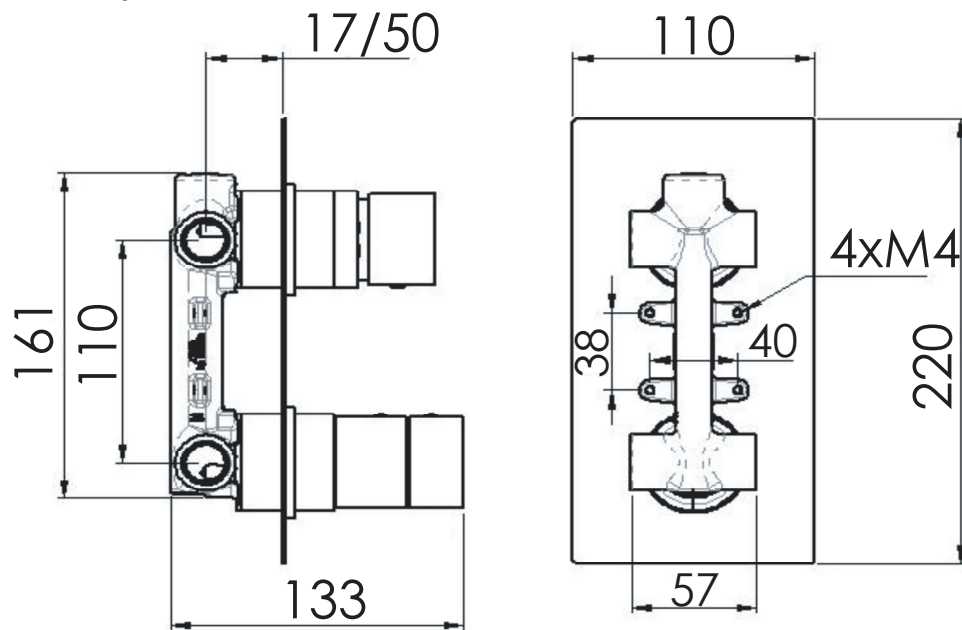

REMER

SCHEDA TECNICA

TECHNICAL FEATURES

RUBINETTERIE

ART. COD.

QT92

MATERIALI / MATERIALS

OTTONE CROMATO / CHROME PLATED BRASS