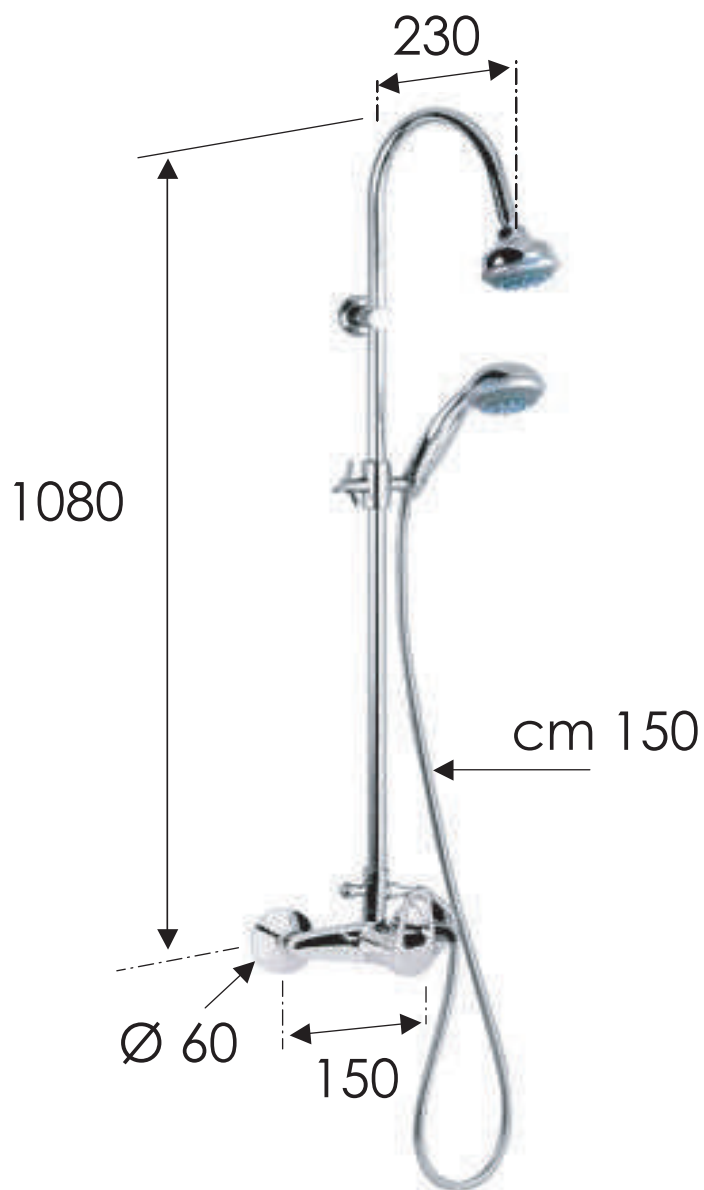

# REMER

RUBINETTERIE

SCHEDA TECNICA

TECHNICAL FEATURES

ART. COD.

**R37**

## MATERIALI / MATERIALS

OTTONE CROMATO / CHROME PLATED BRASS