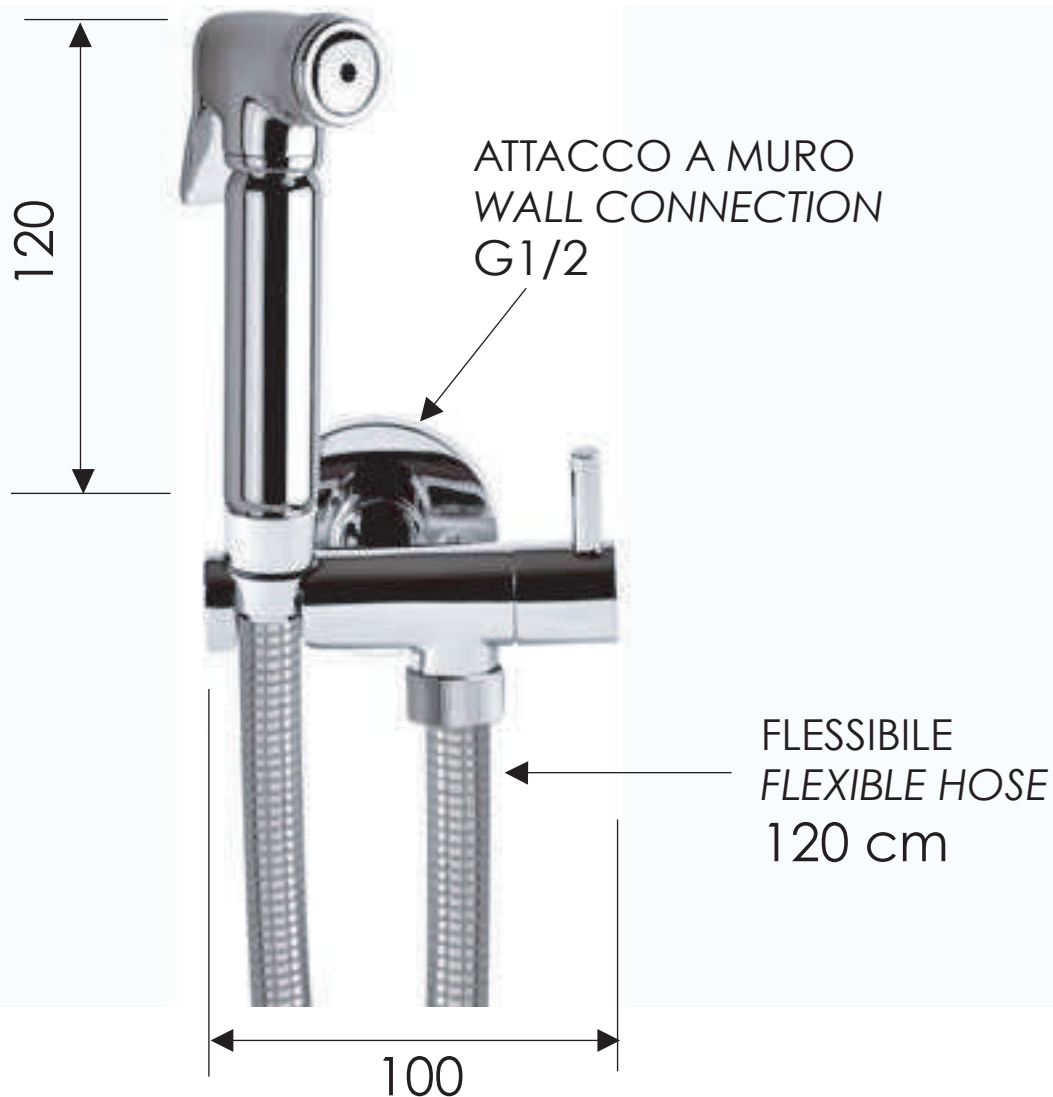

REMER

RUBINETTERIE

SCHEDA TECNICA

TECHNICAL FEATURES

ART. COD.

RB100S02

MATERIALI / MATERIALS

OTTONE CROMATO / CHROME PLATED BRASS
PVC