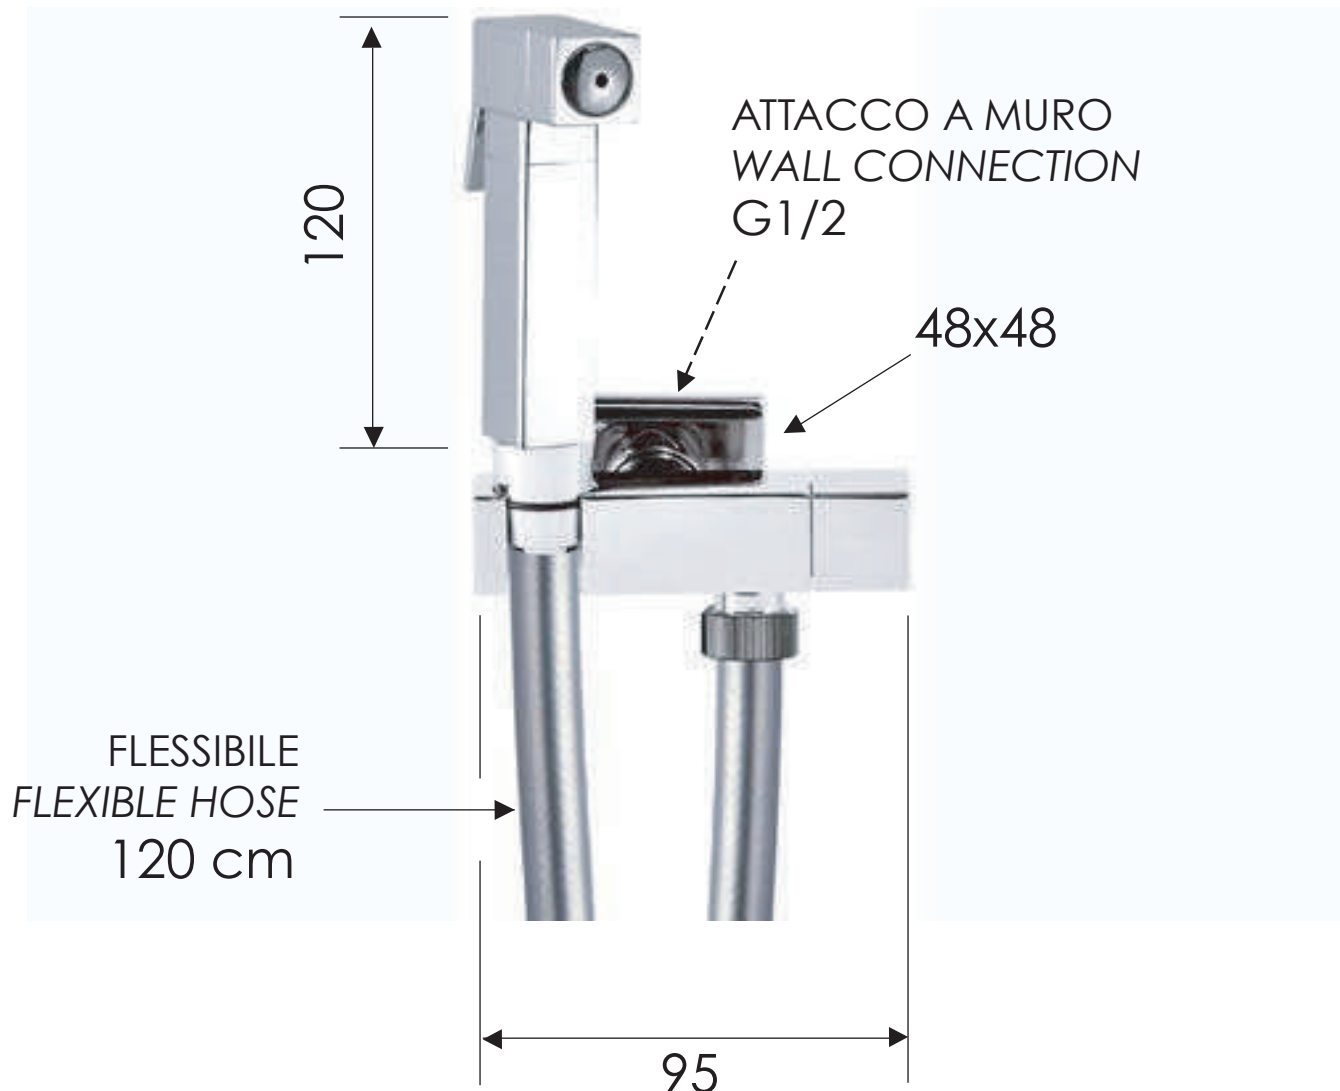

REMER

RUBINETTERIE

SCHEDA TECNICA

TECHNICAL FEATURES

ART. COD.

RB120S01

MATERIALI / MATERIALS

OTTONE CROMATO / CHROME PLATED BRASS
PVC