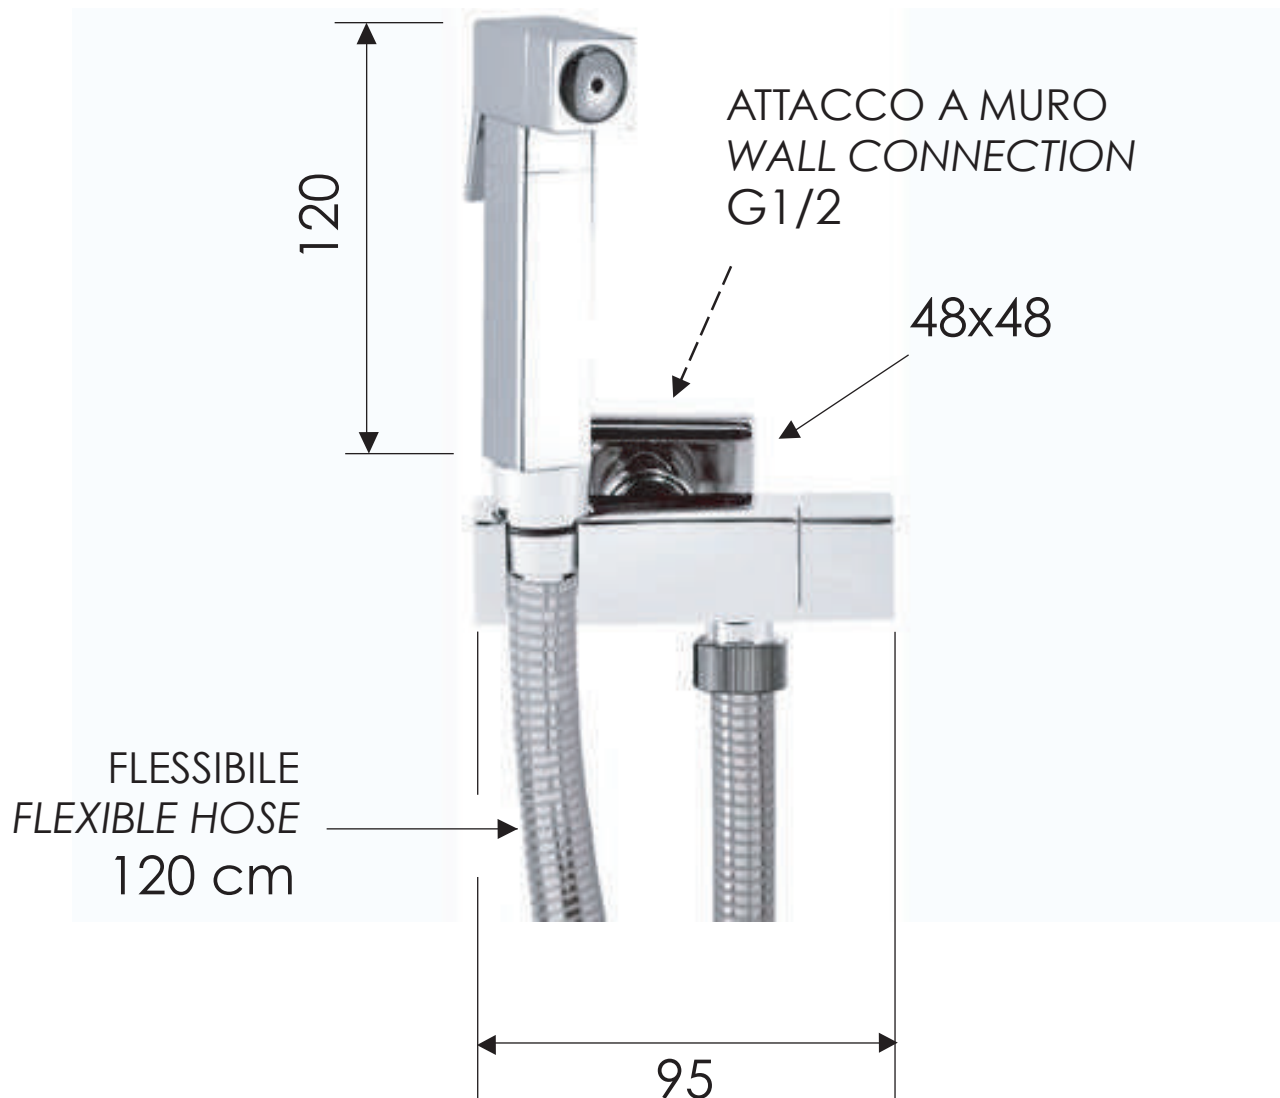

REMER

RUBINETTERIE

SCHEDA TECNICA

TECHNICAL FEATURES

ART. COD.

RB120S02

MATERIALI / MATERIALS

OTTONE CROMATO / CHROME PLATED BRASS
PVC