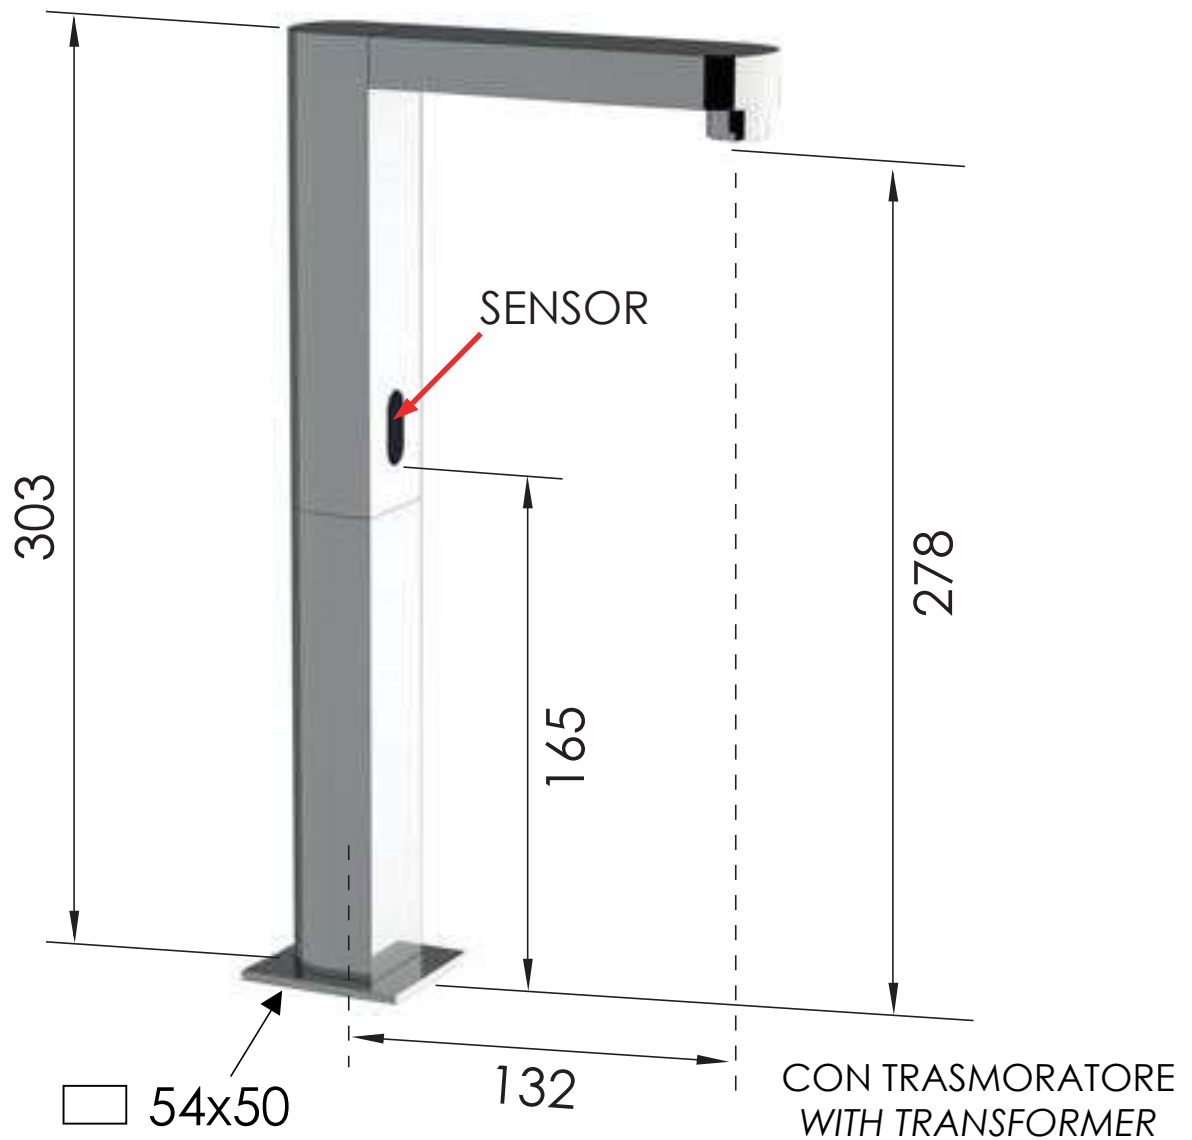

REMER

RUBINETTERIE

SCHEDA TECNICA

ART. COD.

TECHNICAL FEATURES

SE117L

MATERIALI / MATERIALS

OTTONE CROMATO / CHROME PLATED BRASS