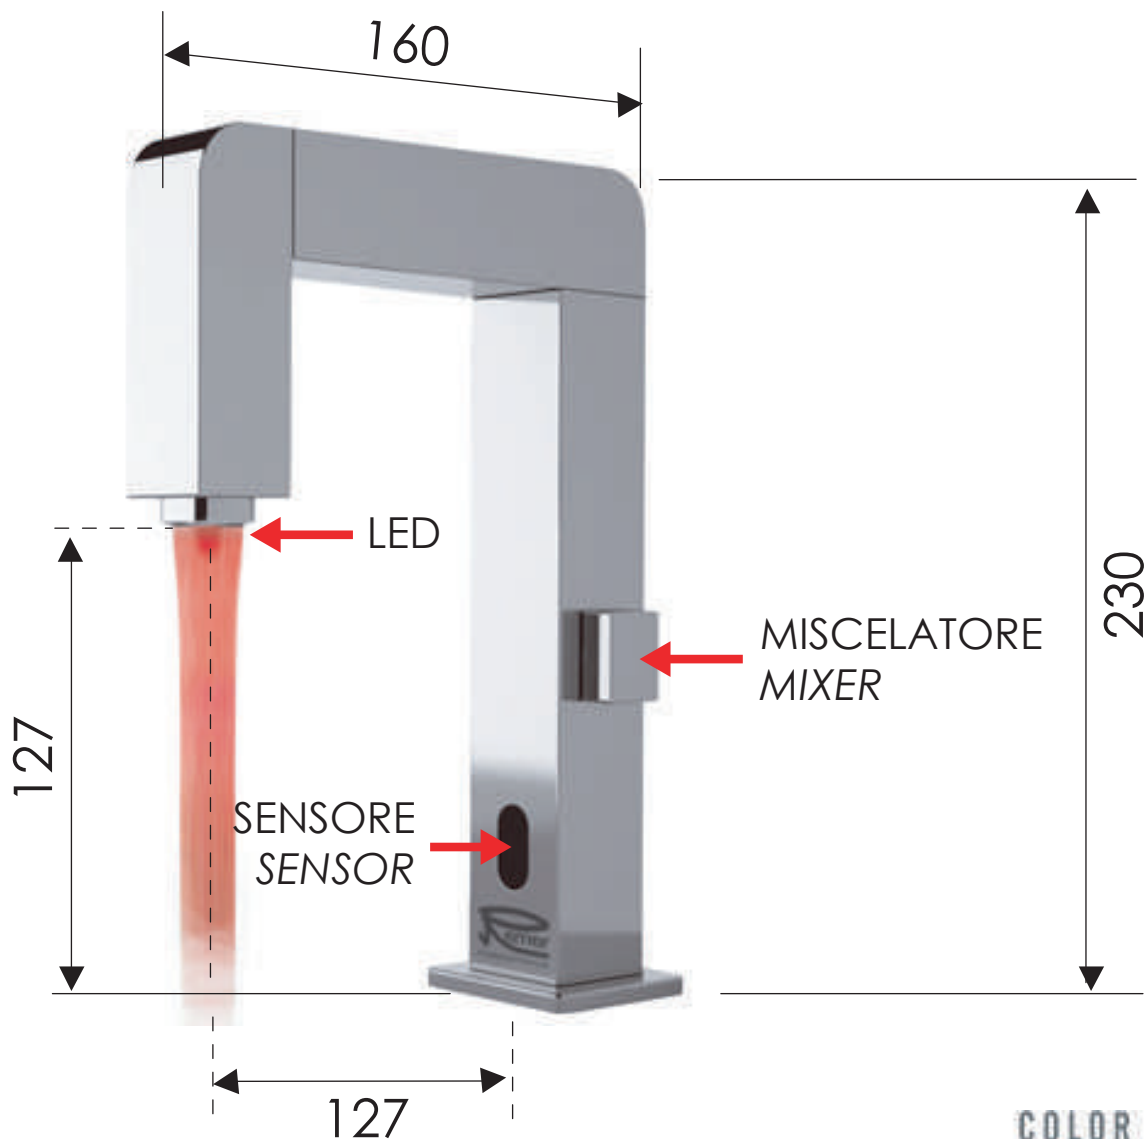

REMER

RUBINETTERIE

SCHEDA TECNICA

ART. COD.

TECHNICAL FEATURES

SE118R

MATERIALI / MATERIALS

OTTONE CROMATO / CHROME PLATED BRASS