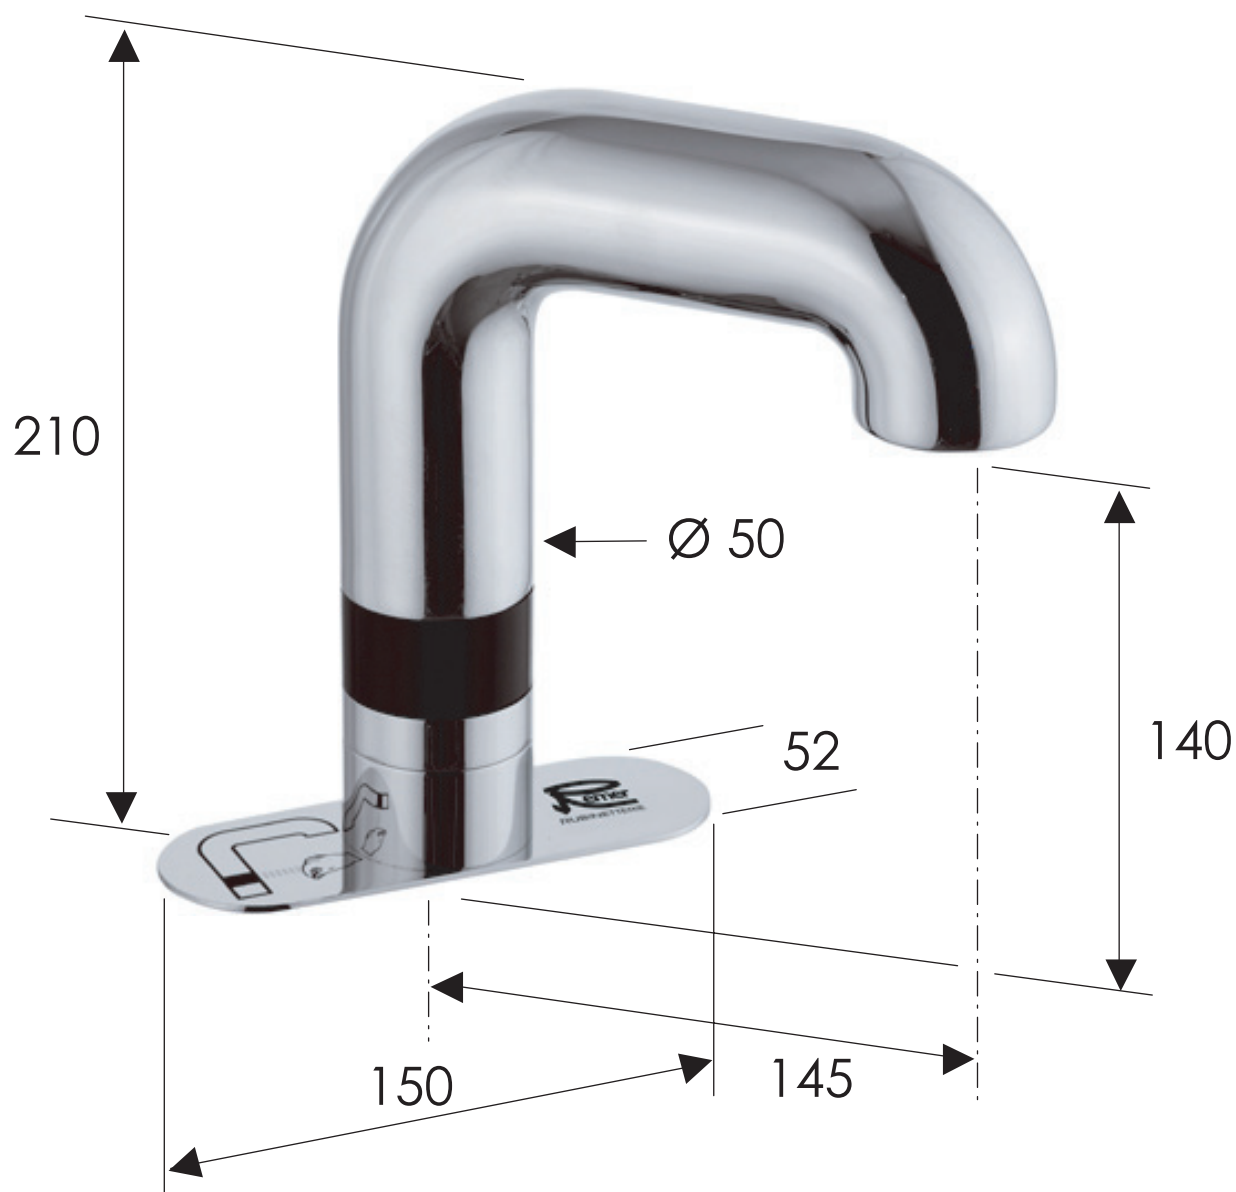

REMER

RUBINETTERIE

SCHEDA TECNICA

TECHNICAL FEATURES

ART. COD.

SE15B

MATERIALI / MATERIALS

OTTONE CROMATO / CHROME PLATED BRASS