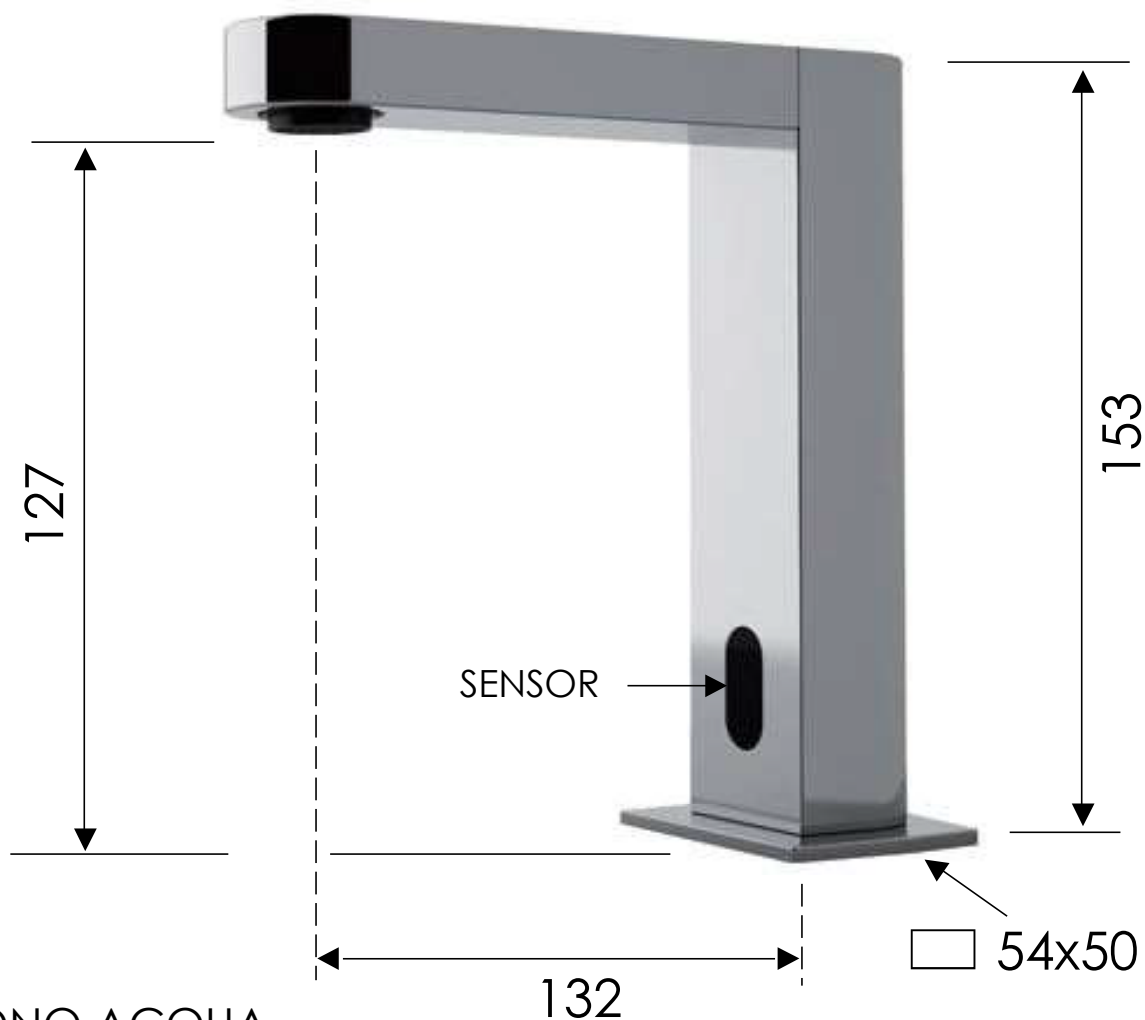

REMER

RUBINETTERIE

SCHEDA TECNICA

TECHNICAL FEATURES

ART. COD.

SE16

MONO ACQUA
SINGLE WATER

MATERIALI / MATERIALS