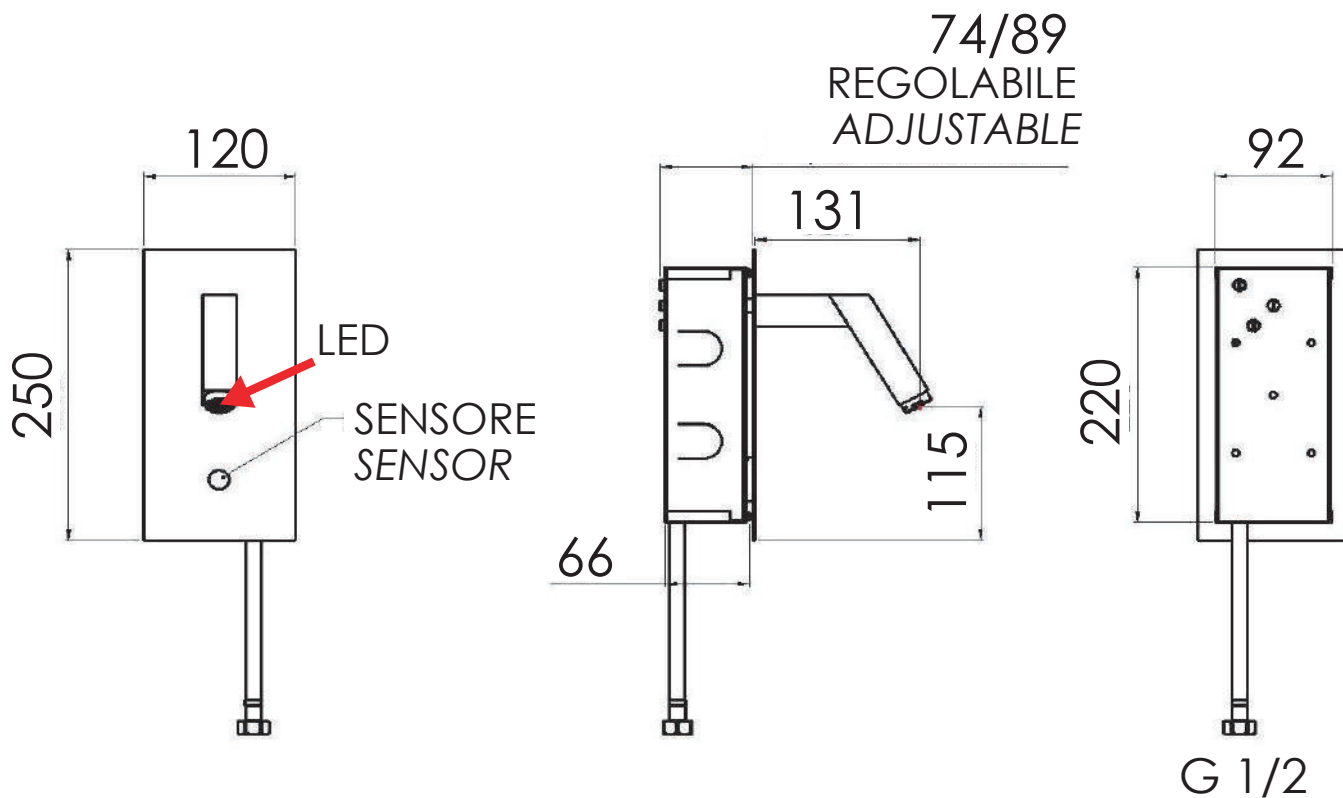

REMER

RUBINETTERIE

SCHEDA TECNICA

TECHNICAL FEATURES

ART. COD.

SE28R

MATERIALI / MATERIALS

OTTONE CROMATO / CHROME PLATED BRASS