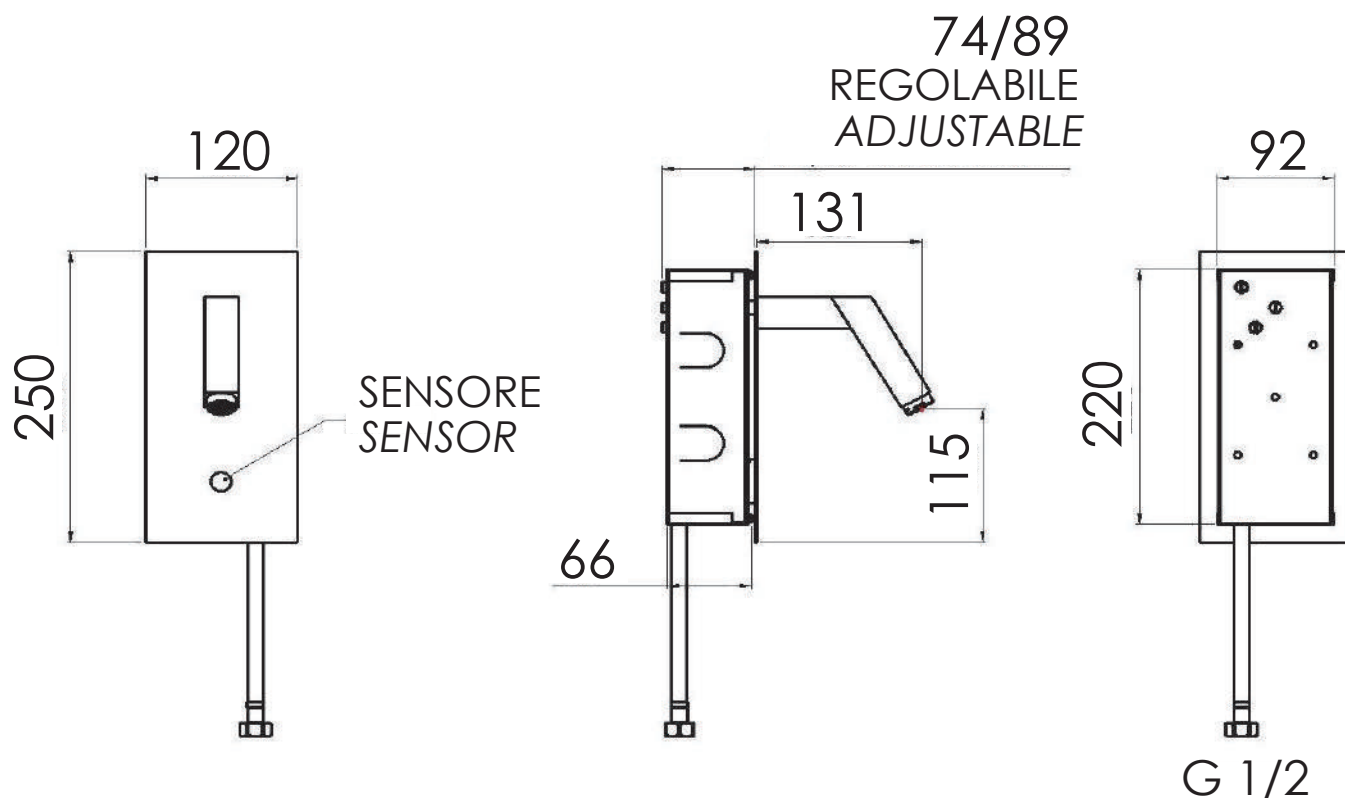

REMER

RUBINETTERIE

SCHEDA TECNICA

TECHNICAL FEATURES

ART. COD.

SE28

MATERIALI / MATERIALS

OTTONE CROMATO / CHROME PLATED BRASS