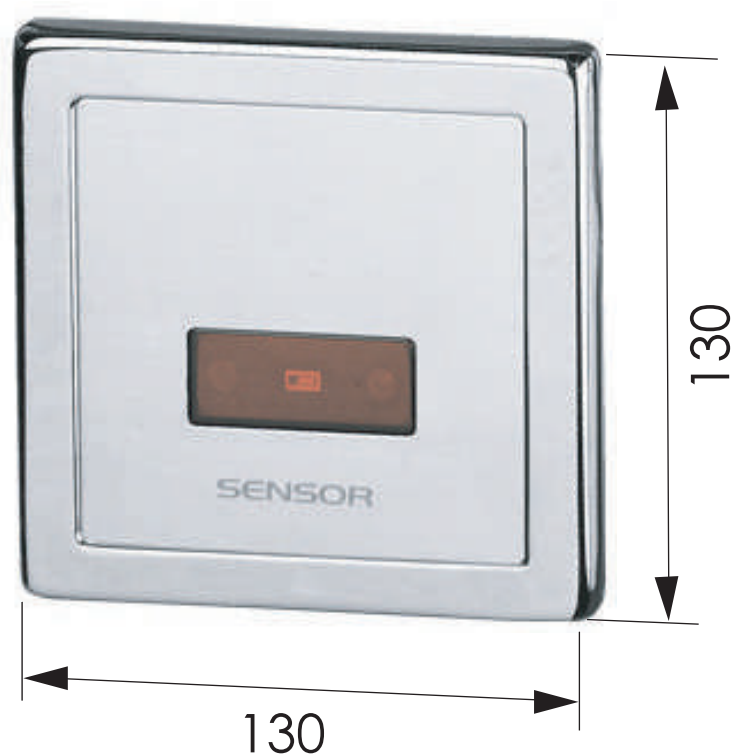

REMER

RUBINETTERIE

SCHEDA TECNICA

ART. COD.

TECHNICAL FEATURES

SE30

MATERIALI / MATERIALS

OTTONE / BRASS