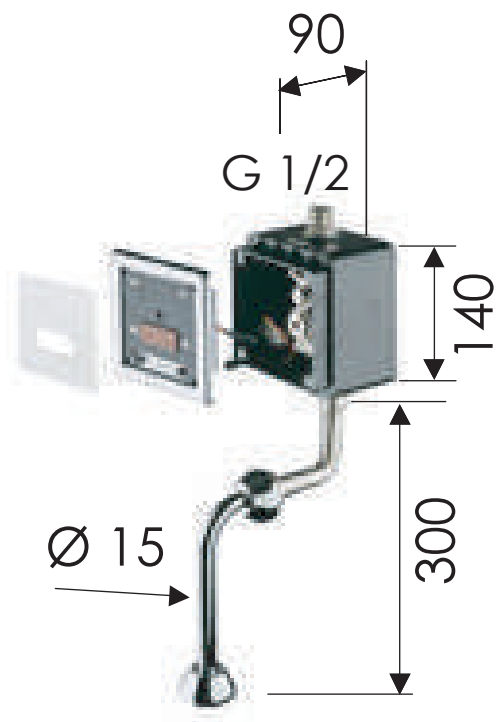

REMER

RUBINETTERIE

SCHEDA TECNICA

ART. COD.

TECHNICAL FEATURES

SE30

MATERIALI / MATERIALS

OTTONE / BRASS