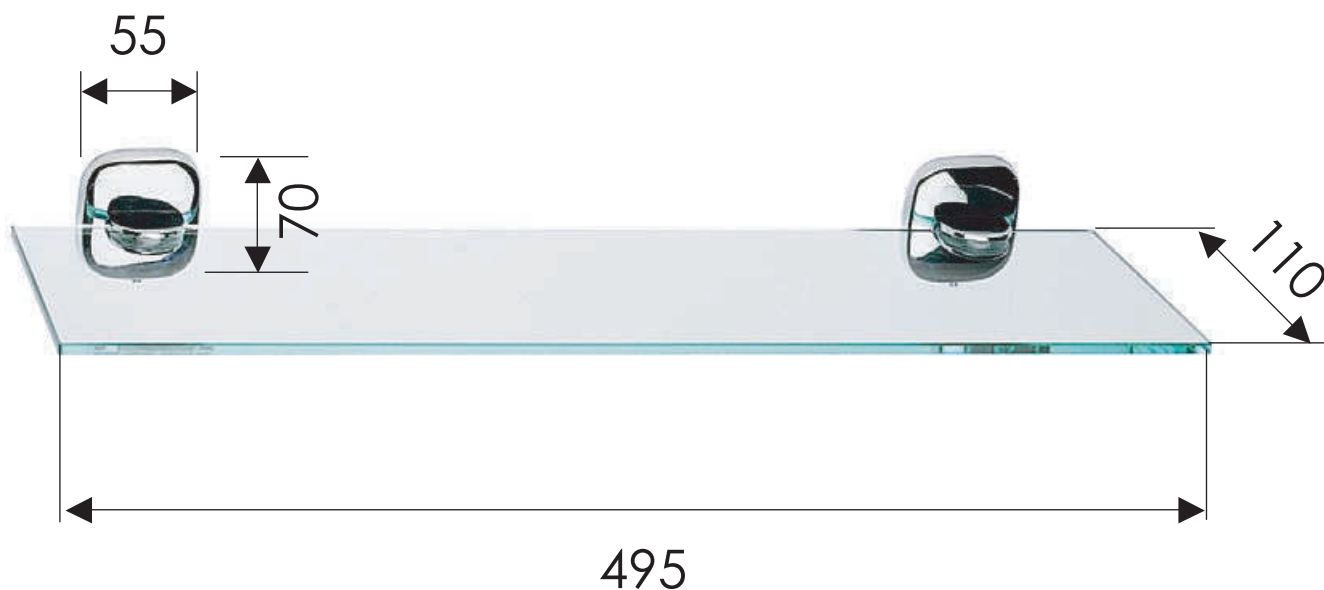

REMER

RUBINETTERIE

SCHEDA TECNICA

TECHNICAL FEATURES

ART. COD.

SU20

MATERIALI / MATERIALS

OTTONE CROMATO / CHROME PLATED BRASS