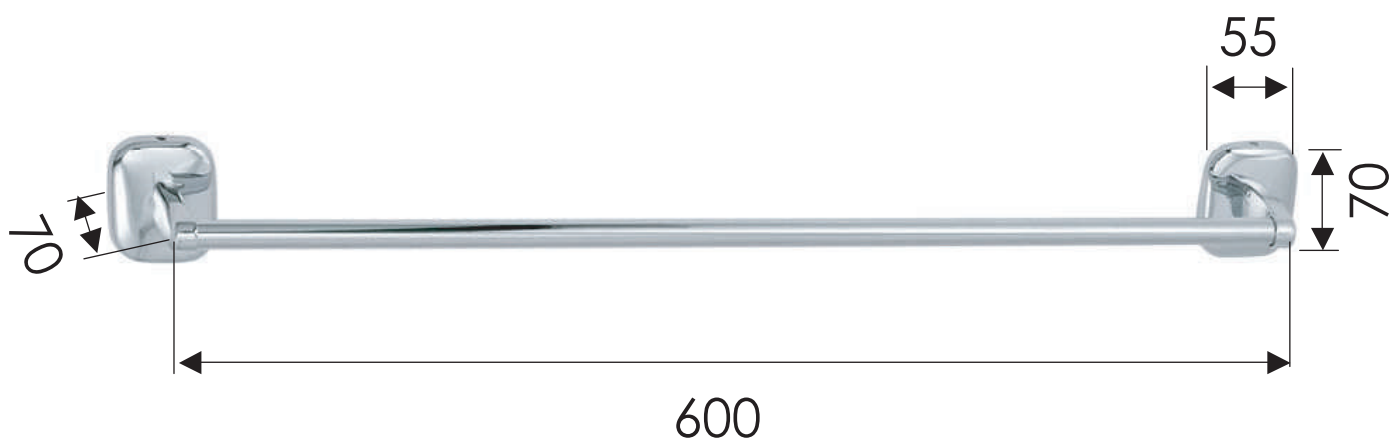

REMER

RUBINETTERIE

SCHEDA TECNICA

ART. COD.

TECHNICAL FEATURES

SU30

MATERIALI / MATERIALS

OTTONE CROMATO / CHROME PLATED BRASS