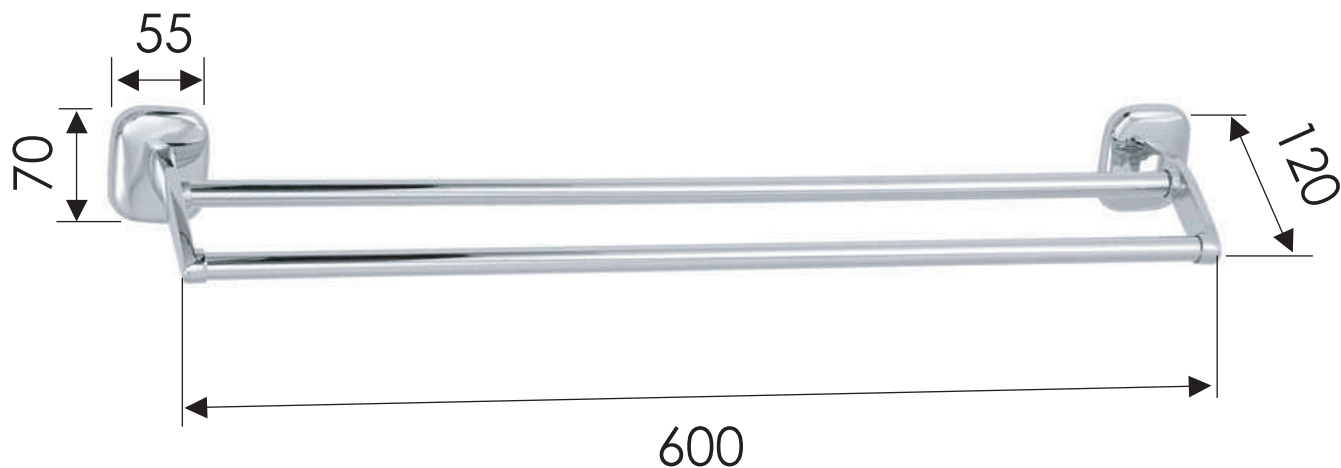

REMER

RUBINETTERIE

SCHEDA TECNICA

ART. COD.

TECHNICAL FEATURES

SU33

MATERIALI / MATERIALS

OTTONE CROMATO / CHROME PLATED BRASS