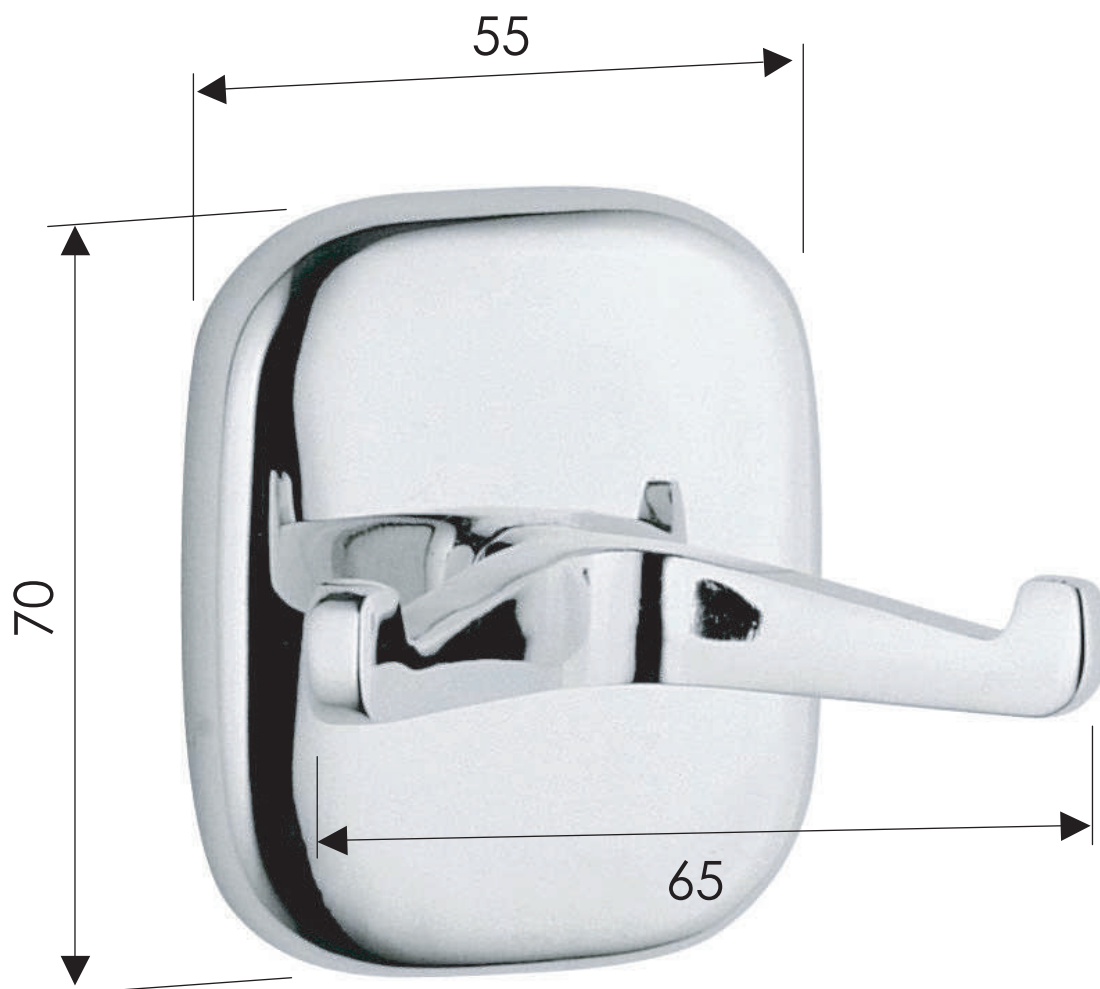

REMER

RUBINETTERIE

SCHEDA TECNICA

ART. COD.

TECHNICAL FEATURES

SU50

MATERIALI / MATERIALS

OTTONE CROMATO / CHROME PLATED BRASS