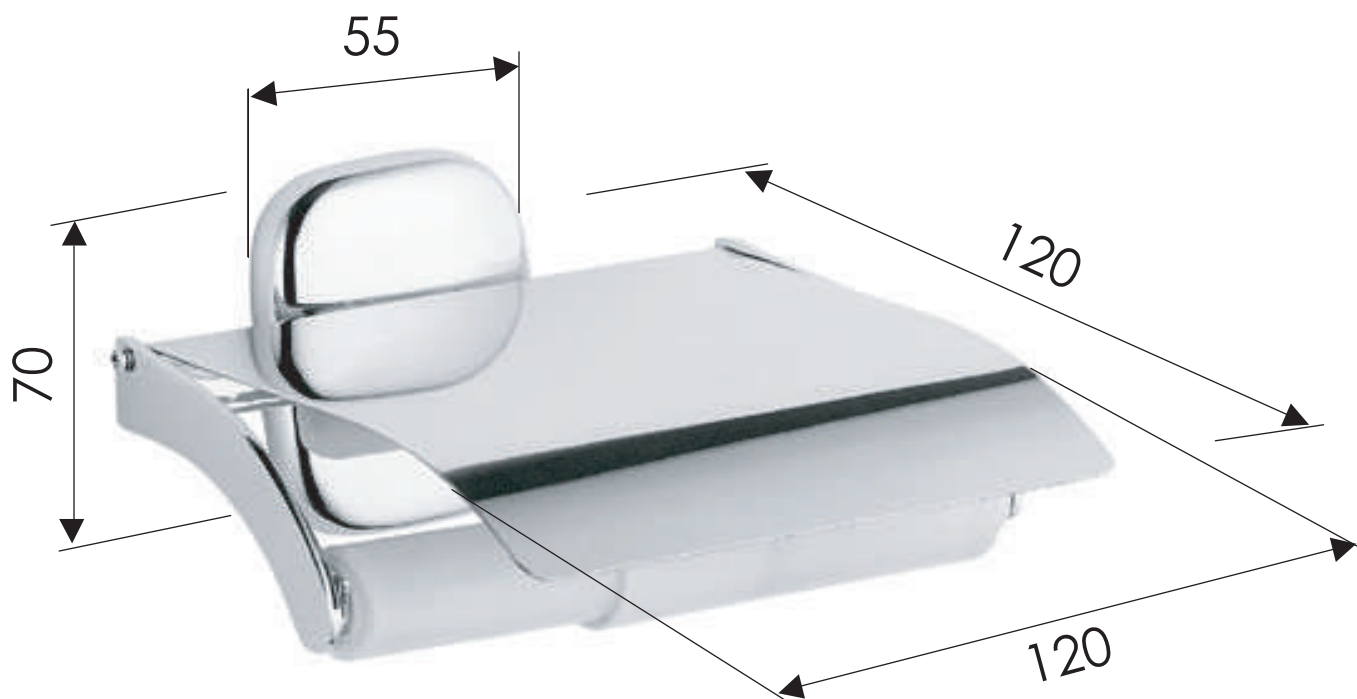

REMER

RUBINETTERIE

SCHEDA TECNICA

ART. COD.

TECHNICAL FEATURES

SU60

MATERIALI / MATERIALS

OTTONE CROMATO / CHROME PLATED BRASS