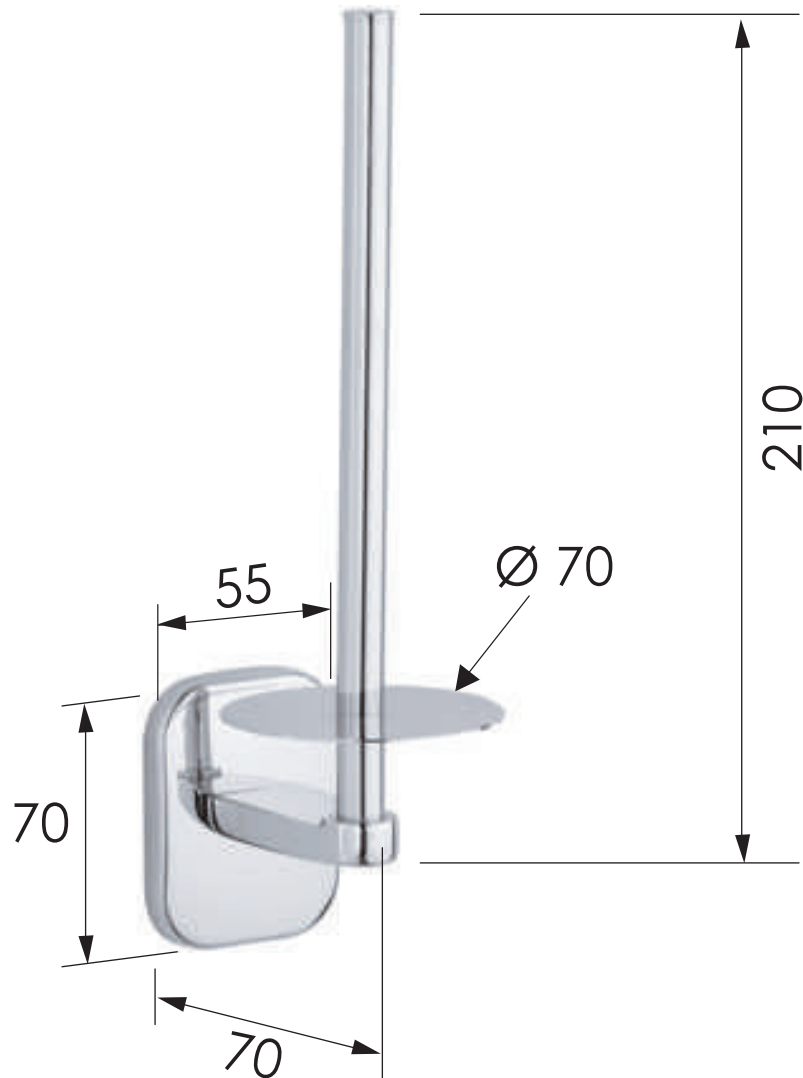

REMER

RUBINETTERIE

SCHEDA TECNICA

TECHNICAL FEATURES

ART. COD.

SU62

MATERIALI / MATERIALS

OTTONE CROMATO / CHROME PLATED BRASS