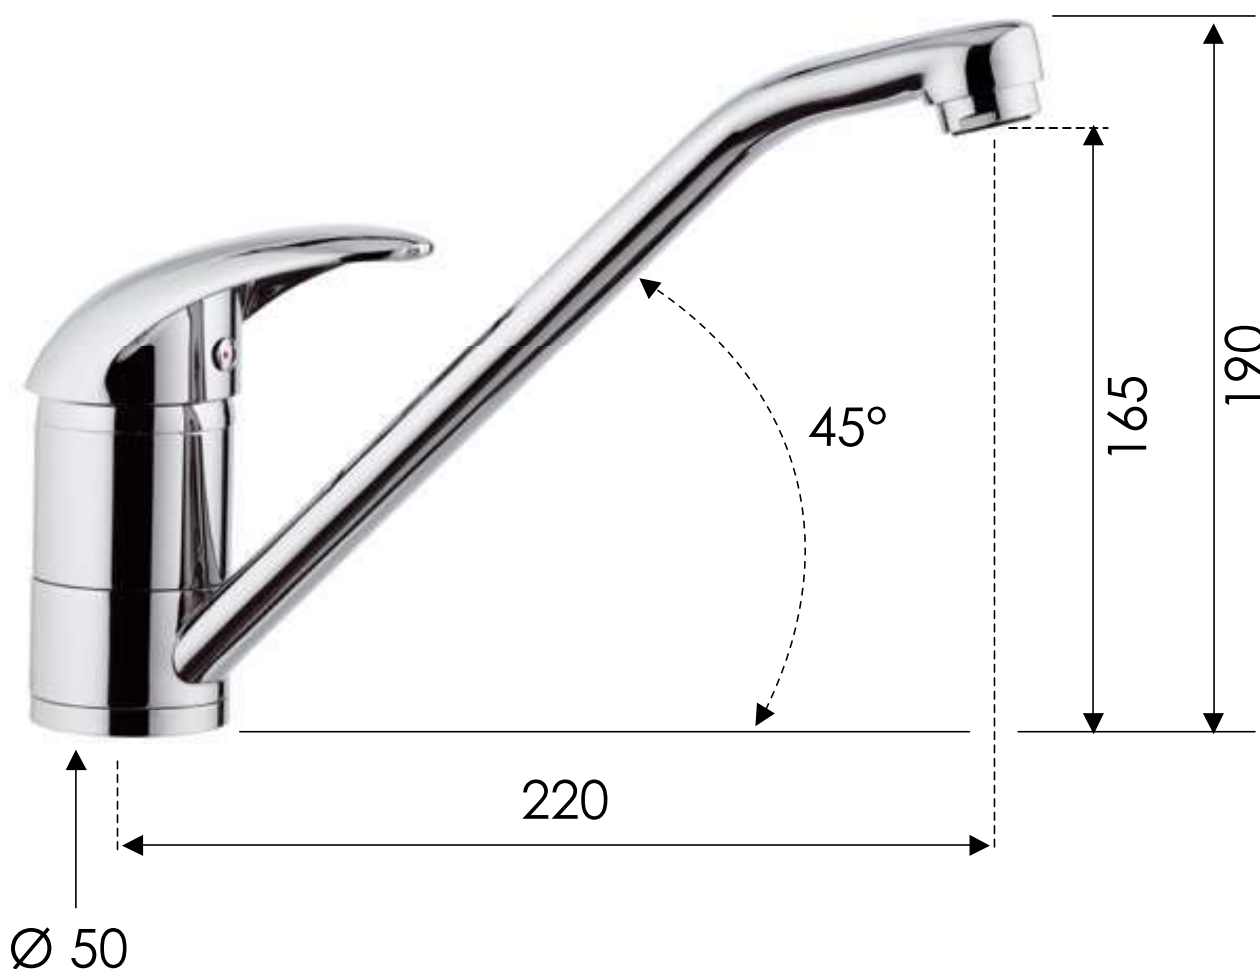

REMER

RUBINETTERIE

SCHEDA TECNICA

ART. COD.

TECHNICAL FEATURES

T40

MATERIALI / MATERIALS

OTTONE CROMATO / CHROME PLATED BRASS