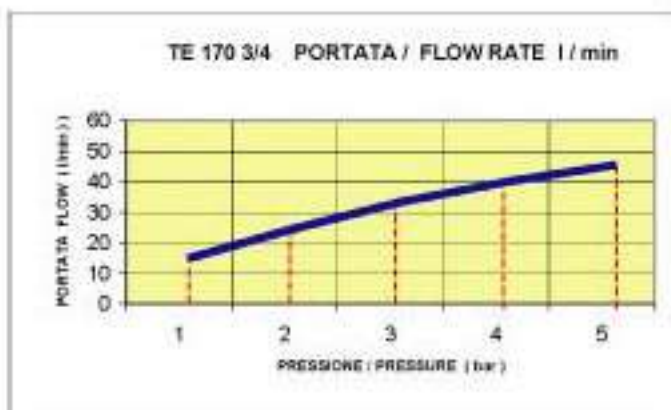

# REMER

RUBINETTERIE

SCHEDA TECNICA

TECHNICAL FEATURES

ART. COD.

**TE170**

APERTURA / OPENING 5/6 sec

**MATERIALI / MATERIALS**