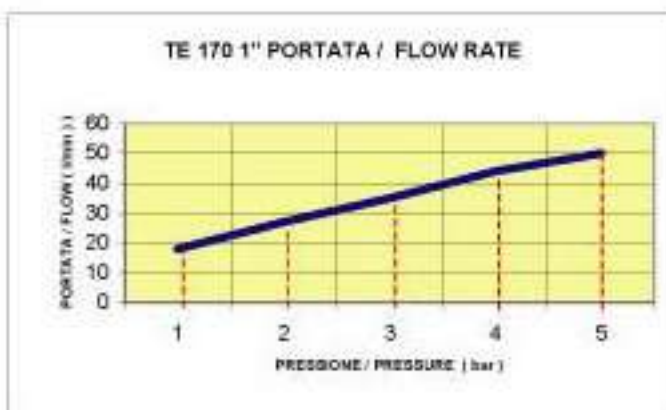

# REMER

RUBINETTERIE

SCHEDA TECNICA

TECHNICAL FEATURES

ART. COD.

**TE170**

APERTURA / OPENING 5/6 sec

**MATERIALI / MATERIALS**