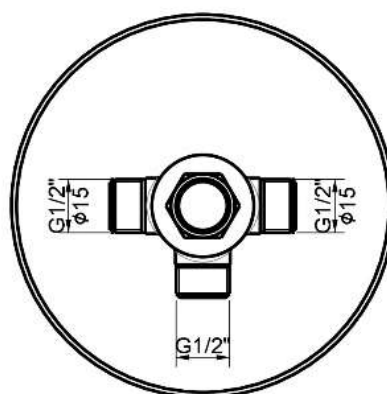

REMER

RUBINETTERIE

SCHEDA TECNICA

TECHNICAL FEATURES

ART. COD.

TE30M

MATERIALI / MATERIALS

OTTONE / BRASS