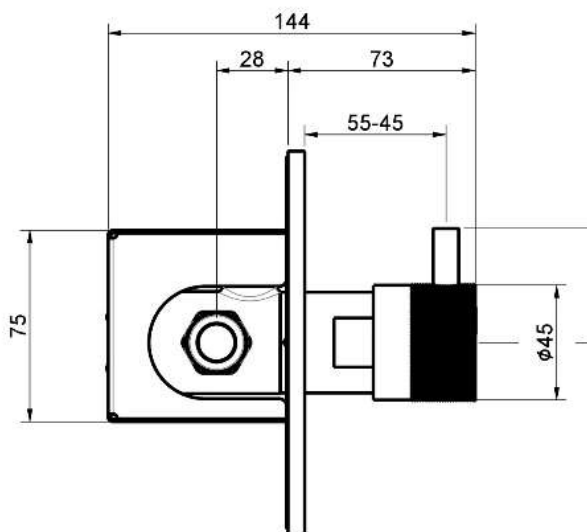

REMER

RUBINETTERIE

SCHEDA TECNICA

TECHNICAL FEATURES

ART. COD.

TE30M

MATERIALI / MATERIALS

OTTONE / BRASS