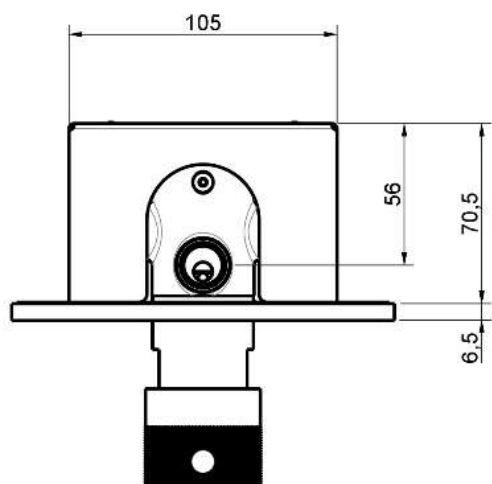

REMER

RUBINETTERIE

SCHEDA TECNICA

TECHNICAL FEATURES

ART. COD.

TE30M

MATERIALI / MATERIALS

OTTONE / BRASS