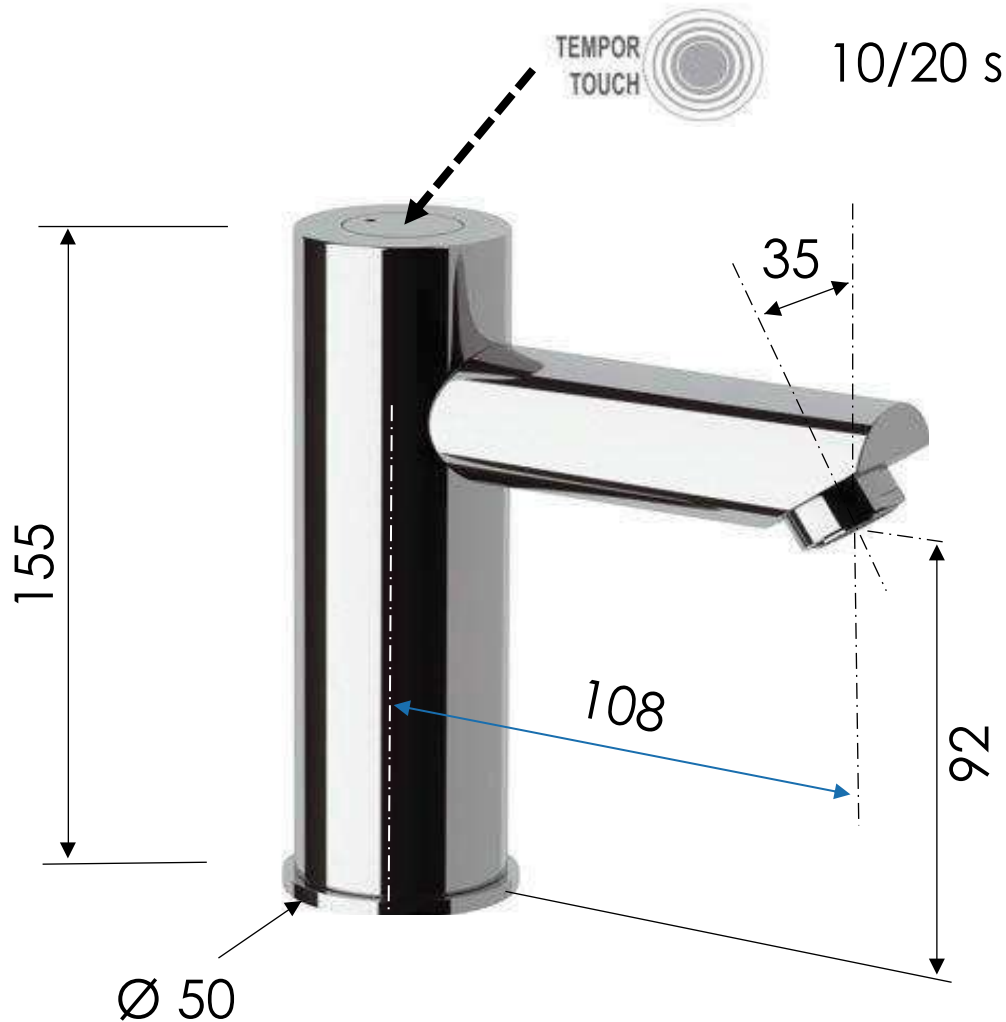

REMER

RUBINETTERIE

SCHEDA TECNICA

TECHNICAL FEATURES

ART. COD.

TTE218

MATERIALI / MATERIALS

OTTONE CROMATO / CHROME PLATED BRASS