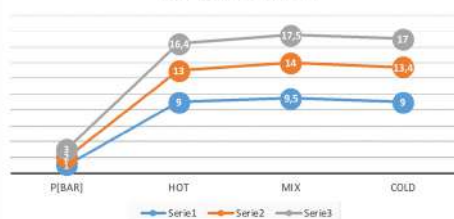

COMPONENTI - COMPONENTS

Cartuccia R52AP
Cartridge R52AP

CARATTERISTICHE - FEATURES

Disponibile in Finitura
Available in Finishing

2 Vie
2 Ways

FLOW RATE [L/MIN]-G1/2"
FREE DISCHARGE

FLOW RATE [L/MIN]-G3/4"
FREE DISCHARGE