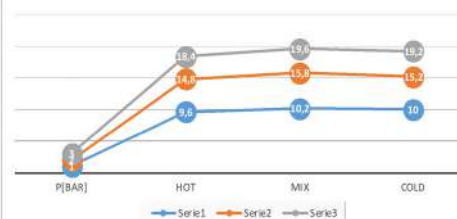

COMPONENTI - COMPONENTS

Cartuccia R52AP
Cartridge R52AP

CARATTERISTICHE - FEATURES

Disponibile in Finitura
Available in Finishing

2 Vie
2 Ways

FLOW RATE [L/MIN]-G1/2"
FREE DISCHARGE

FLOW RATE [L/MIN]-G3/4"
FREE DISCHARGE