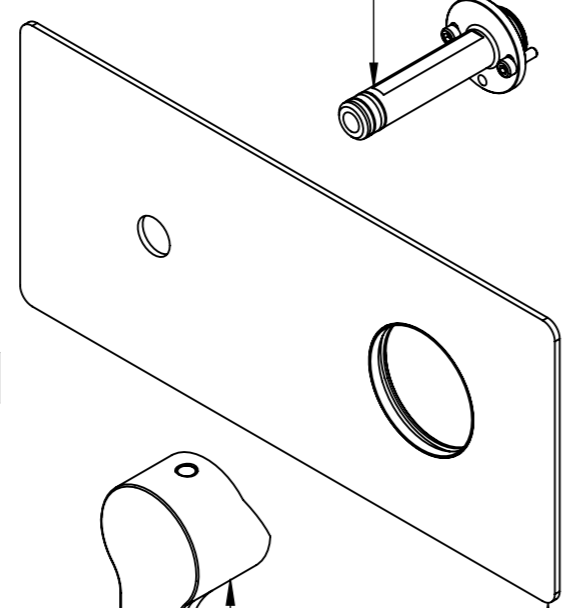

Descrizione: Parti esterne per WBOX, miscelatore monocomando lavabo incasso

Description: External parts WBOX, built-in single lever basin mixer

Portata a 3 bar: 4.5lt/min
Flow rate at 3 bar: 1.2gpm

CONNESSIONE PARTE BOCCA Q15INSWB
SPOUT PART CONNECTION Q15INSWB

BOCCA
SPOUT

MANIGLIA
HANDLE

ROSONE A MURO
PLATE ON WALL

CONNESSIONE PARTE
CARTUCCIA R52APWBAA
CARTRIDGE PART
CONNECTION R52APWBAA

RICAMBI/SPARE PARTS:

CARTUCCIA/CARTRIDGE	R52AP
AERATORE/AERATOR	83L4