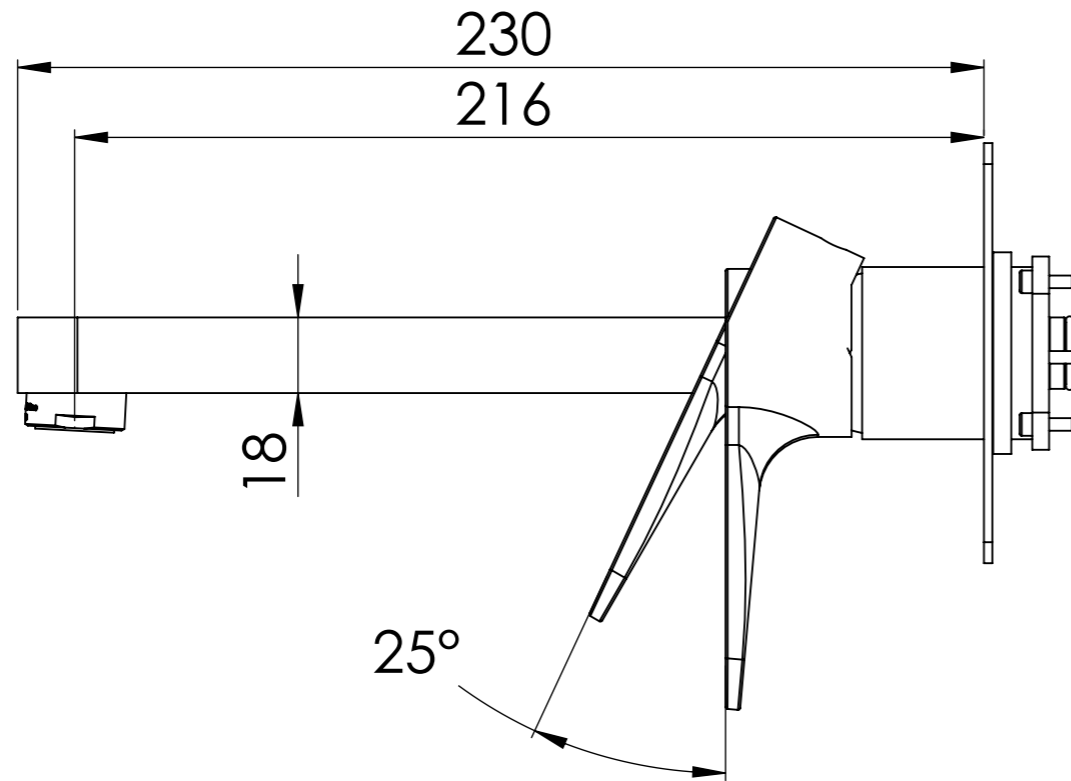

Descrizione: Parti esterne per WBOX, miscelatore monocomando lavabo incasso

Description: External parts WBOX, built-in single lever basin mixer

Portata a 3 bar: 4.5lt/min
Flow rate at 3 bar: 1.2gpm

CONNESSIONE PARTE BOCCA Q15INSWB
SPOUT PART CONNECTION Q15INSWB

BOCCA
SPOUT

MANIGLIA
HANDLE

ROSONE A MURO
PLATE ON WALL

CONNESSIONE PARTE
CARTUCCIA R52APWBAA
CARTRIDGE PART
CONNECTION R52APWBAA

RICAMBI/SPARE PARTS:

CARTUCCIA/CARTRIDGE	R52AP
AERATORE/AERATOR	83L4