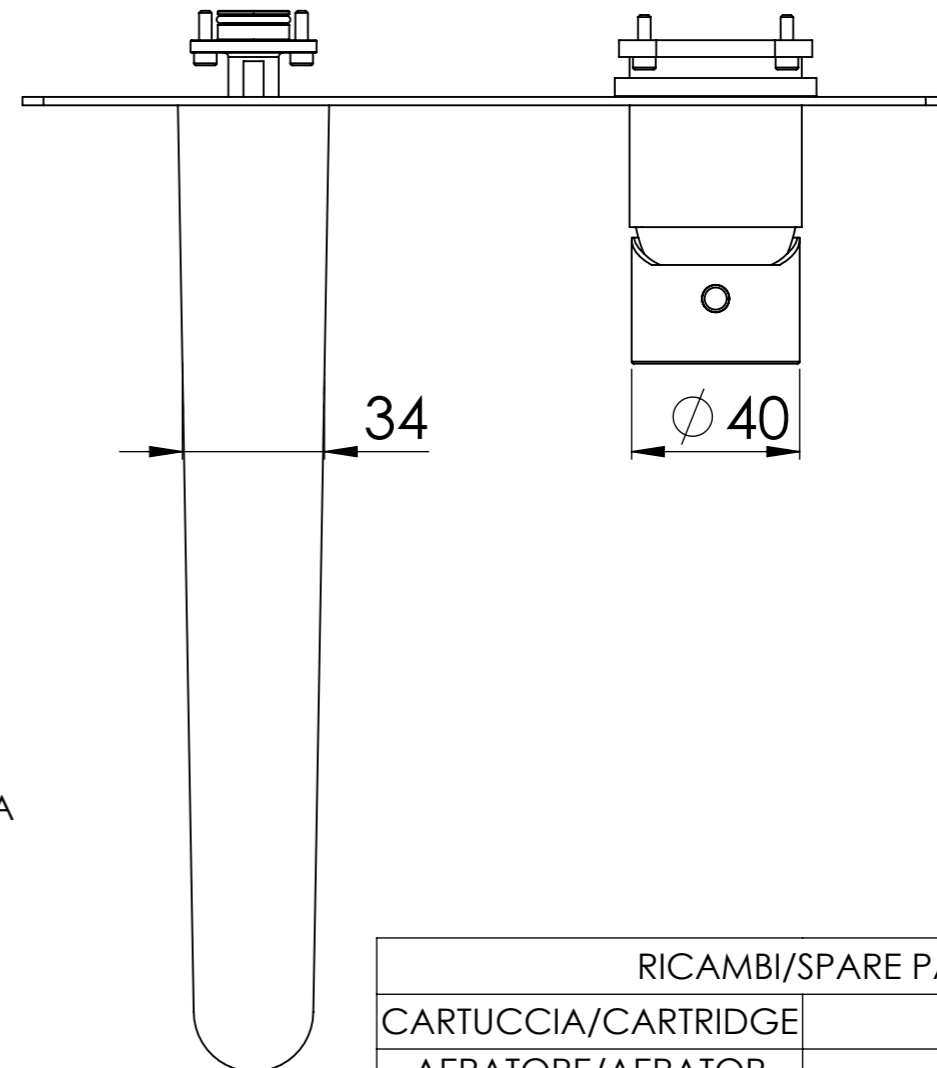

Descrizione: Parti esterne per WBOX, miscelatore monocomando lavabo incasso

Description: External parts WBOX, built-in single lever basin mixer

Portata a 3 bar: 4.5lt/min
Flow rate at 3 bar: 1.2gpm

CONNESSIONE PARTE BOCCA Q15INSWB
SPOUT PART CONNECTION Q15INSWB

BOCCA
SPOUT

MANIGLIA
HANDLE

ROSONE A MURO
PLATE ON WALL

CONNESSIONE PARTE
CARTUCCIA R52APWBAA
CARTRIDGE PART
CONNECTION R52APWBAA

RICAMBI/SPARE PARTS:

CARTUCCIA/CARTRIDGE	R52AP
AERATORE/AERATOR	83L4