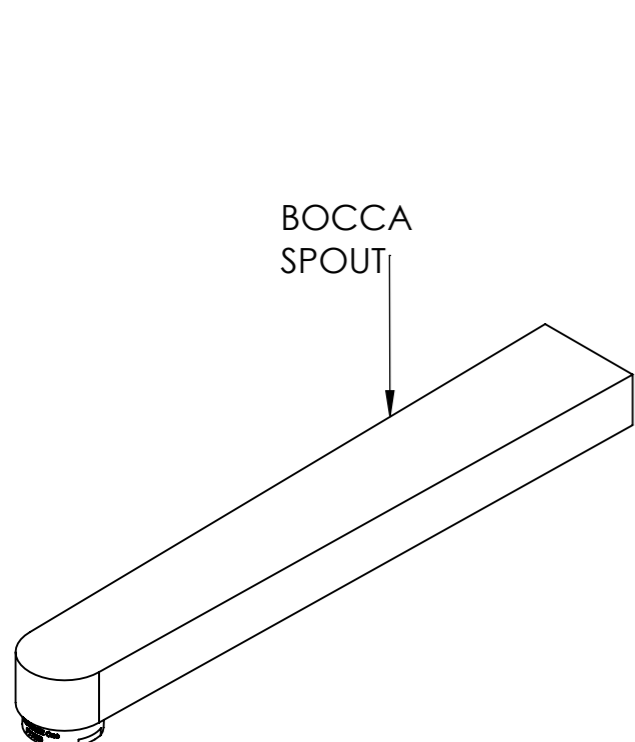

Descrizione: Parti esterne per WBOX, miscelatore monocomando lavabo incasso

Description: External parts WBOX, built-in single lever basin mixer

Portata a 3 bar: 4.5lt/min
Flow rate at 3 bar: 1.2gpm

CONNESSIONE PARTE BOCCA Q15INSWB
SPOUT PART CONNECTION Q15INSWB

BOCCA
SPOUT

MANIGLIA
HANDLE

ROSONE A MURO
PLATE ON WALL

CONNESSIONE PARTE
CARTUCCIA R52APWBAA
CARTRIDGE PART
CONNECTION R52APWBAA

RICAMBI/SPARE PARTS:

CARTUCCIA/CARTRIDGE	R52AP
AERATORE/AERATOR	83L4