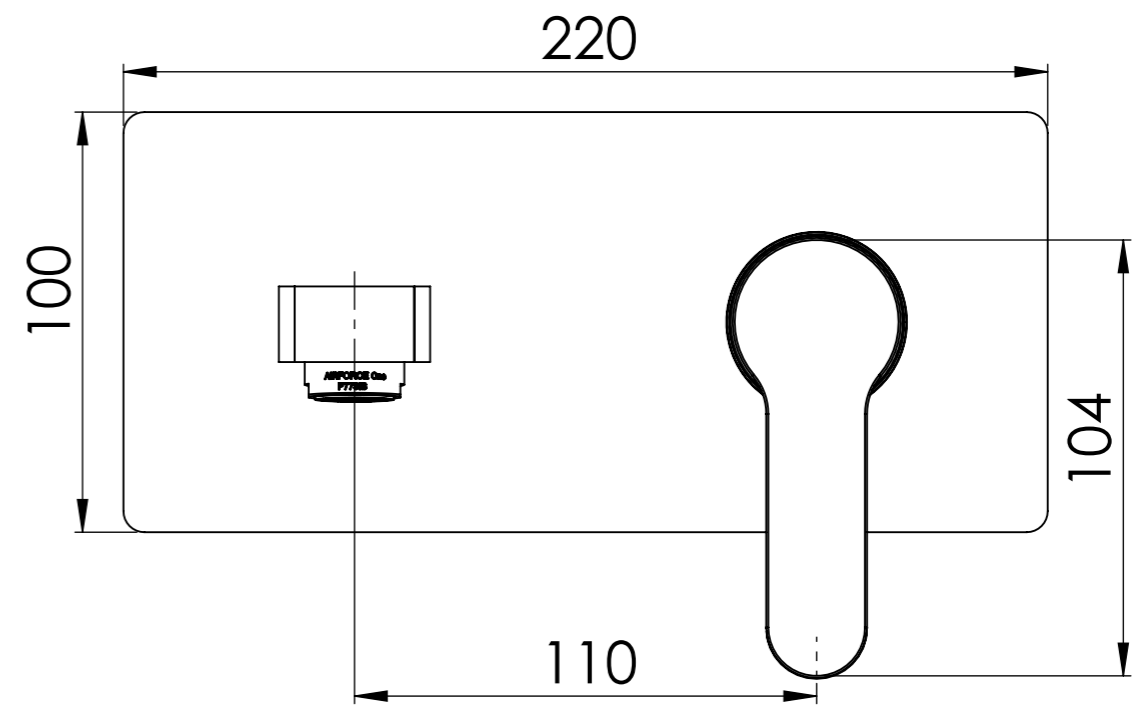

Descrizione: Parti esterne per WBOX, miscelatore monocomando lavabo incasso

Description: External parts WBOX, built-in single lever basin mixer

Portata a 3 bar: 4.5lt/min
Flow rate at 3 bar: 1.2gpm

CONNESSIONE PARTE BOCCA Q15INSWB
SPOUT PART CONNECTION Q15INSWB

BOCCA
SPOUT

MANIGLIA
HANDLE

ROSONE A MURO
PLATE ON WALL

CONNESSIONE PARTE
CARTUCCIA R52APWBAA
CARTRIDGE PART
CONNECTION R52APWBAA

RICAMBI/SPARE PARTS:

CARTUCCIA/CARTRIDGE	R52AP
AERATORE/AERATOR	83L4