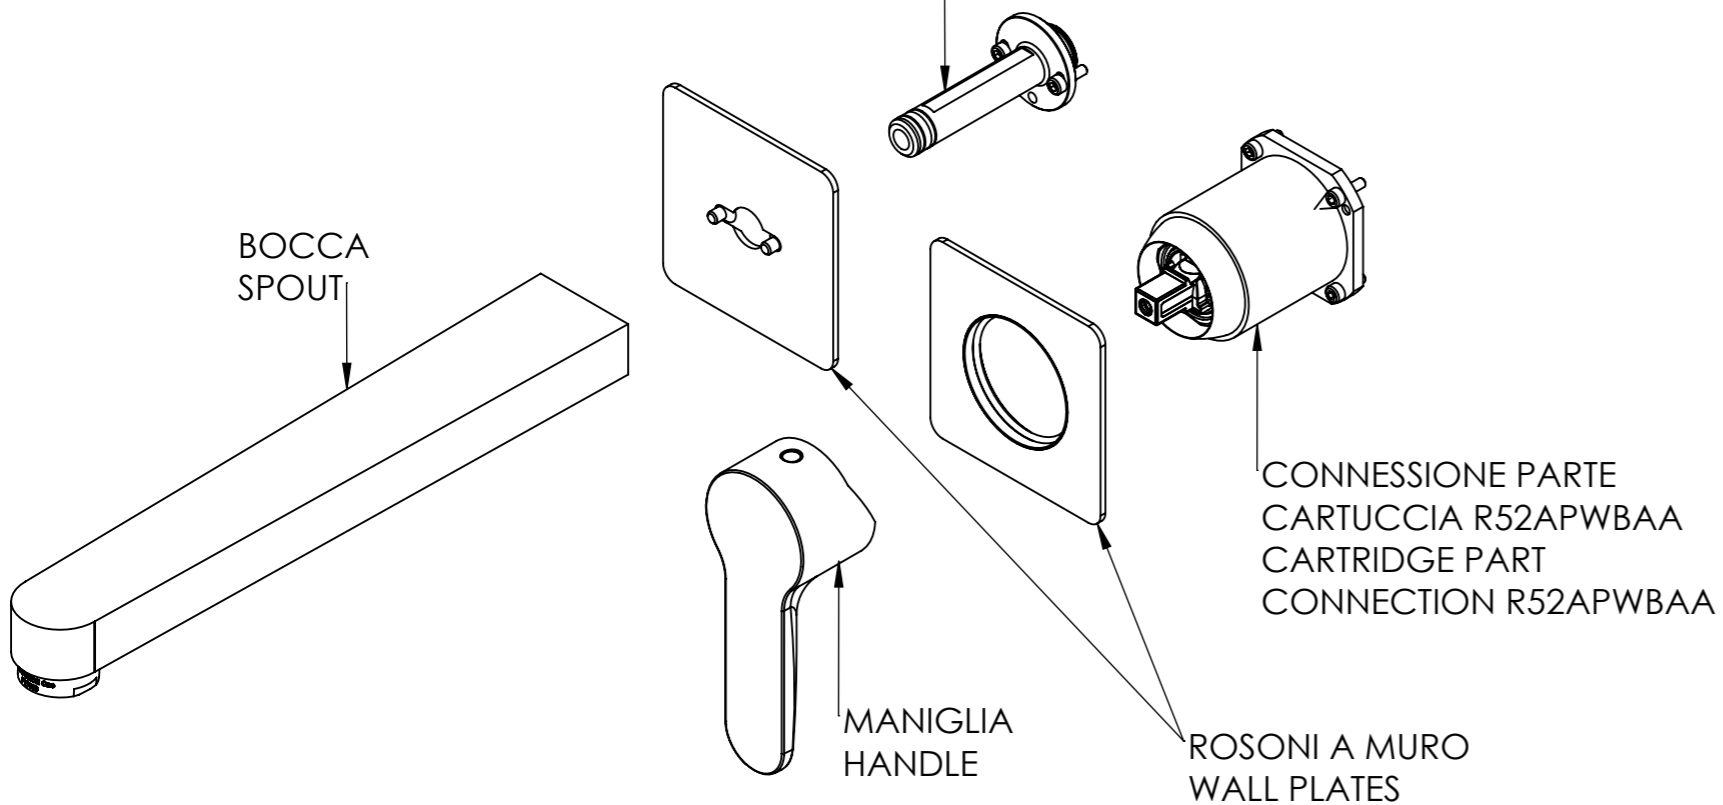

Descrizione: Parti esterne 2 piastre per WBOX, miscelatore monocomando lavabo incasso

Description: External parts WBOX single plates, built-in single lever basin mixer

Portata a 3 bar: 4.5lt/min
Flow rate at 3 bar: 1.2gpm

CONNESSIONE X SUPPORTO BOCCA Q15INSWB
CONNECTION X SPOUT SUPPORT Q15INSWB

RICAMBI/SPARE PARTS:	
CARTUCCIA/CARTRIDGE	R52AP
AERATORE/AERATOR	83L4