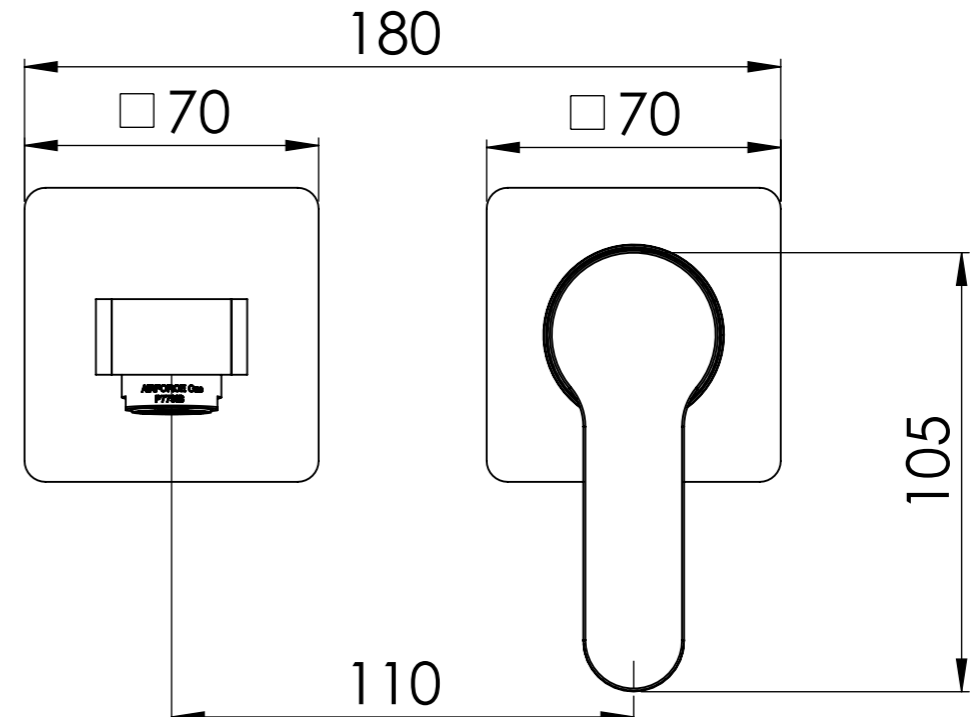

Descrizione: Parti esterne 2 piastre per WBOX, miscelatore monocomando lavabo incasso

Description: External parts WBOX single plates, built-in single lever basin mixer

Portata a 3 bar: 4.5lt/min
Flow rate at 3 bar: 1.2gpm

CONNESSIONE X SUPPORTO BOCCA Q15INSWB
CONNECTION X SPOUT SUPPORT Q15INSWB

RICAMBI/SPARE PARTS:	
CARTUCCIA/CARTRIDGE	R52AP
AERATORE/AERATOR	83L4