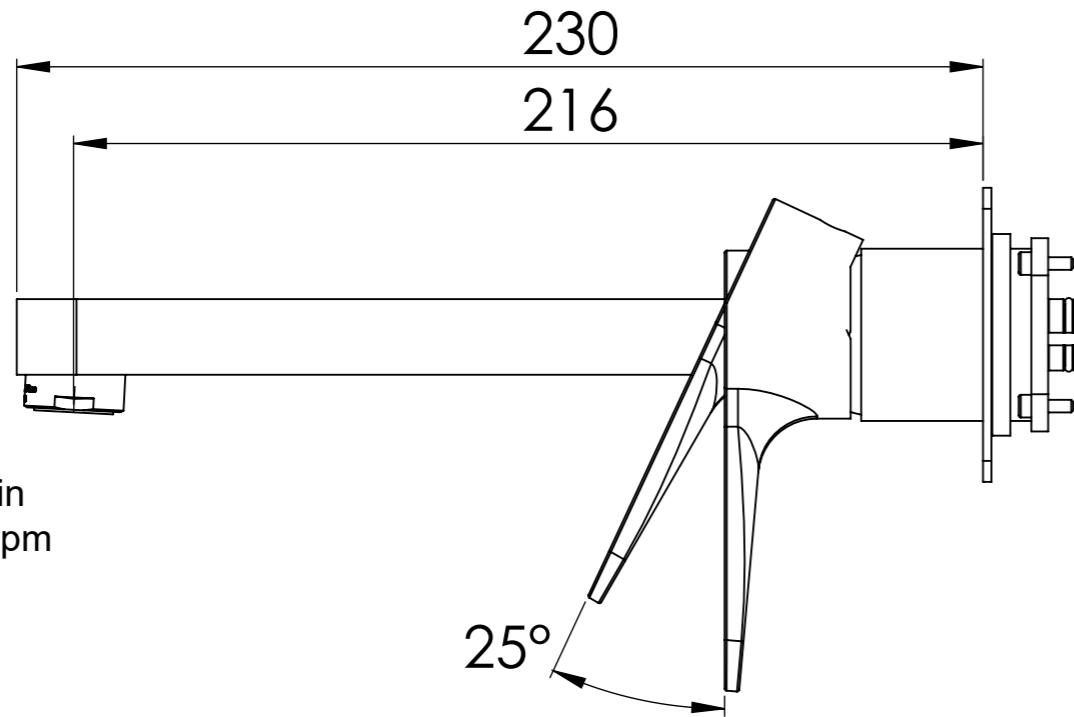

Descrizione: Parti esterne 2 piastre per WBOX, miscelatore monocomando lavabo incasso

Description: External parts WBOX single plates, built-in single lever basin mixer

Portata a 3 bar: 4.5lt/min
Flow rate at 3 bar: 1.2gpm

CONNESSIONE X SUPPORTO BOCCA Q15INSWB
CONNECTION X SPOUT SUPPORT Q15INSWB

RICAMBI/SPARE PARTS:	
CARTUCCIA/CARTRIDGE	R52AP
AERATORE/AERATOR	83L4