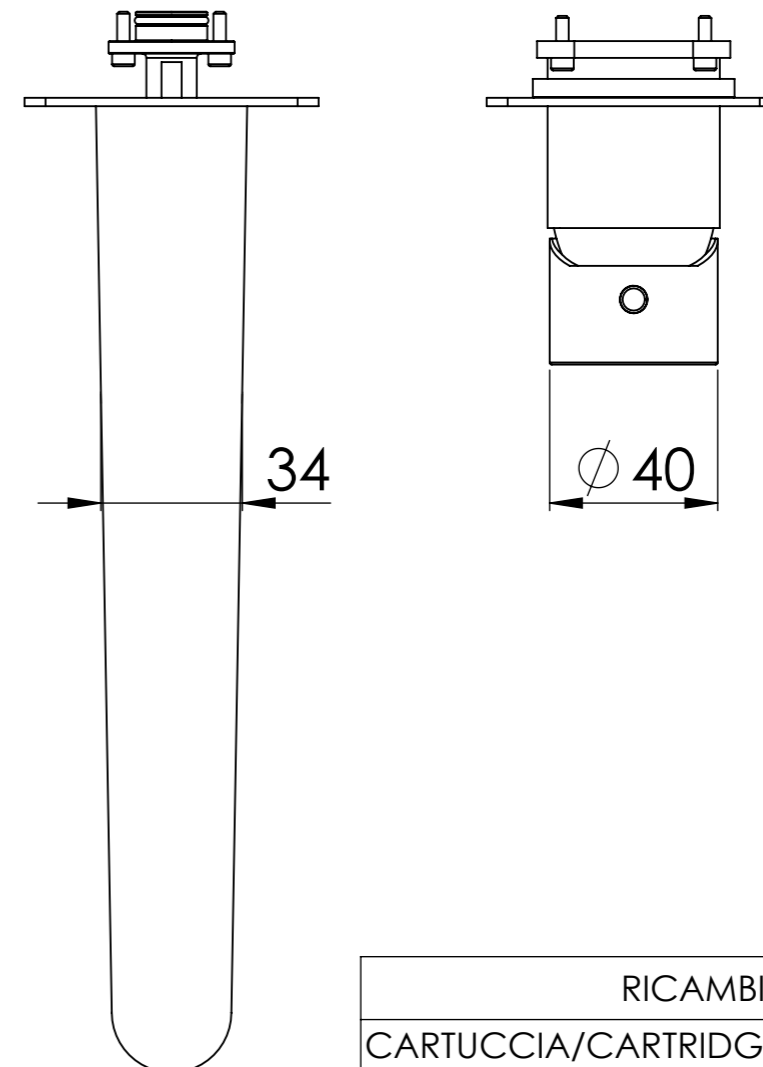

Descrizione: Parti esterne 2 piastre per WBOX, miscelatore monocomando lavabo incasso

Description: External parts WBOX single plates, built-in single lever basin mixer

Portata a 3 bar: 4.5lt/min
Flow rate at 3 bar: 1.2gpm

CONNESSIONE X SUPPORTO BOCCA Q15INSWB
CONNECTION X SPOUT SUPPORT Q15INSWB

RICAMBI/SPARE PARTS:	
CARTUCCIA/CARTRIDGE	R52AP
AERATORE/AERATOR	83L4