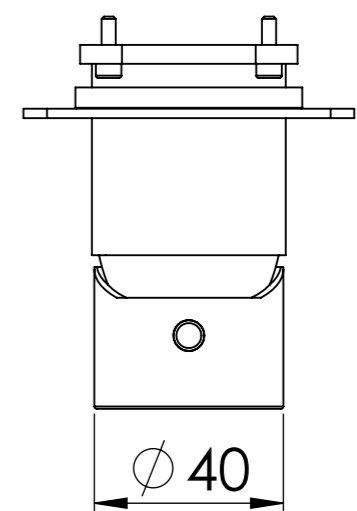

Descrizione: Parti esterne 2 piastre per WBOX, miscelatore monocomando lavabo incasso

Description: External parts WBOX single plates, built-in single lever basin mixer

Portata a 3 bar: 4.5lt/min
Flow rate at 3 bar: 1.2gpm

CONNESSIONE X SUPPORTO BOCCA Q15INSWB
CONNECTION X SPOUT SUPPORT Q15INSWB

MANIGLIA
HANDLE

CONNESSIONE PARTE
CARTUCCIA R52APWBAA
CARTRIDGE PART
CONNECTION R52APWBAA

ROSONI A MURO
WALL PLATES

RICAMBI/SPARE PARTS: