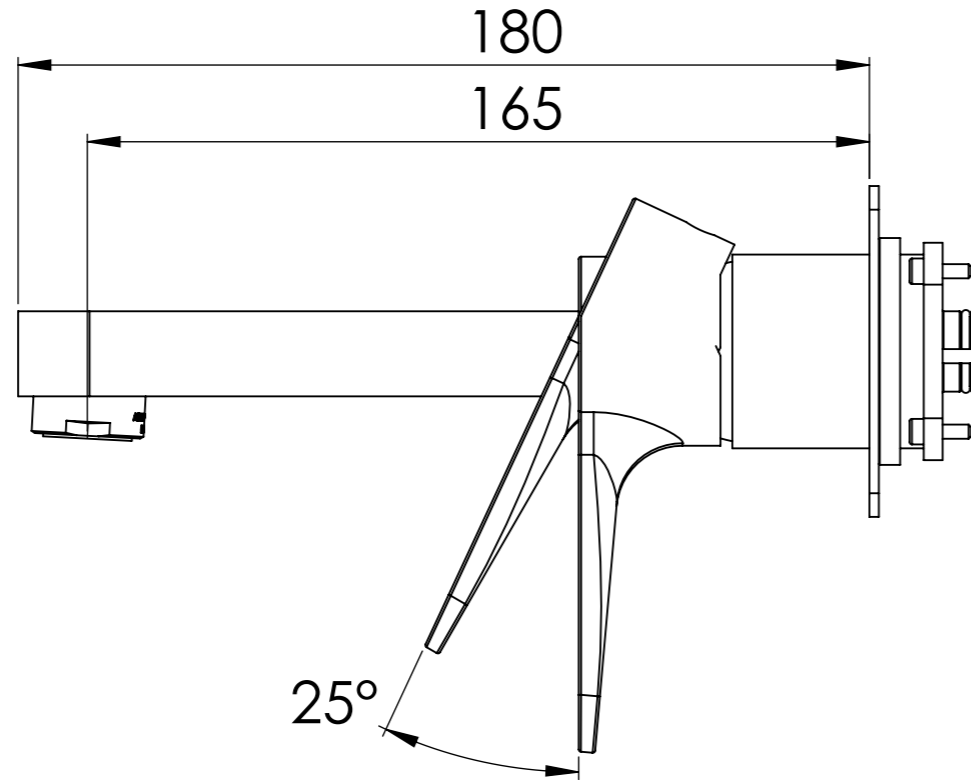

Descrizione: Parti esterne 2 piastre per WBOX, miscelatore monocomando lavabo incasso

Description: External parts WBOX single plates, built-in single lever basin mixer

Portata a 3 bar: 4.5lt/min
Flow rate at 3 bar: 1.2gpm

CONNESSIONE X SUPPORTO BOCCA Q15INSWB
CONNECTION X SPOUT SUPPORT Q15INSWB

MANIGLIA
HANDLE

CONNESSIONE PARTE
CARTUCCIA R52APWBAA
CARTRIDGE PART
CONNECTION R52APWBAA

ROSONI A MURO
WALL PLATES

RICAMBI/SPARE PARTS: