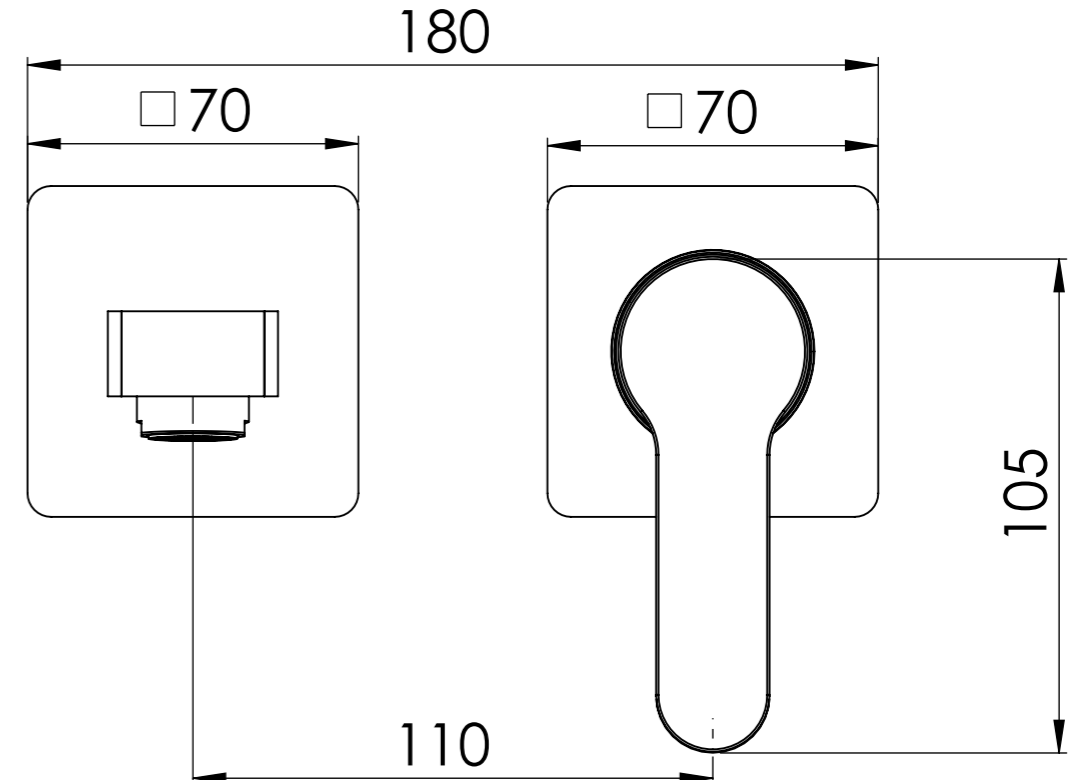

Descrizione: Parti esterne 2 piastre per WBOX, miscelatore monocomando lavabo incasso

Description: External parts WBOX single plates, built-in single lever basin mixer

Portata a 3 bar: 4.5lt/min
Flow rate at 3 bar: 1.2gpm

CONNESSIONE X SUPPORTO BOCCA Q15INSWB
CONNECTION X SPOUT SUPPORT Q15INSWB

MANIGLIA
HANDLE

CONNESSIONE PARTE
CARTUCCIA R52APWBAA
CARTRIDGE PART
CONNECTION R52APWBAA

ROSONI A MURO
WALL PLATES

RICAMBI/SPARE PARTS: