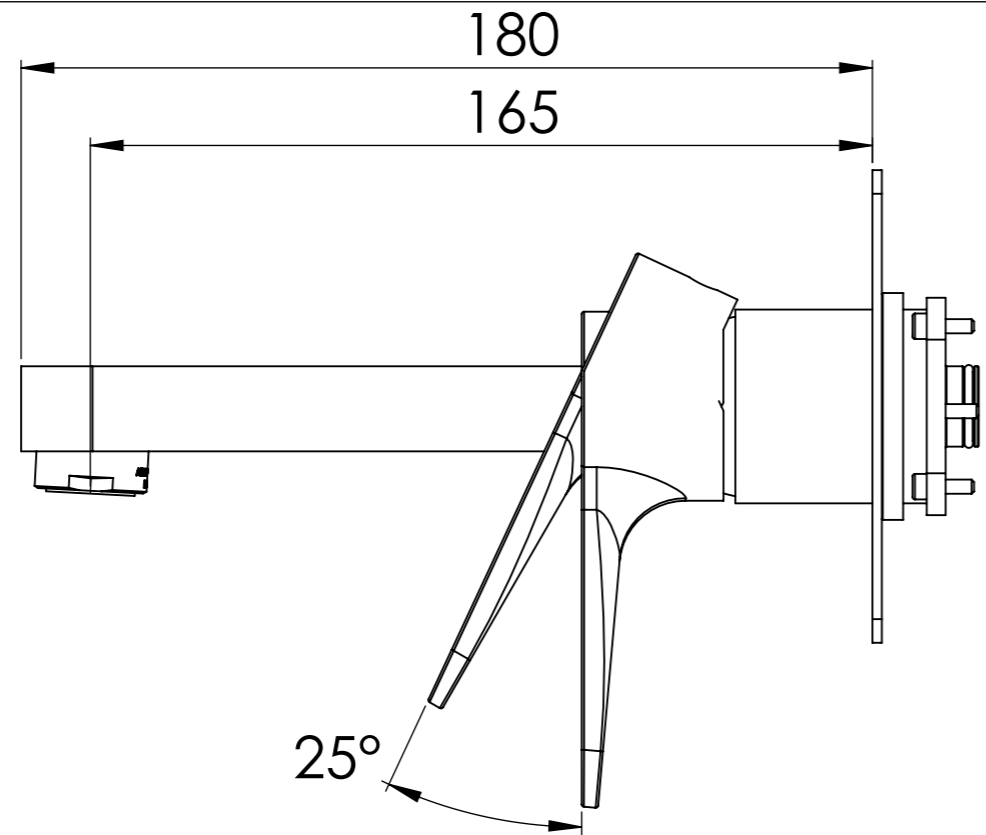

Descrizione: Parti esterne per WBOX, miscelatore monocomando lavabo incasso

Description: External parts WBOX, built-in single lever basin mixer

Portata a 3 bar: 4.5lt/min
Flow rate at 3 bar: 1.2gpm

CONNESSIONE X SUPPORTO BOCCA Q15INSWB
CONNECTION X SPOUT SUPPORT Q15INSWB

RICAMBI/SPARE PARTS:

CARTUCCIA/CARTRIDGE	R52AP
AERATORE/AERATOR	83L4