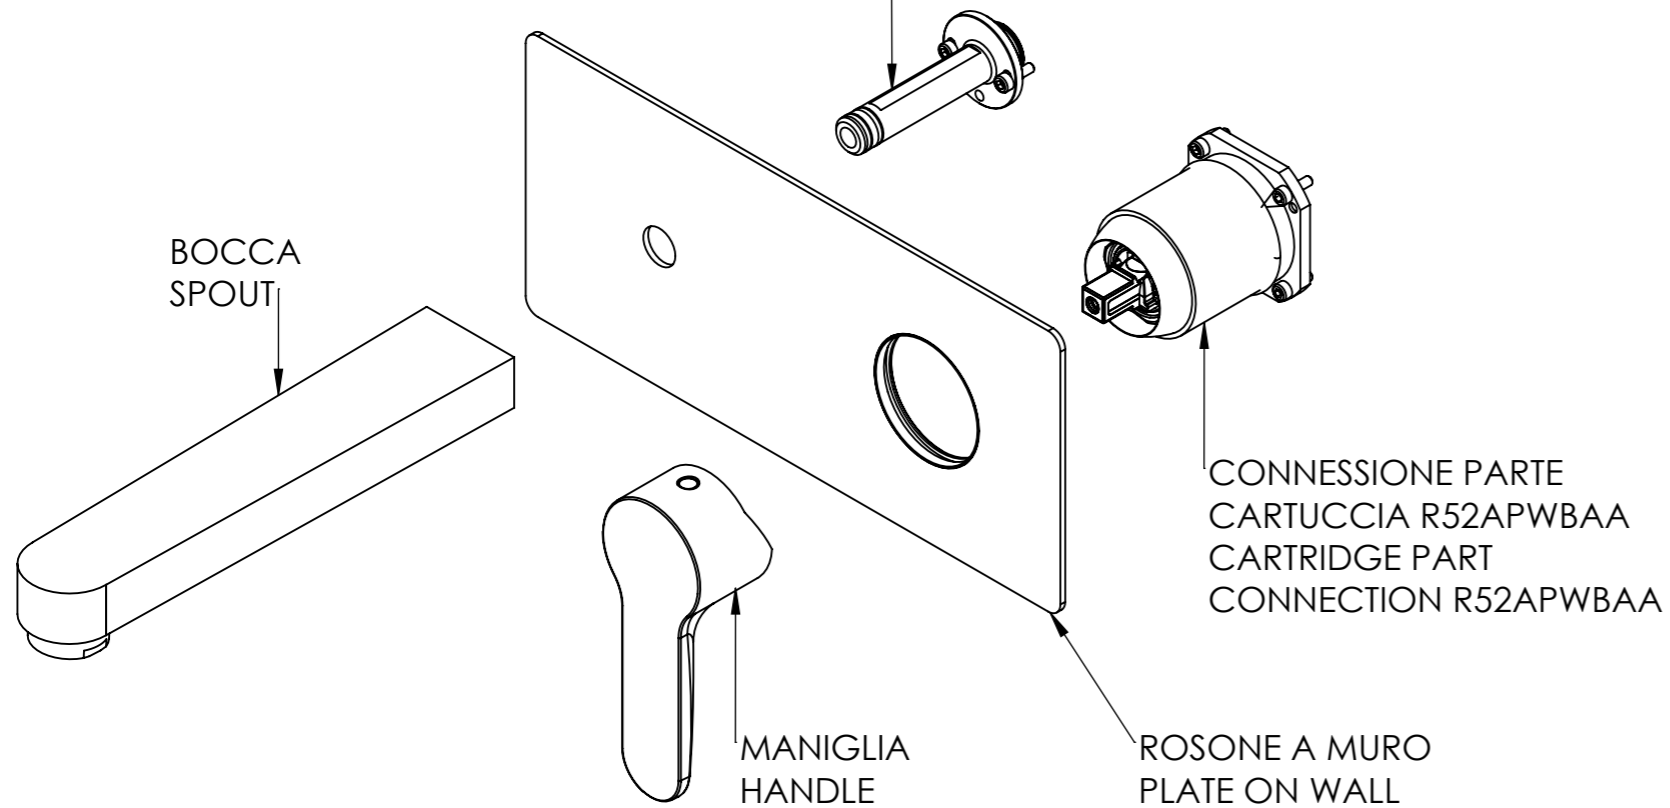

Descrizione: Parti esterne per WBOX, miscelatore monocomando lavabo incasso

Description: External parts WBOX, built-in single lever basin mixer

Portata a 3 bar: 4.5lt/min
Flow rate at 3 bar: 1.2gpm

CONNESSIONE X SUPPORTO BOCCA Q15INSWB
CONNECTION X SPOUT SUPPORT Q15INSWB

RICAMBI/SPARE PARTS:

CARTUCCIA/CARTRIDGE	R52AP
AERATORE/AERATOR	83L4