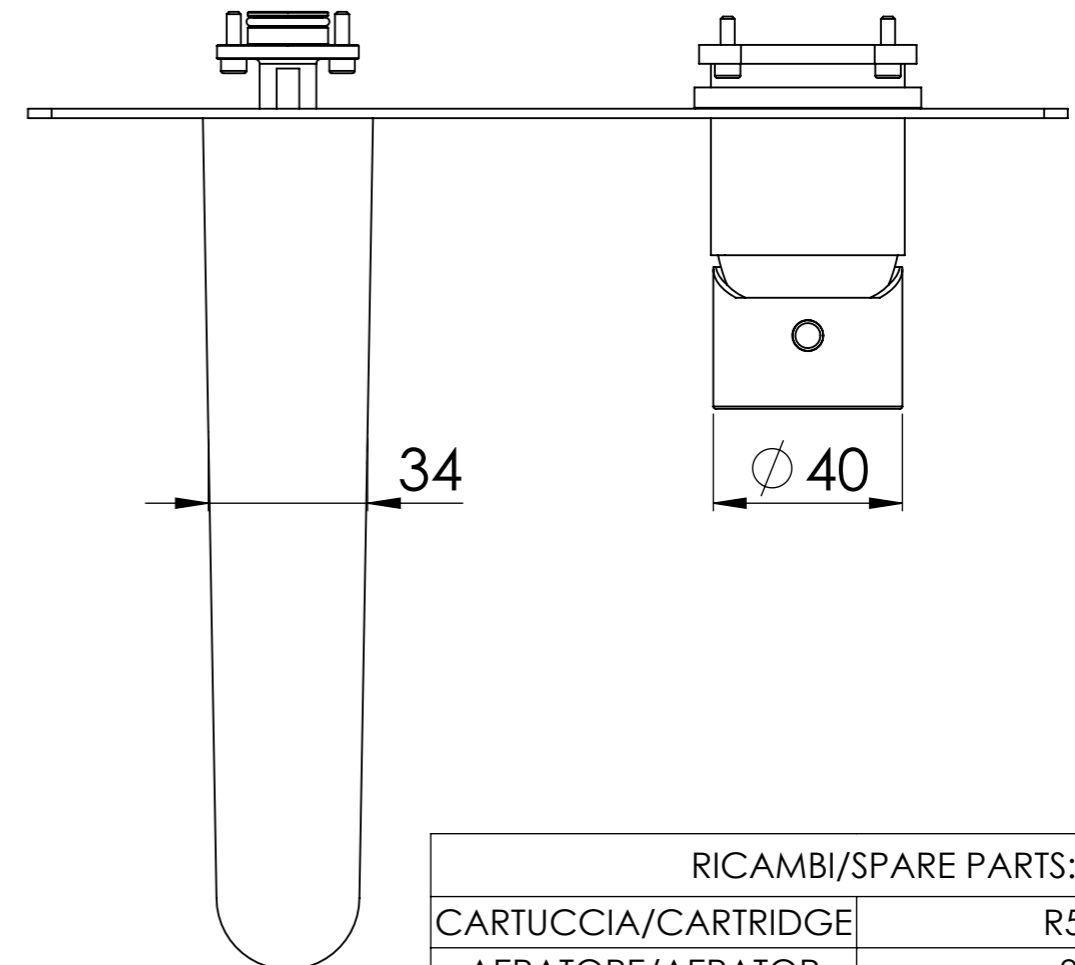

Descrizione: Parti esterne per WBOX, miscelatore monocomando lavabo incasso

Description: External parts WBOX, built-in single lever basin mixer

Portata a 3 bar: 4.5lt/min
Flow rate at 3 bar: 1.2gpm

CONNESSIONE X SUPPORTO BOCCA Q15INSWB
CONNECTION X SPOUT SUPPORT Q15INSWB

RICAMBI/SPARE PARTS:

CARTUCCIA/CARTRIDGE	R52AP
AERATORE/AERATOR	83L4