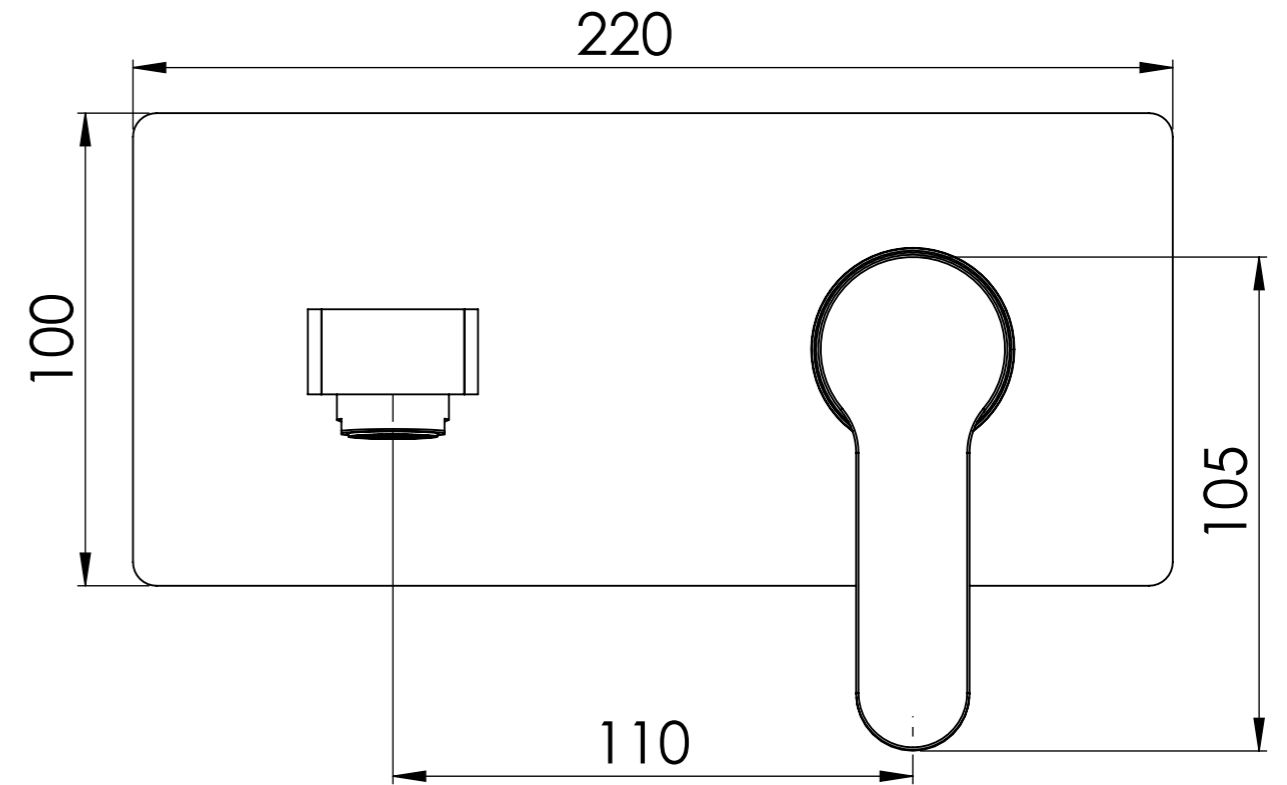

Descrizione: Parti esterne per WBOX, miscelatore monocomando lavabo incasso

Description: External parts WBOX, built-in single lever basin mixer

Portata a 3 bar: 4.5lt/min
Flow rate at 3 bar: 1.2gpm

CONNESSIONE X SUPPORTO BOCCA Q15INSWB
CONNECTION X SPOUT SUPPORT Q15INSWB

RICAMBI/SPARE PARTS:

CARTUCCIA/CARTRIDGE	R52AP
AERATORE/AERATOR	83L4