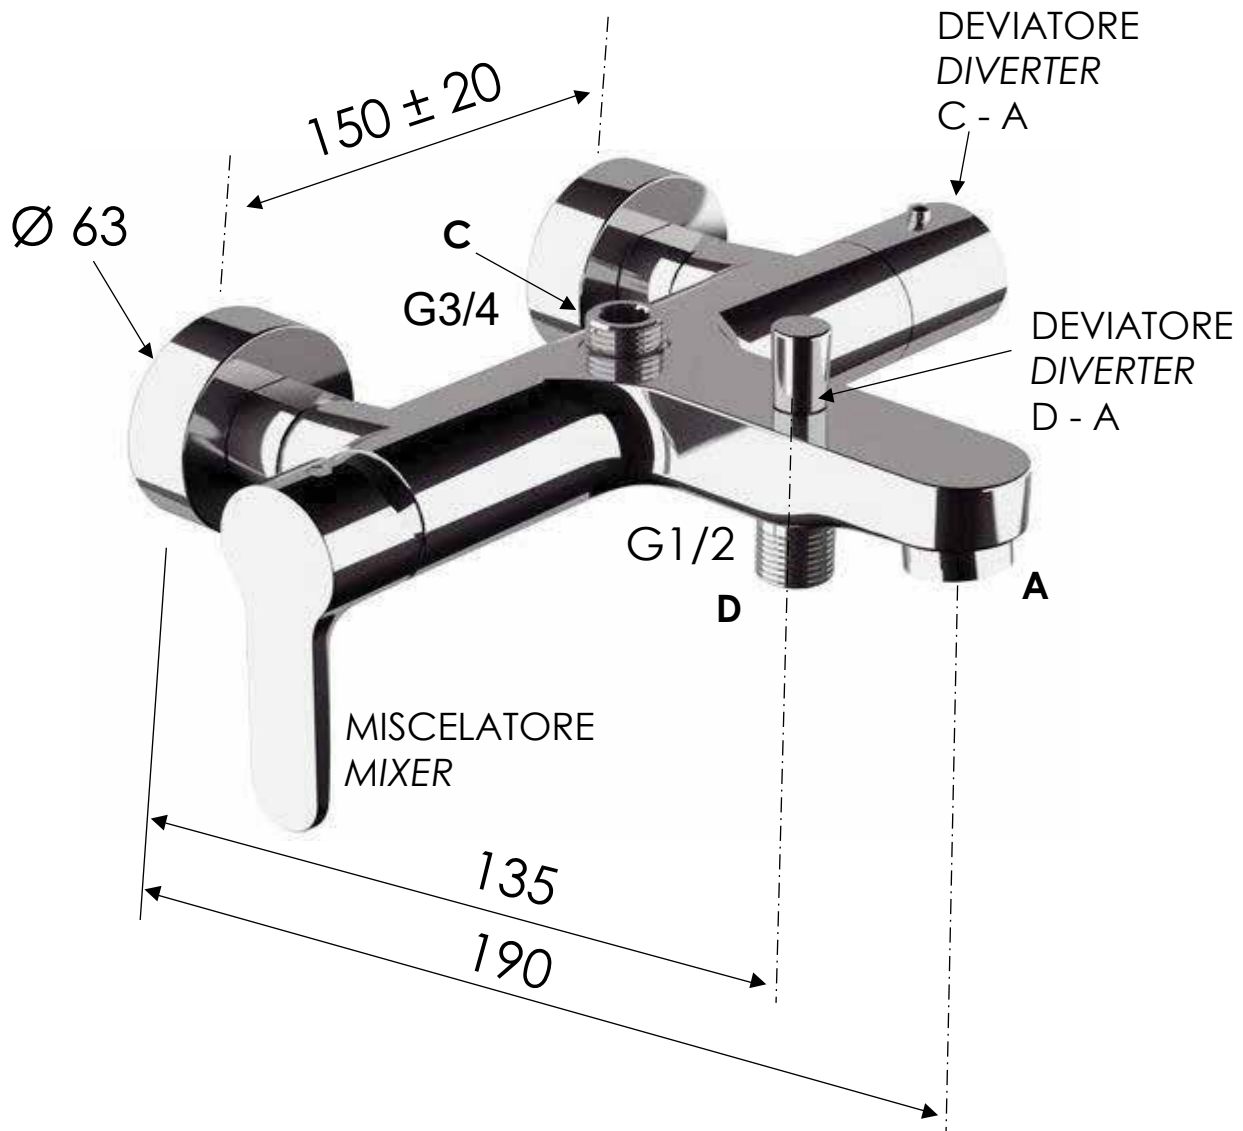

REMER

RUBINETTERIE

SCHEDA TECNICA

TECHNICAL FEATURES

ART. COD.

W3434

MATERIALI / MATERIALS

OTTONE CROMATO / CHROME PLATED BRASS