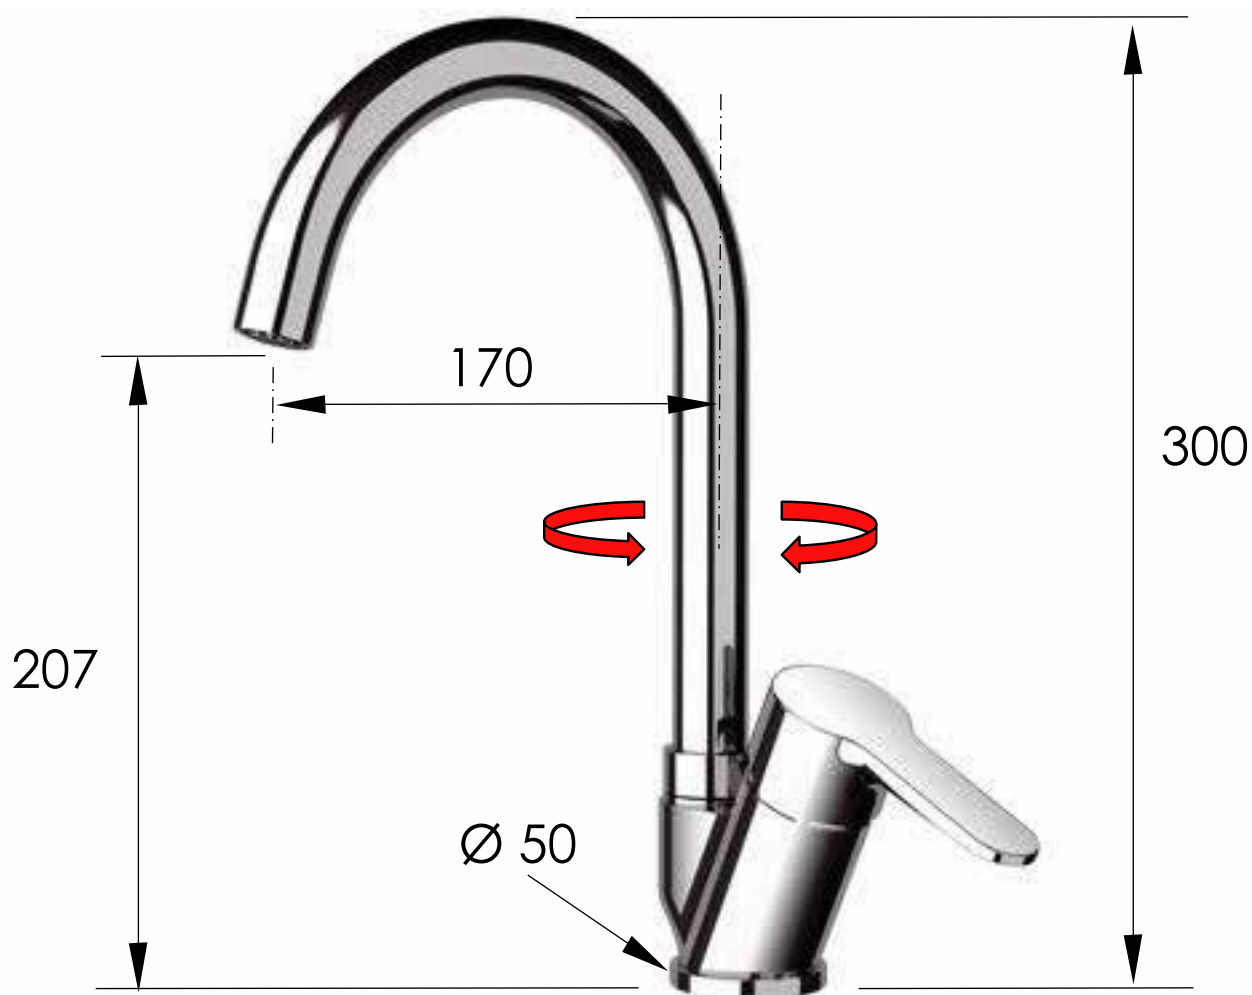

# REMER

RUBINETTERIE

SCHEDA TECNICA

TECHNICAL FEATURES

ART. COD.

**W42B**

## MATERIALI / MATERIALS

OTTONE CROMATO / CHROME PLATED BRASS