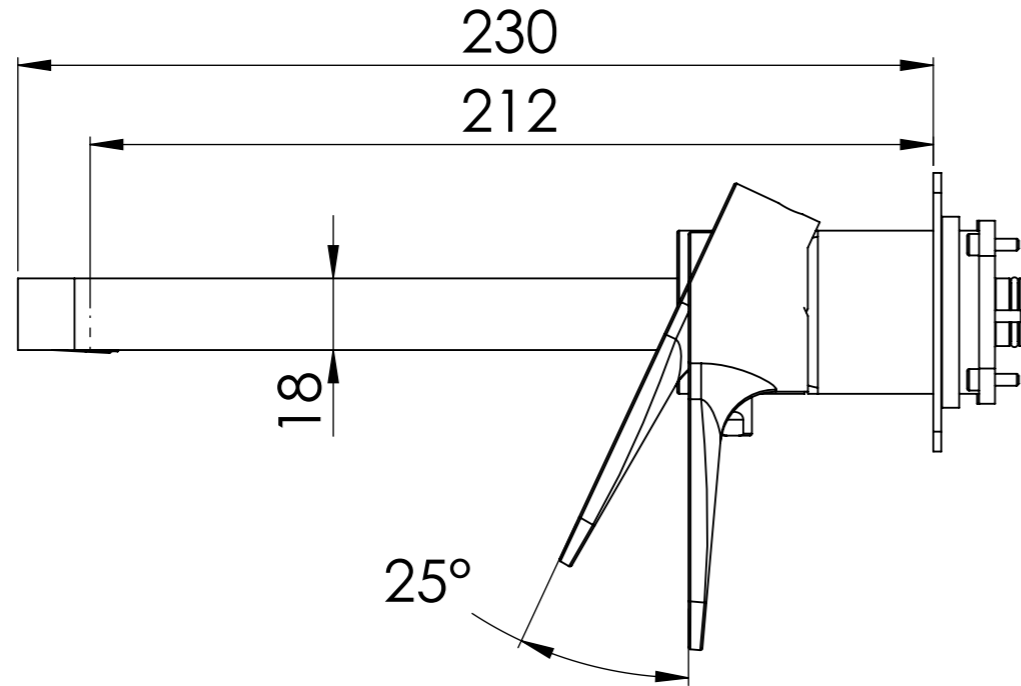

Descrizione: Parti esterne per WBOX, miscelatore monocomando incasso vasca/doccia 3 vie. Include bocca a muro, da completare con la seconda e la terza uscita
Description: External parts for WBOX, 3 ways built-in bath/shower single lever. Wall spout included, to be completed with the second and the third water outlet

CONNESSIONE X SUPPORTO BOCCA Q15INSWB
 CONNECTION X SPOUT SUPPORT Q15INSWB

CONNESSIONE X PARTE
 DEVIATORE 3 VIE D523SWBAA
 3 WAYS DIVERTER PART
 CONNECTION D523SWBAA

BOCCA
 SPOUT

MANIGLIA DEVIATRICE
 DIVERTER HANDLE

MANIGLIA CARTUCCIA
 CARTRIDGE HANDLE

CONNESSIONE X
 CARTUCCIA R52APWBAA
 CARTRIDGE PART
 CONNECTION R52APWBAA

PIASTRA A MURO
 WALL PLATE

RICAMBI/SPARE PARTS:	
CARTUCCIA/CARTRIDGE	R52AP
DEVIATORE/DIVERTER	D523S
AERATORE/AERATOR	83NEBP