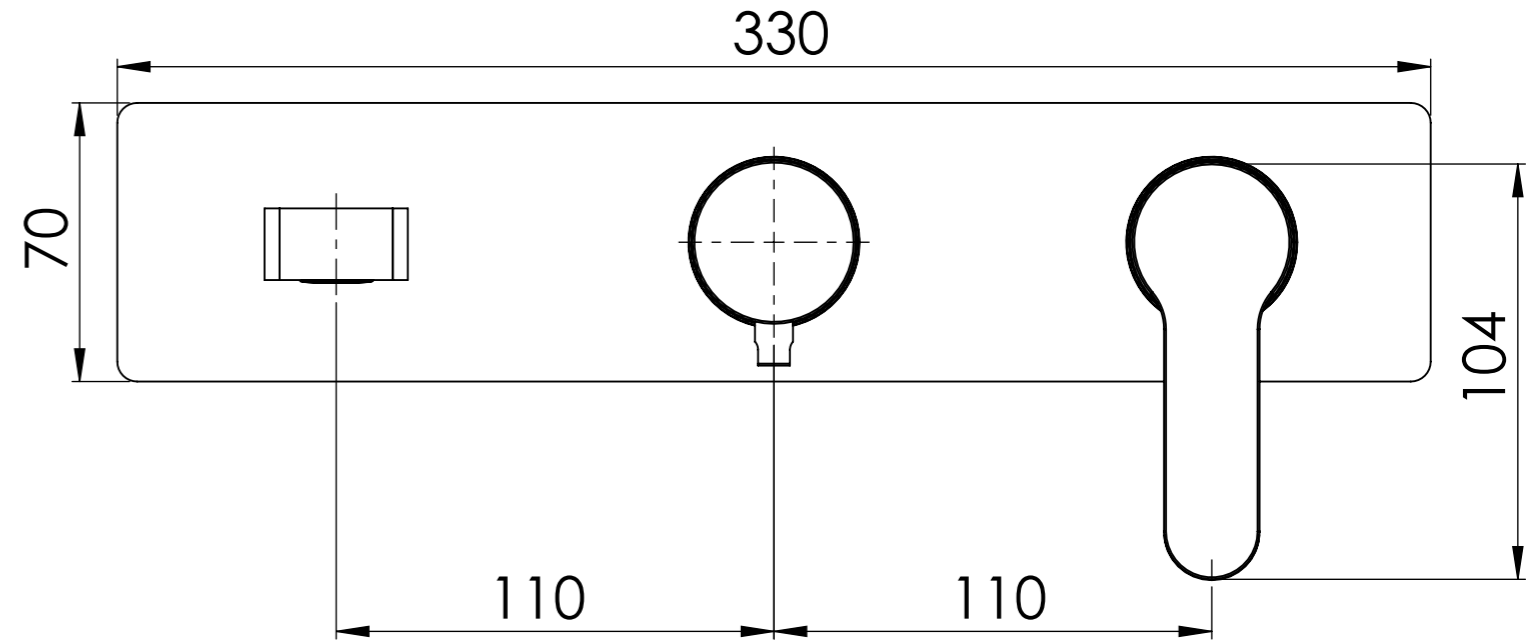

Descrizione: Parti esterne per WBOX, miscelatore monocomando incasso vasca/doccia 3 vie. Include bocca a muro, da completare con la seconda e la terza uscita
Description: External parts for WBOX, 3 ways built-in bath/shower single lever. Wall spout included, to be completed with the second and the third water outlet

CONNESSIONE X SUPPORTO BOCCA Q15INSWB
 CONNECTION X SPOUT SUPPORT Q15INSWB

CONNESSIONE X PARTE
 DEVIATORE 3 VIE D523SWBAA
 3 WAYS DIVERTER PART
 CONNECTION D523SWBAA

BOCCA
 SPOUT

MANIGLIA DEVIATRICE
 DIVERTER HANDLE

MANIGLIA CARTUCCIA
 CARTRIDGE HANDLE

CONNESSIONE X
 CARTUCCIA R52APWBAA
 CARTRIDGE PART
 CONNECTION R52APWBAA

PIASTRA A MURO
 WALL PLATE

RICAMBI/SPARE PARTS:	
CARTUCCIA/CARTRIDGE	R52AP
DEVIATORE/DIVERTER	D523S
AERATORE/AERATOR	83NEBP