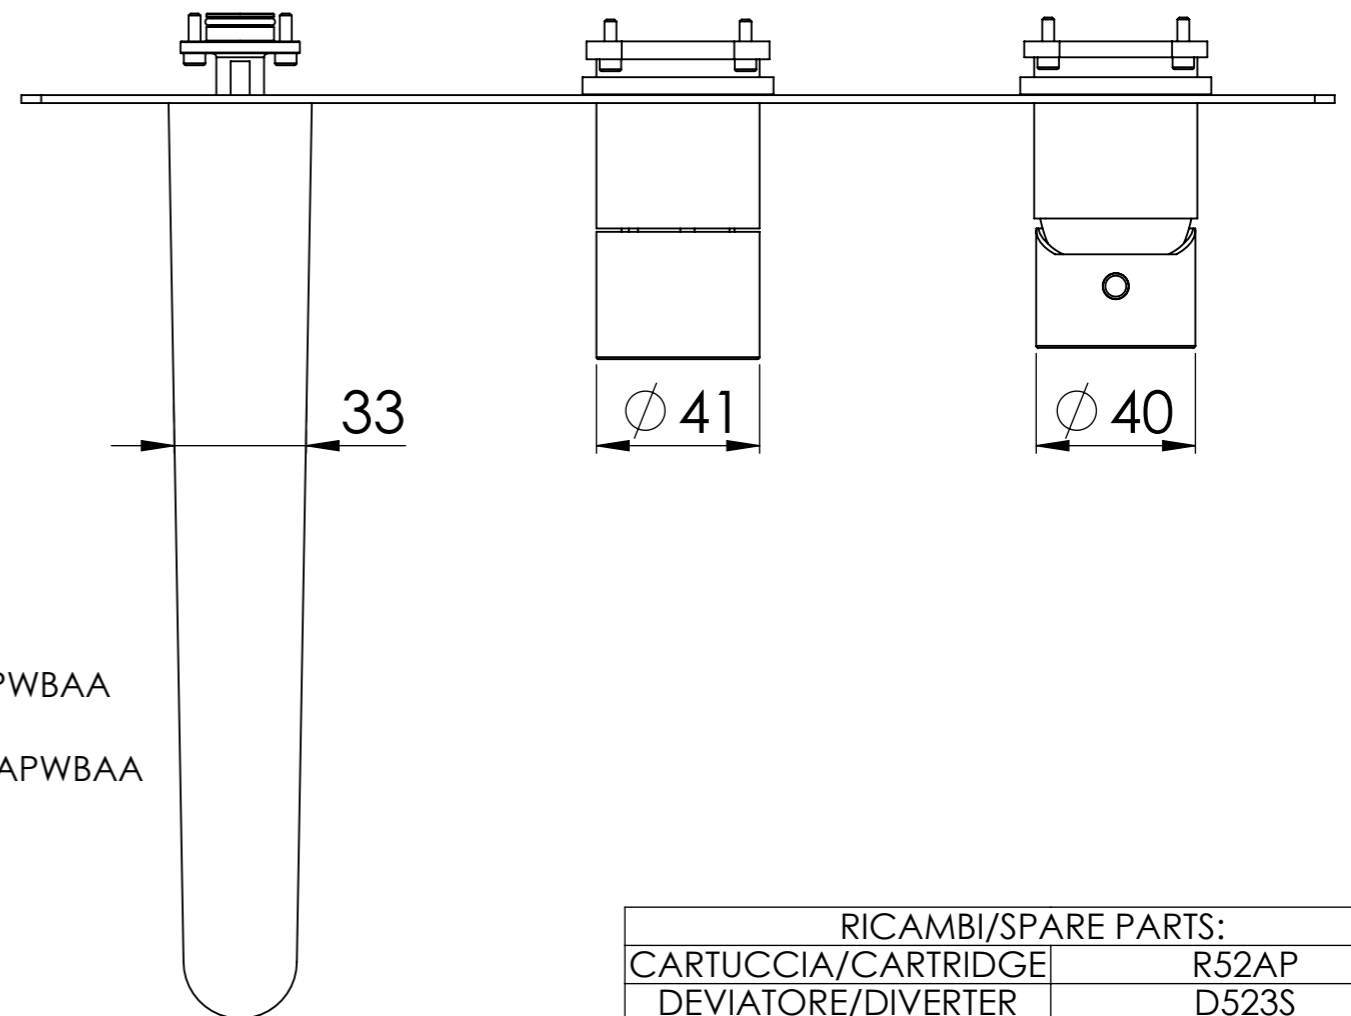

Descrizione: Parti esterne per WBOX, miscelatore monocomando incasso vasca/doccia 3 vie. Include bocca a muro, da completare con la seconda e la terza uscita
Description: External parts for WBOX, 3 ways built-in bath/shower single lever. Wall spout included, to be completed with the second and the third water outlet

CONNESSIONE X SUPPORTO BOCCA Q15INSWB
 CONNECTION X SPOUT SUPPORT Q15INSWB

CONNESSIONE X PARTE
 DEVIATORE 3 VIE D523SWBAA
 3 WAYS DIVERTER PART
 CONNECTION D523SWBAA

BOCCA
 SPOUT

MANIGLIA DEVIATRICE
 DIVERTER HANDLE

MANIGLIA CARTUCCIA
 CARTRIDGE HANDLE

CONNESSIONE X
 CARTUCCIA R52APWBAA
 CARTRIDGE PART
 CONNECTION R52APWBAA

PIASTRA A MURO
 WALL PLATE

RICAMBI/SPARE PARTS:	
CARTUCCIA/CARTRIDGE	R52AP
DEVIATORE/DIVERTER	D523S
AERATORE/AERATOR	83NEBP