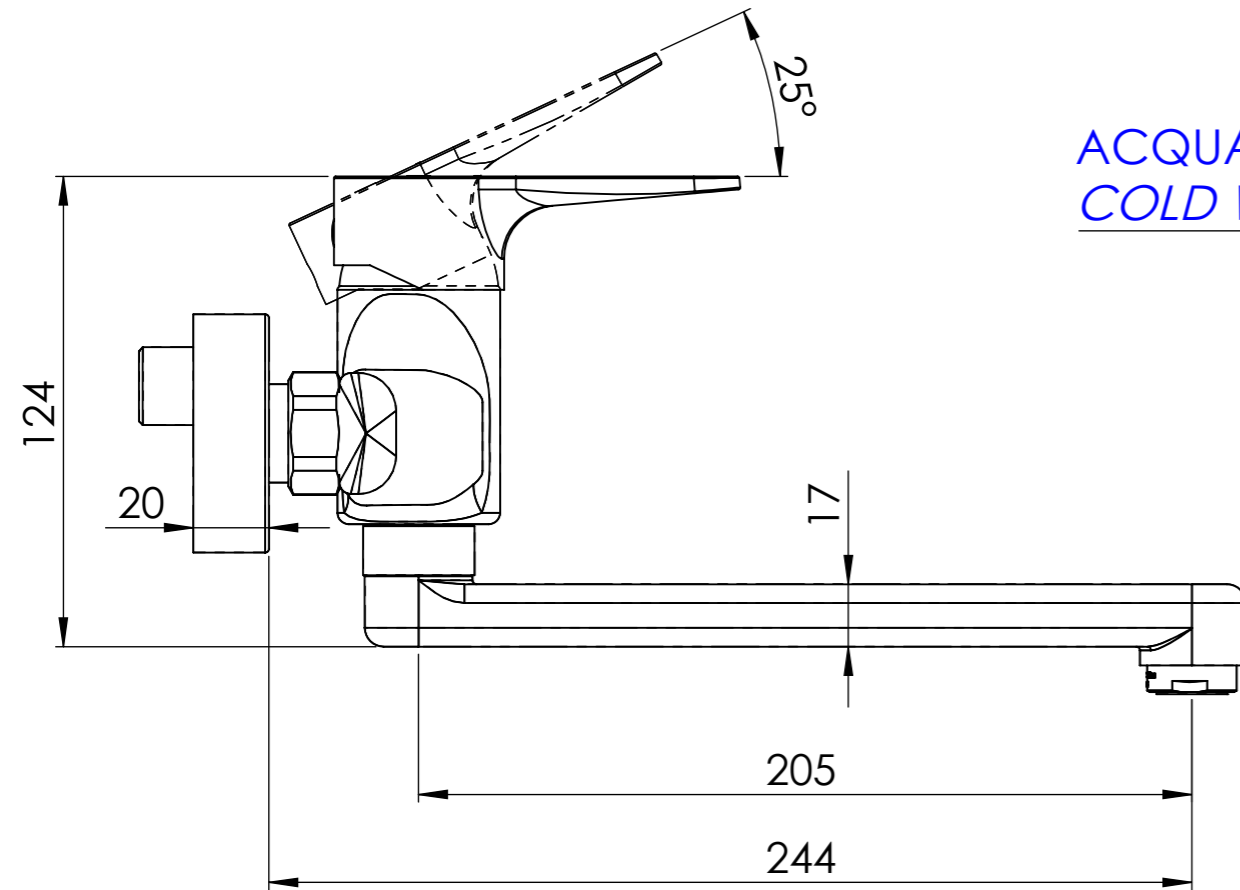

Descrizione: *Miscelatore monocomando a muro*

Description: *Single lever wall mounted mixer*

ACQUA FREDDA G1/2"  
COLD WATER G1/2"

ACQUA CALDA G1/2"  
HOT WATER G1/2"