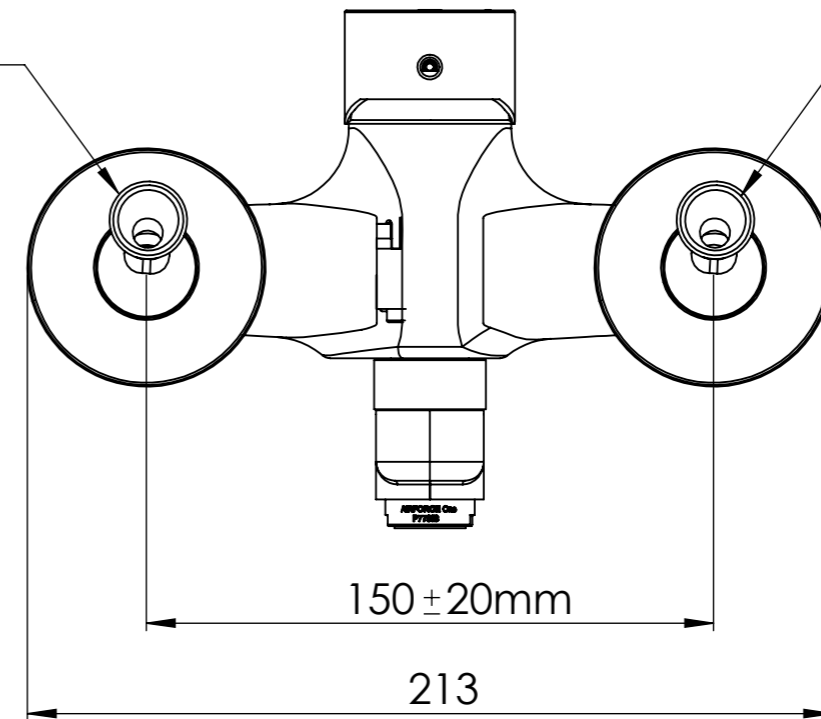

Descrizione: *Miscelatore monocomando a muro*

Description: *Single lever wall mounted mixer*

ACQUA FREDDA G1/2"  
COLD WATER G1/2"

ACQUA CALDA G1/2"  
HOT WATER G1/2"