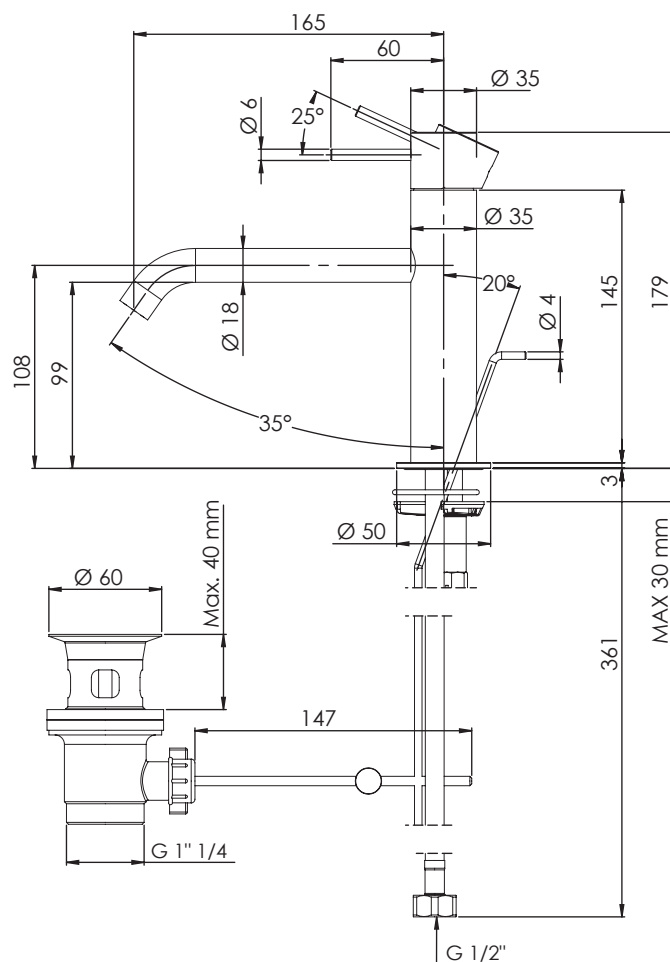

Con scarico
With pop-up waste

COMPONENTI - COMPONENTS

Cartuccia X52C
Cartridge X52C

Aeratore 83F165
Aerator 83F165

SCHEMA TECNICA - TECHNICAL FEATURES

FINITURE - FINISHING

NO
Nero Opaco
Matt Black

BO
Bianco Opaco
Matt White