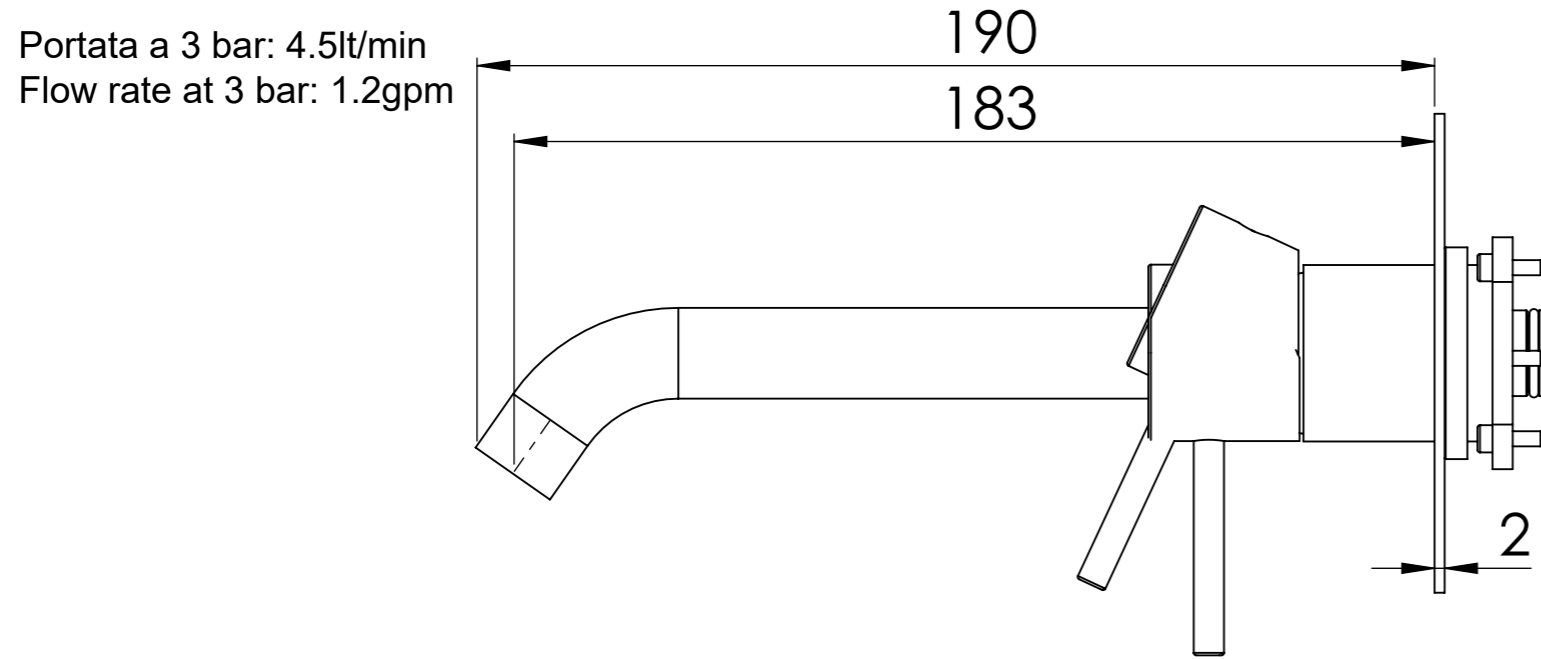

Descrizione: Parti esterne per WBOX, miscelatore monocomando lavabo incasso con bocca 23cm

Description: External parts WBOX, built-in single lever basin mixer with 230cm spout

Portata a 3 bar: 4.5lt/min
Flow rate at 3 bar: 1.2gpm

CONNESSIONE PARTE BOCCA Q15INSWB
SPOUT PART CONNECTION Q15INSWB

CONNESSIONE PARTE
CARTUCCIA R52APWBAA
CARTRIDGE PART
CONNECTION R52APWBAA

BOCCA
SPOUT

MANIGLIA
HANDLE

ROSONE A MURO
WALL PLATE

RICAMBI/SPARE PARTS:

CARTUCCIA/CARTRIDGE	X52C
AERATORE/AERATOR	83F165SGPM12