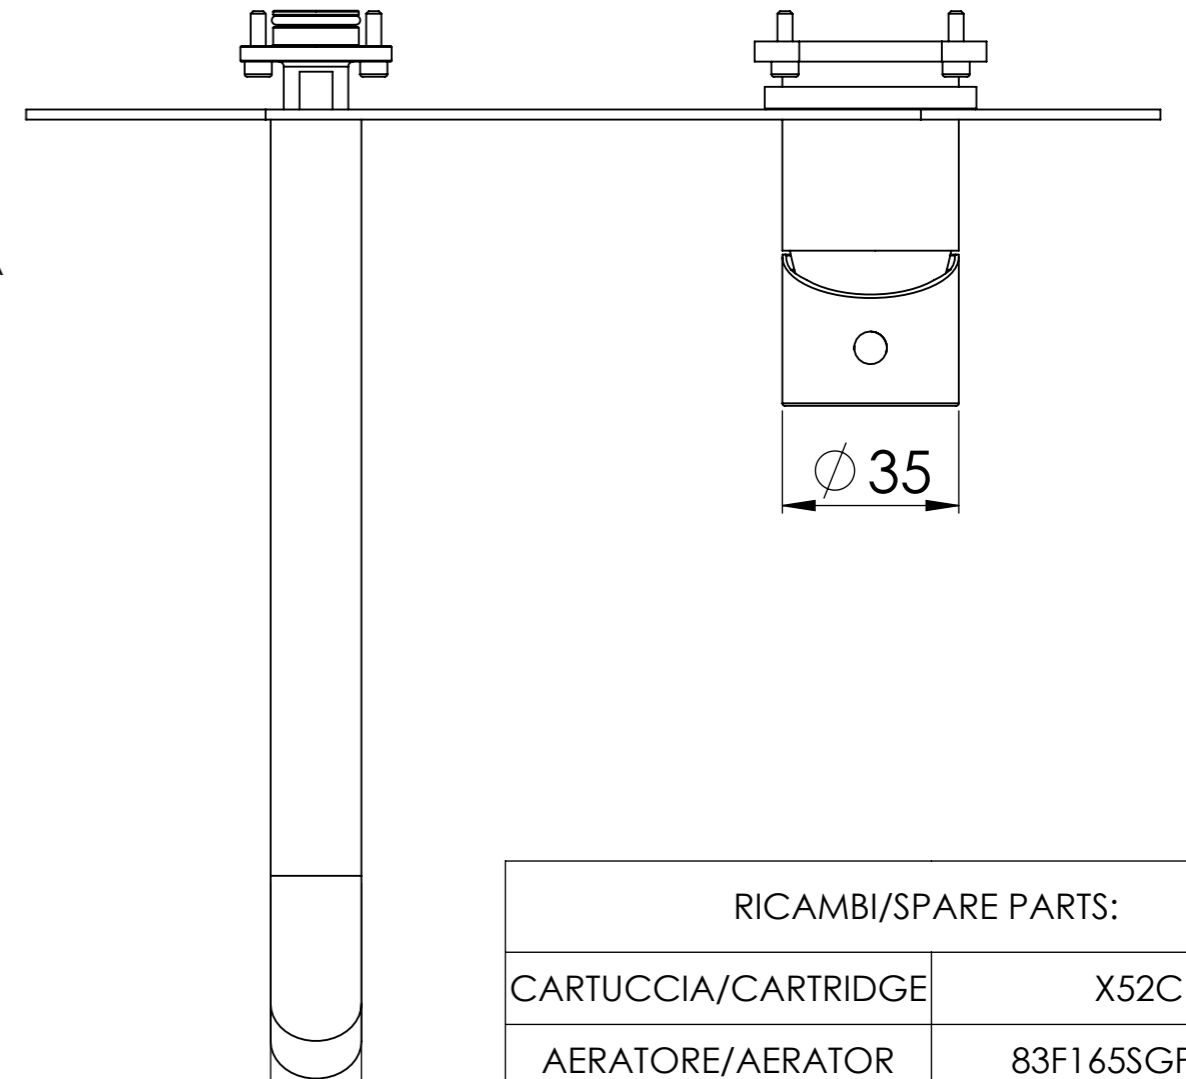

Descrizione: Parti esterne per WBOX, miscelatore monocomando lavabo incasso con bocca 23cm

Description: External parts WBOX, built-in single lever basin mixer with 230cm spout

Portata a 3 bar: 4.5lt/min
Flow rate at 3 bar: 1.2gpm

CONNESSIONE PARTE BOCCA Q15INSWB
SPOUT PART CONNECTION Q15INSWB

CONNESSIONE PARTE
CARTUCCIA R52APWBAA
CARTRIDGE PART
CONNECTION R52APWBAA

BOCCA
SPOUT

MANIGLIA
HANDLE

ROSONE A MURO
WALL PLATE

RICAMBI/SPARE PARTS:

CARTUCCIA/CARTRIDGE	X52C
AERATORE/AERATOR	83F165SGPM12