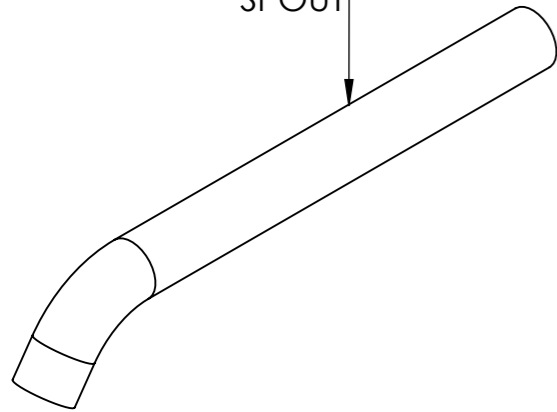

Descrizione: Parti esterne per WBOX, miscelatore monocomando lavabo incasso con bocca 23cm

Description: External parts WBOX, built-in single lever basin mixer with 230cm spout

Portata a 3 bar: 4.5lt/min
Flow rate at 3 bar: 1.2gpm

CONNESSIONE PARTE BOCCA Q15INSWB
SPOUT PART CONNECTION Q15INSWB

CONNESSIONE PARTE
CARTUCCIA R52APWBAA
CARTRIDGE PART
CONNECTION R52APWBAA

BOCCA
SPOUT

MANIGLIA
HANDLE

ROSONE A MURO
WALL PLATE

RICAMBI/SPARE PARTS: