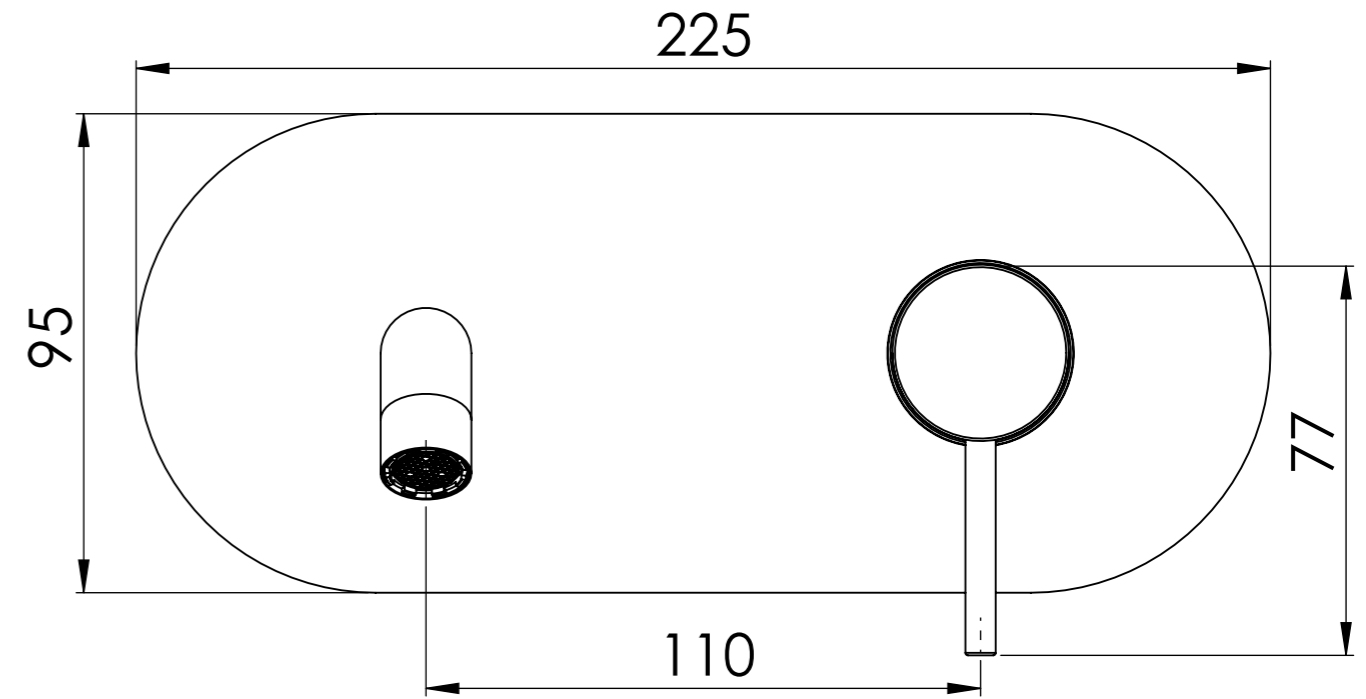

Descrizione: Parti esterne per WBOX, miscelatore monocomando lavabo incasso con bocca 23cm

Description: External parts WBOX, built-in single lever basin mixer with 230cm spout

Portata a 3 bar: 4.5lt/min
Flow rate at 3 bar: 1.2gpm

CONNESSIONE PARTE BOCCA Q15INSWB
SPOUT PART CONNECTION Q15INSWB

CONNESSIONE PARTE
CARTUCCIA R52APWBAA
CARTRIDGE PART
CONNECTION R52APWBAA

BOCCA
SPOUT

MANIGLIA
HANDLE

ROSONE A MURO
WALL PLATE

RICAMBI/SPARE PARTS: