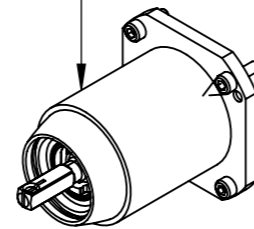

Descrizione: Parti esterne per WBOX, miscelatore monocomando lavabo incasso con bocca 23cm

Description: External parts WBOX, built-in single lever basin mixer with 230cm spout

Portata a 3 bar: 4.5lt/min
Flow rate at 3 bar: 1.2gpm

CONNESSIONE PARTE BOCCA Q15INSWB
SPOUT PART CONNECTION Q15INSWB

CONNESSIONE PARTE
CARTUCCIA R52APWBAA
CARTRIDGE PART
CONNECTION R52APWBAA

BOCCA
SPOUT

MANIGLIA
HANDLE

ROSONE A MURO
WALL PLATE

RICAMBI/SPARE PARTS: