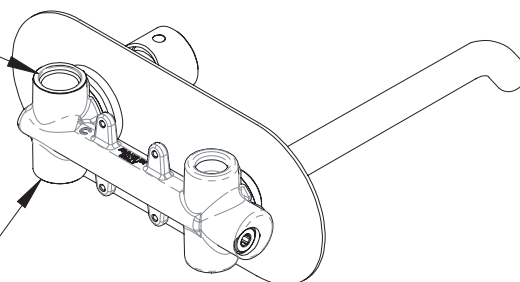

Miscelatore monocomando lavabo da incasso con piastra orizzontale in ottone cromato, bocca 19 cm.

Built-in basin single-lever mixer with horizontal wall flange in chrome plated brass, cm 19 spout.

SCHEDA TECNICA - TECHNICAL FEATURES

ACQUA FREDDA
COLD WATER
G1/2

ACQUA CALDA
HOT WATER
G1/2

CARATTERISTICHE - FEATURES

Disponibile in Finitura
Available in Finishing

Perfect Tune
Perfect Tune

COMPONENTI - COMPONENTS

Cartuccia X52C
Cartridge X52C