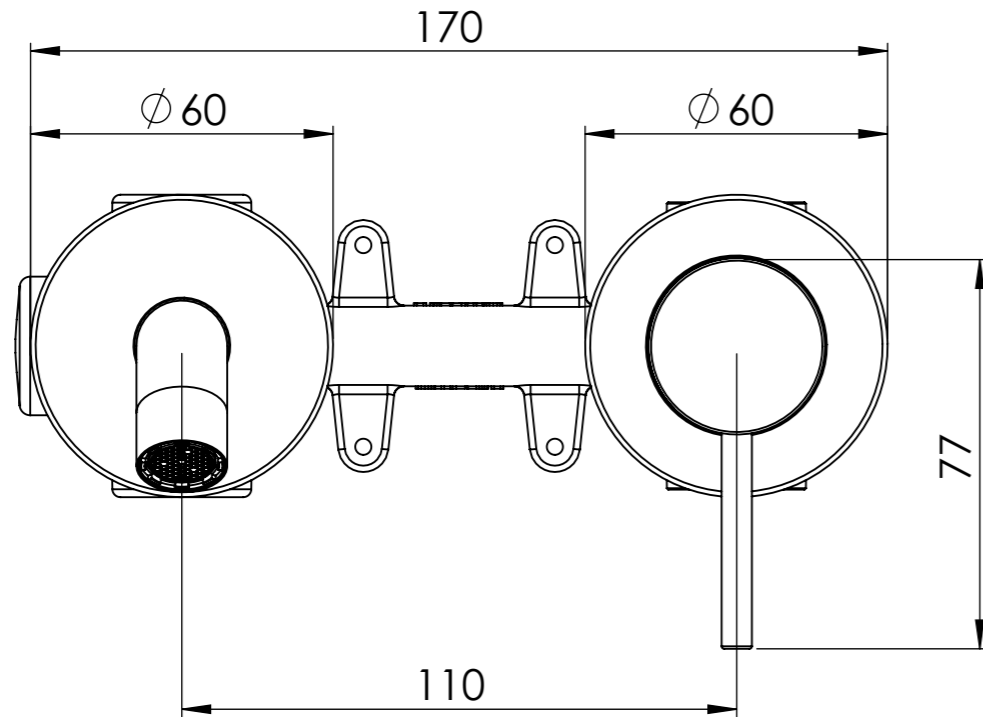

Descrizione: Miscelatore monocomando da incasso con piastre separate

Description: Single lever Built-in mixer with single plates

Min 23mm
Max 40mm

ACQUA FREDDA G1/2"
COLD WATER G1/2"

ACQUACALDA G1/2"
HOT WATER G1/2"

Ricambi/Spare parts
Cartuccia/Cartridge: X52C
Aeratore/Aerator: 83F165