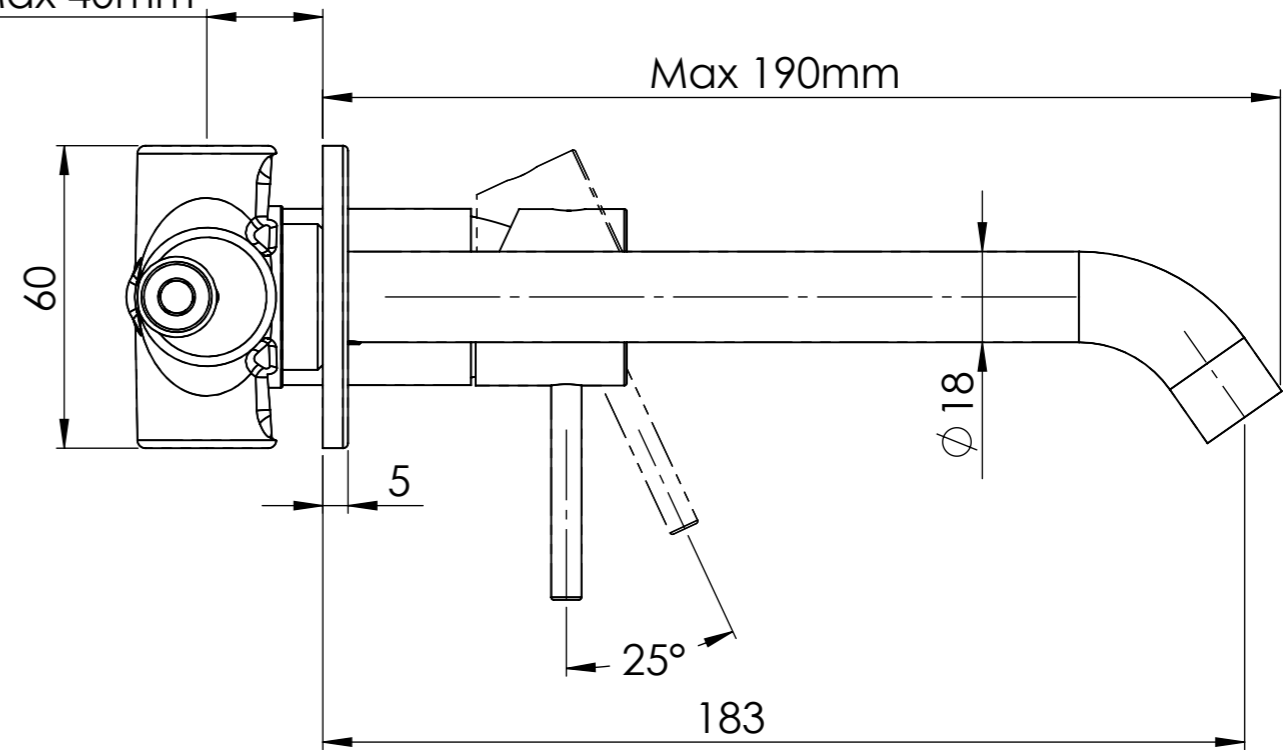

Descrizione: Miscelatore monocomando da incasso con piastre separate

Description: Single lever Built-in mixer with single plates

Min 23mm
Max 40mm

ACQUA FREDDA G1/2"
COLD WATER G1/2"

ACQUACALDA G1/2"
HOT WATER G1/2"

Ricambi/Spare parts
Cartuccia/Cartridge: X52C
Aeratore/Aerator: 83F165