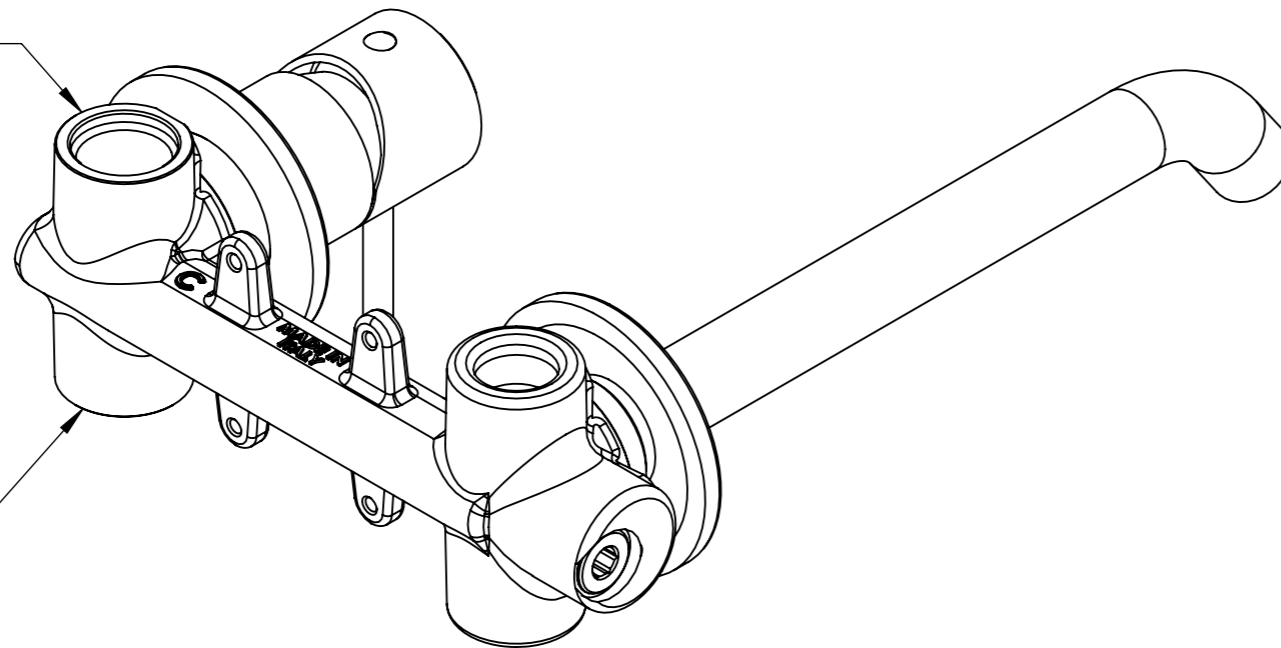

Descrizione: Miscelatore monocomando da incasso con piastre separate

Description: Single lever Built-in mixer with single plates

Min 23mm
Max 40mm

ACQUA FREDDA G1/2"
COLD WATER G1/2"

ACQUACALDA G1/2"
HOT WATER G1/2"

Ricambi/Spare parts
Cartuccia/Cartridge: X52C
Aeratore/Aerator: 83F165