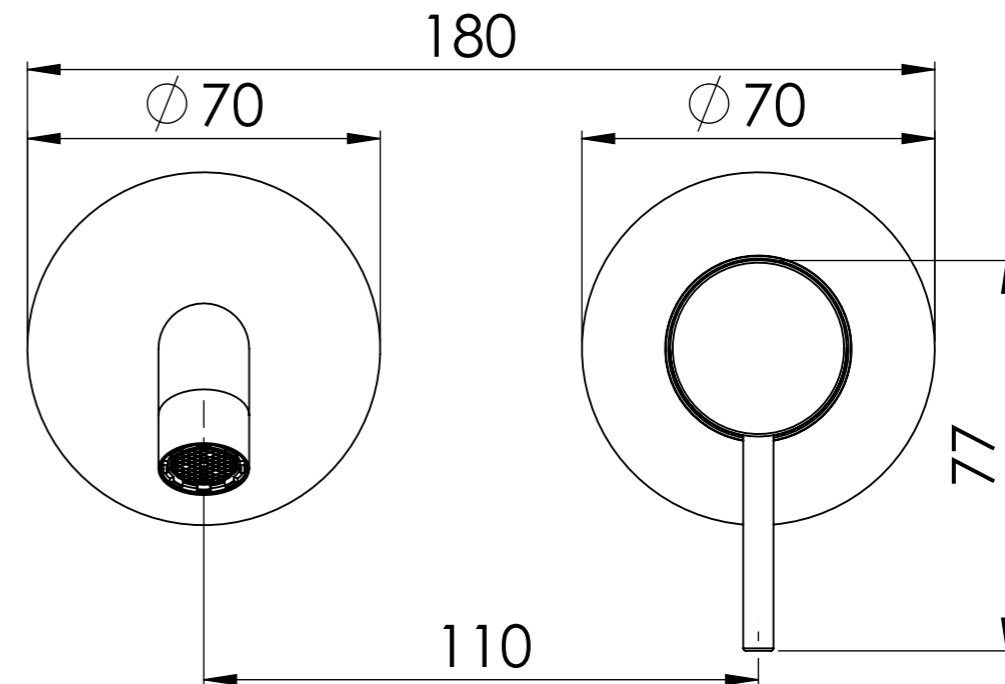

**Descrizione:** Parti esterne 2 piastre per WBOX, miscelatore monocomando lavabo incasso

**Description:** 2 plates external parts WBOX, built-in single lever basin mixer

Portata a 3 bar: 4.5lt/min  
Flow rate at 3 bar: 1.2gpm

CONNESSIONE PARTE BOCCA Q15INSWB  
SPOUT PART CONNECTION Q15INSWB

Rosone a muro lato bocca  
Wall plate spout side

CONNESSIONE PARTE  
CARTUCCIA R52APWBAA  
CARTRIDGE PART  
CONNECTION R52APWBAA

Bocca  
Spout