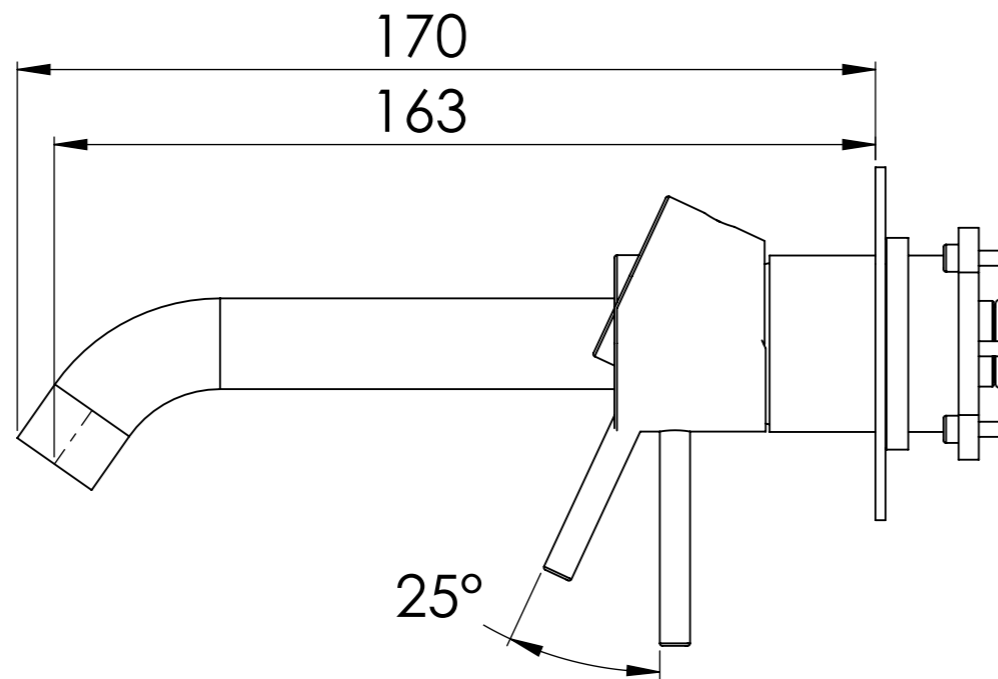

**Descrizione:** Parti esterne 2 piastre per WBOX, miscelatore monocomando lavabo incasso

**Description:** 2 plates external parts WBOX, built-in single lever basin mixer

Portata a 3 bar: 4.5lt/min  
Flow rate at 3 bar: 1.2gpm

CONNESSIONE PARTE BOCCA Q15INSWB  
SPOUT PART CONNECTION Q15INSWB

Rosone a muro lato bocca  
Wall plate spout side

CONNESSIONE PARTE  
CARTUCCIA R52APWBAA  
CARTRIDGE PART  
CONNECTION R52APWBAA

Bocca  
Spout

Maniglia  
Handle

Rosone a muro  
Wall plate

RICAMBI/SPARE PARTS:

CARTUCCIA/CARTRIDGE	X52C
AERATORE/AERATOR	83F165SGPM12