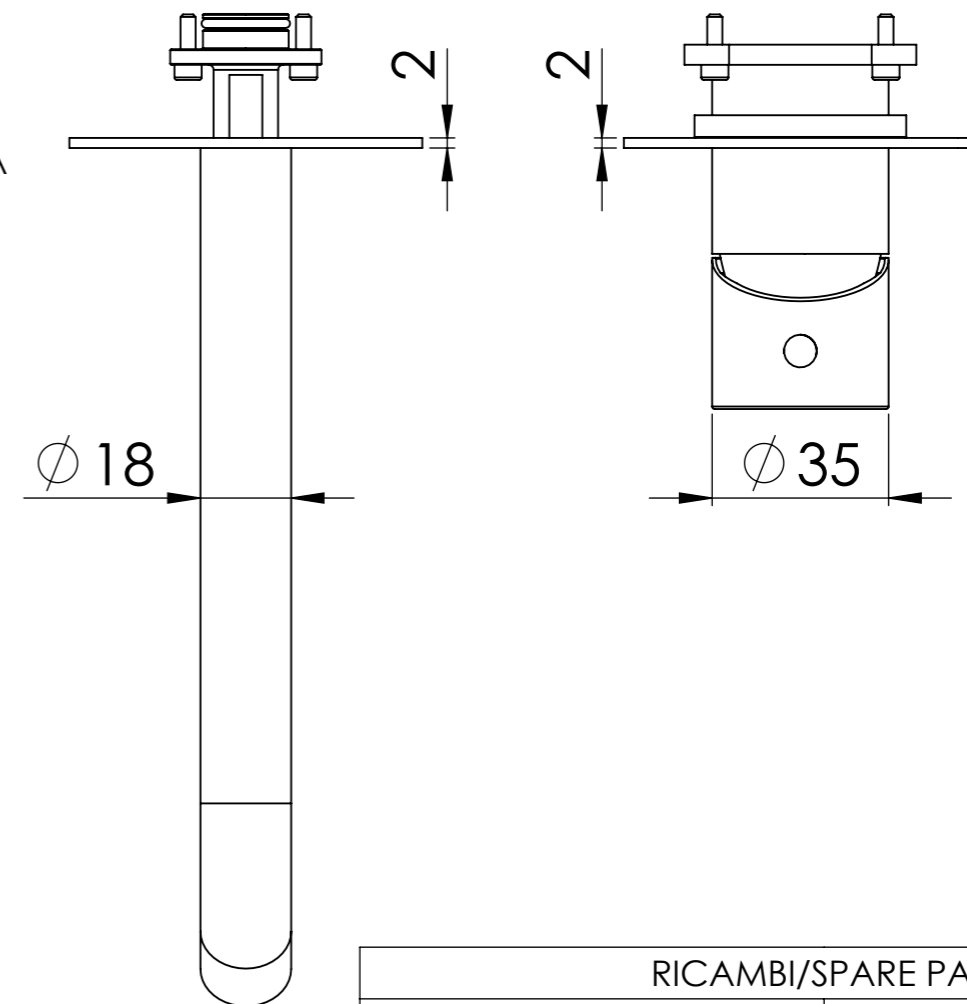

**Descrizione:** Parti esterne 2 piastre per WBOX, miscelatore monocomando lavabo incasso

**Description:** 2 plates external parts WBOX, built-in single lever basin mixer

Portata a 3 bar: 4.5lt/min  
Flow rate at 3 bar: 1.2gpm

CONNESSIONE PARTE BOCCA Q15INSWB  
SPOUT PART CONNECTION Q15INSWB

Rosone a muro lato bocca  
Wall plate spout side

CONNESSIONE PARTE  
CARTUCCIA R52APWBAA  
CARTRIDGE PART  
CONNECTION R52APWBAA

Bocca  
Spout

Maniglia  
Handle

Rosone a muro  
Wall plate

RICAMBI/SPARE PARTS:

CARTUCCIA/CARTRIDGE	X52C
AERATORE/AERATOR	83F165SGPM12