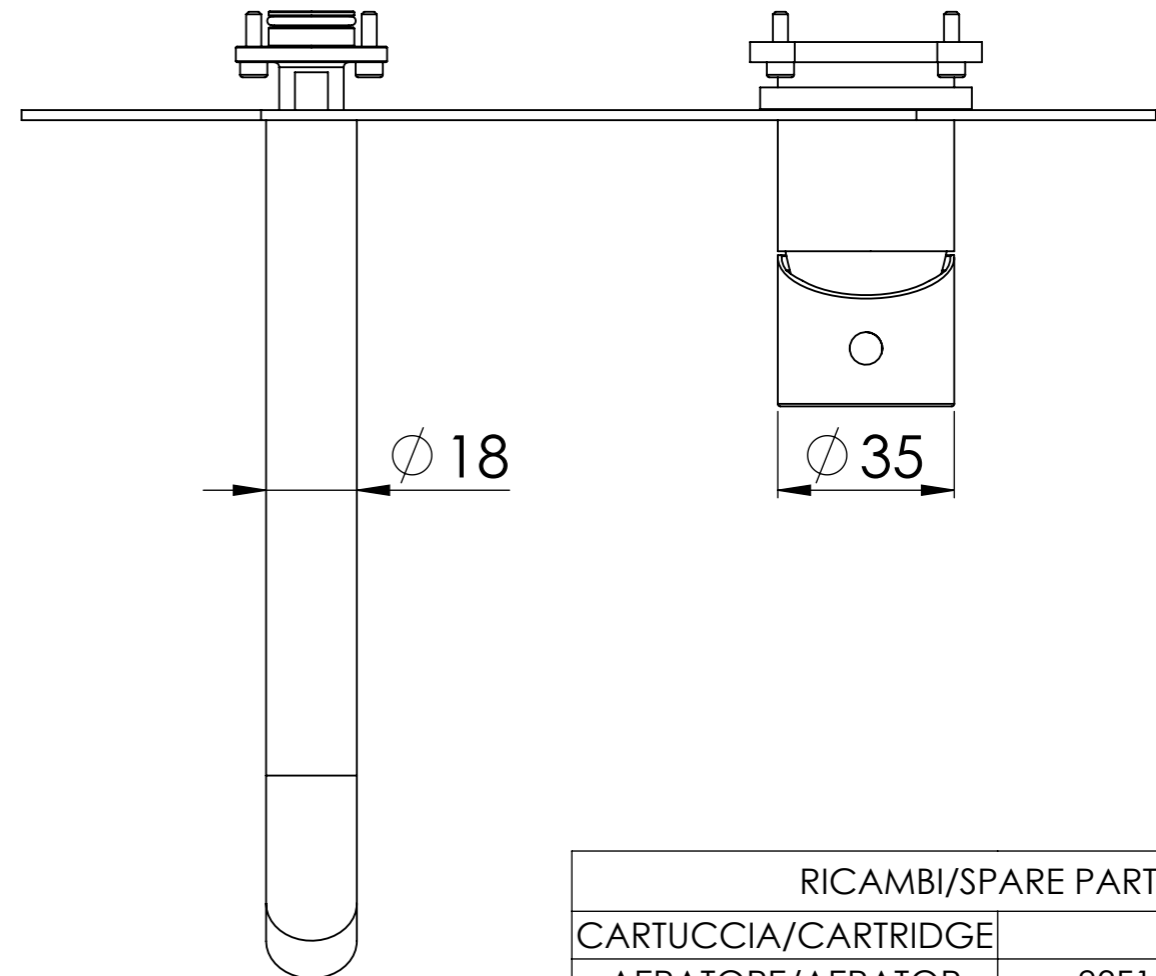

Descrizione: Parti esterne per WBOX, miscelatore monocomando lavabo incasso

Description: External parts WBOX, built-in single lever basin mixer

Connessione parte bocca Q15INSWB  
Spout part connection Q15INSWB

RICAMBI/SPARE PARTS:

CARTUCCIA/CARTRIDGE	X52C
AERATORE/AERATOR	83F165SGPM12