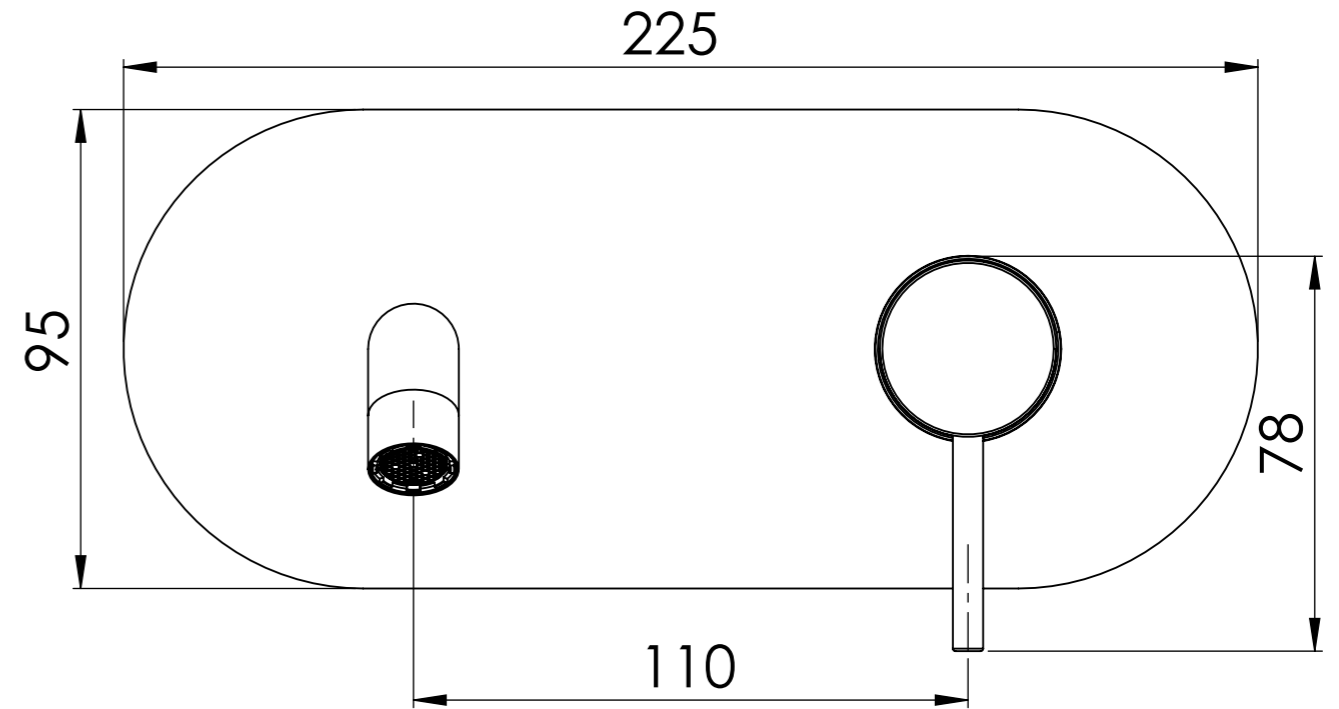

Descrizione: Parti esterne per WBOX, miscelatore monocomando lavabo incasso

Description: External parts WBOX, built-in single lever basin mixer

Connessione parte bocca Q15INSWB  
Spout part connection Q15INSWB

RICAMBI/SPARE PARTS:

CARTUCCIA/CARTRIDGE	X52C
AERATORE/AERATOR	83F165SGPM12