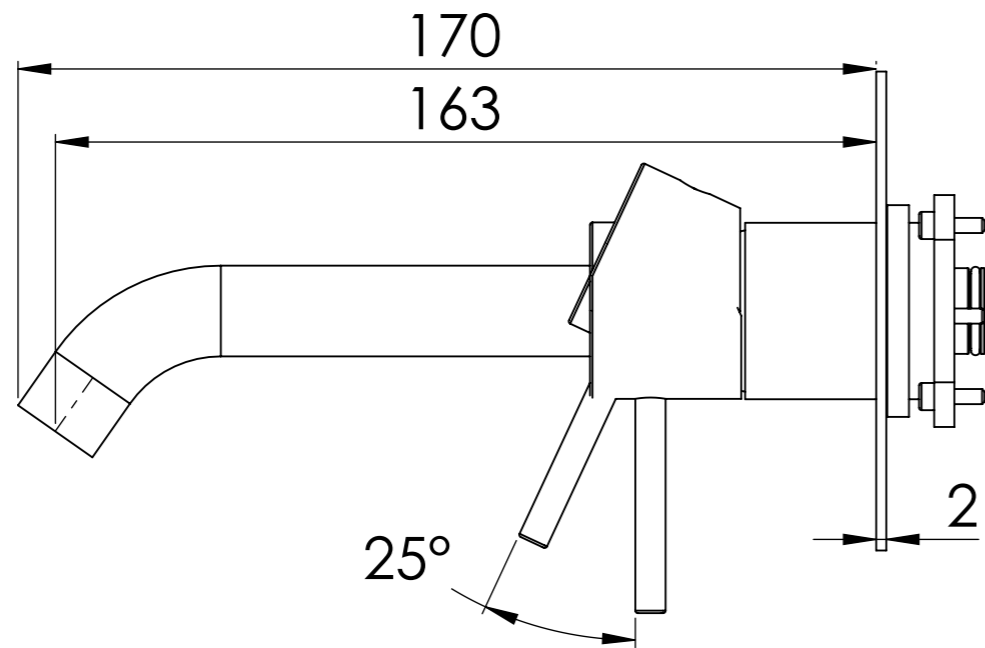

Descrizione: Parti esterne per WBOX, miscelatore monocomando lavabo incasso

Description: External parts WBOX, built-in single lever basin mixer

Connessione parte bocca Q15INSWB  
Spout part connection Q15INSWB

RICAMBI/SPARE PARTS:

CARTUCCIA/CARTRIDGE	X52C
AERATORE/AERATOR	83F165SGPM12