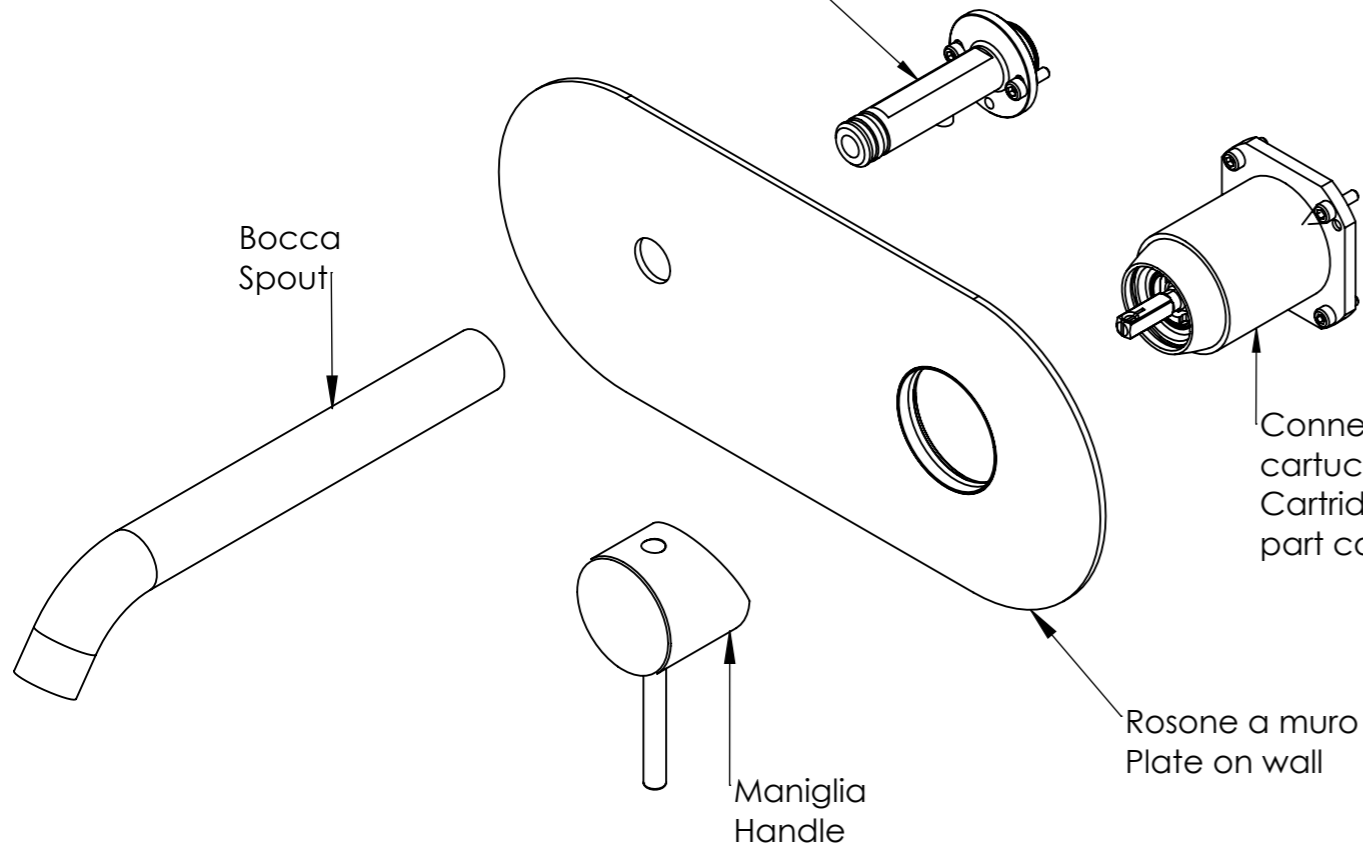

Descrizione: Parti esterne per WBOX, miscelatore monocomando lavabo incasso

Description: External parts WBOX, built-in single lever basin mixer

Connessione parte bocca Q15INSWB  
Spout part connection Q15INSWB

RICAMBI/SPARE PARTS:

CARTUCCIA/CARTRIDGE	X52C
AERATORE/AERATOR	83F165SGPM12