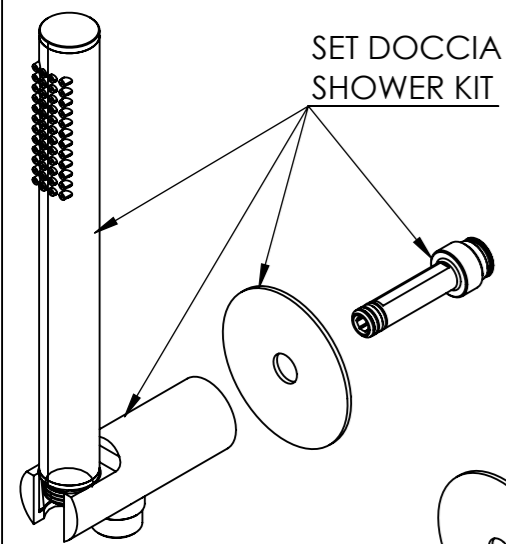

**Descrizione:** Parti esterne per WBOX, miscelatore monocomando incasso doccia 2 vie su piastre separate. Include set doccia a muro con supporto doccia, flessibile e doccia.

**Description:** External parts for WBOX, 2-way built-in single-lever shower mixer on 3 plates. Includes wall-mounted shower set with shower holder, flexible hose and hand shower.

Ricambi / Spare parts	
Cartuccia / Cartridge	R52AP
Deviatore / Diverter	D522A
Aeratore / Aerator	83QK72BP

CONNESSIONE X SUPPORTO DOCCIA Q15INSWB+OR  
CONNECTION X SHOWER SUPPORT Q15INSWB+OR

CONNESSIONE PARTE  
CARTUCCIA R52APWBAA  
CARTRIDGE PART  
CONNECTION R52APWBAA