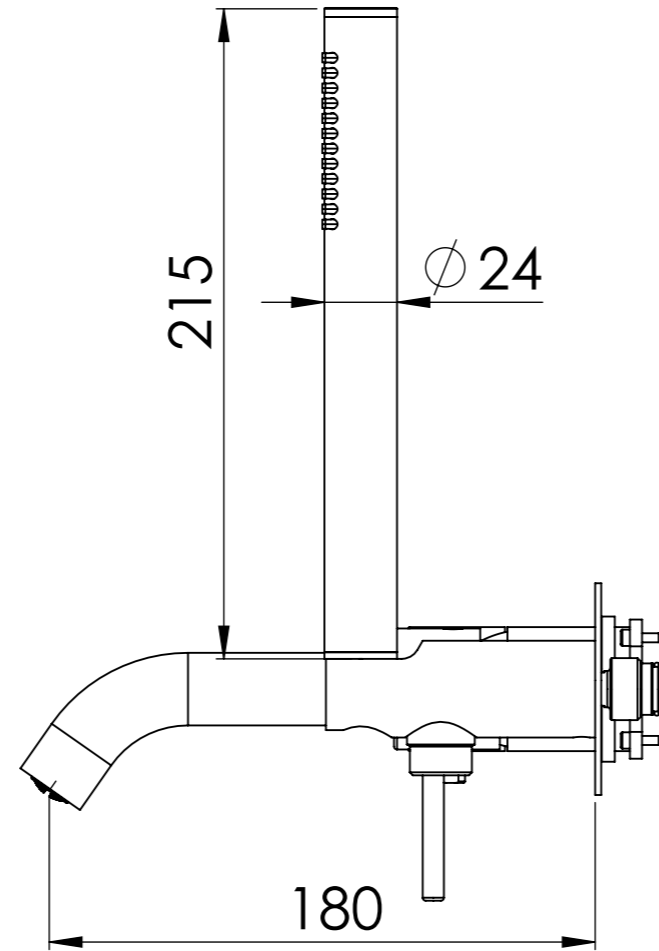

**Descrizione:** Parti esterne per WBOX, miscelatore monocomando incasso doccia 2 vie su piastre separate. Include set doccia a muro con supporto doccia, flessibile e doccia.

**Description:** External parts for WBOX, 2-way built-in single-lever shower mixer on 3 plates. Includes wall-mounted shower set with shower holder, flexible hose and hand shower.

Ricambi / Spare parts	
Cartuccia / Cartridge	R52AP
Deviatore / Diverter	D522A
Aeratore / Aerator	83QK72BP

CONNESSIONE X SUPPORTO DOCCIA Q15INSWB+OR  
CONNECTION X SHOWER SUPPORT Q15INSWB+OR

CONNESSIONE PARTE  
CARTUCCIA R52APWBAA  
CARTRIDGE PART  
CONNECTION R52APWBAA