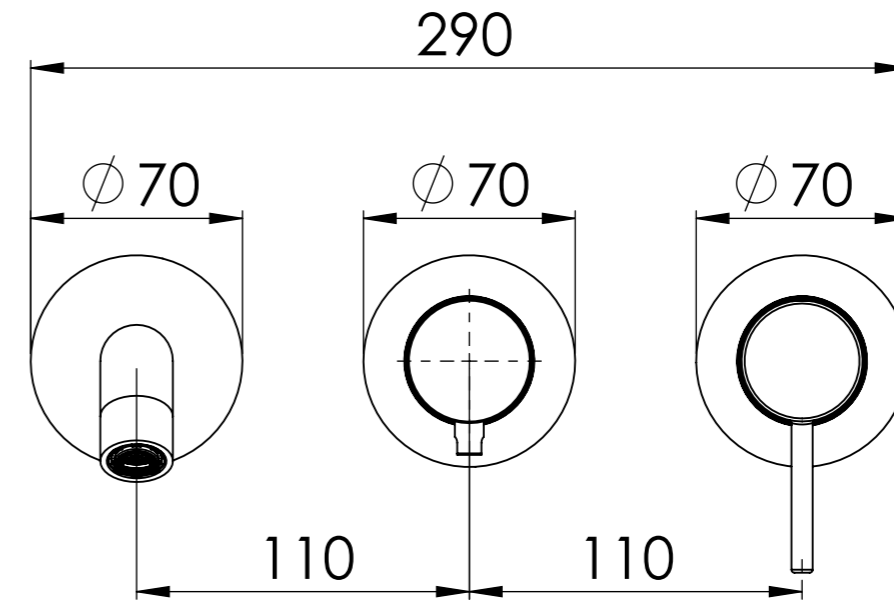

**Descrizione:** Parti esterne per WBOX, miscelatore monocomando incasso doccia 2 vie su piastre separate. Include set doccia a muro con supporto doccia, flessibile e doccia.

**Description:** External parts for WBOX, 2-way built-in single-lever shower mixer on 3 plates. Includes wall-mounted shower set with shower holder, flexible hose and hand shower.

Ricambi / Spare parts	
Cartuccia / Cartridge	R52AP
Deviatore / Diverter	D522A
Aeratore / Aerator	83QK72BP

CONNESSIONE X SUPPORTO DOCCIA Q15INSWB+OR  
CONNECTION X SHOWER SUPPORT Q15INSWB+OR

CONNESSIONE PARTE  
CARTUCCIA R52APWBAA  
CARTRIDGE PART  
CONNECTION R52APWBAA