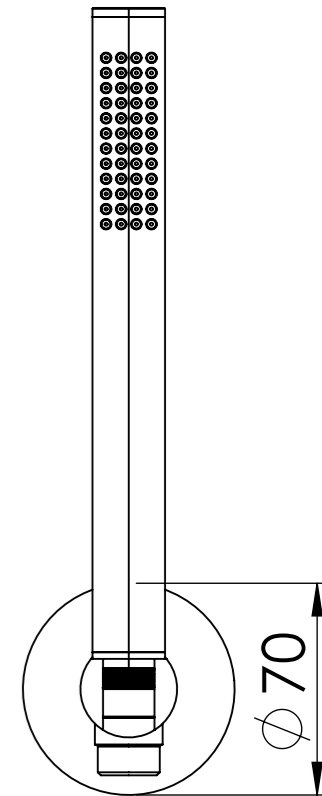

**Descrizione:** Parti esterne per WBOX, miscelatore monocomando incasso doccia 2 vie su piastre separate. Include set doccia a muro con supporto doccia, flessibile e doccia.

**Description:** External parts for WBOX, 2-way built-in single-lever shower mixer on 3 plates. Includes wall-mounted shower set with shower holder, flexible hose and hand shower.

Ricambi / Spare parts	
Cartuccia / Cartridge	R52AP
Deviatore / Diverter	D522A
Aeratore / Aerator	83QK72BP

CONNESSIONE X SUPPORTO DOCCIA Q15INSWB+OR  
CONNECTION X SHOWER SUPPORT Q15INSWB+OR

CONNESSIONE PARTE  
CARTUCCIA R52APWBAA  
CARTRIDGE PART  
CONNECTION R52APWBAA