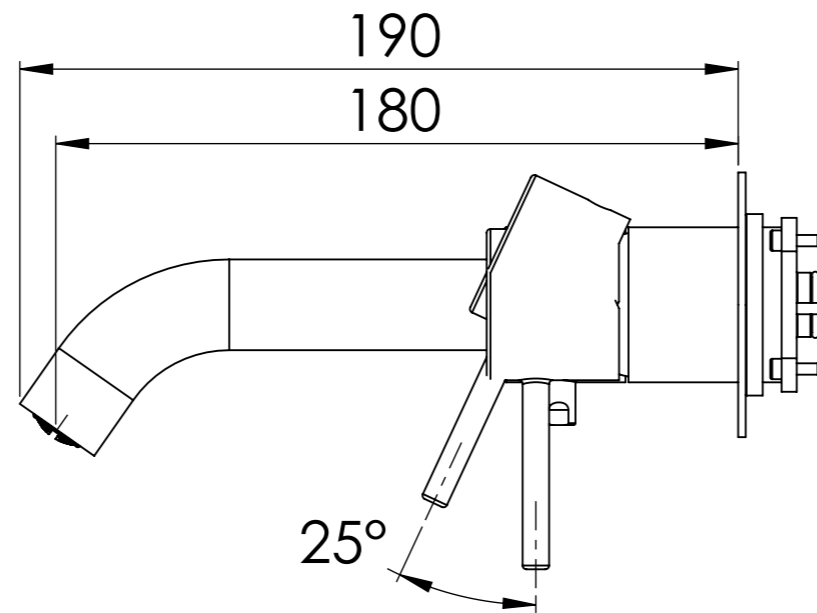

Descrizione: Parti esterne per WBOX, miscelatore monocomando incasso doccia 2 vie piastre separate. Include bocca a muro, da completare con la seconda uscita

Description: External parts for WBOX, 2 ways built-in shower single lever on two plates. Wall spout included, to be completed with second water outlet

CONNESSIONE x SUPPORTO BOCCA Q15INSWB
CONNECTION x SPOUT SUPPORT Q15INSWB

PIASTRA A MURO x BOCCA
WALL PLATE x SPOUT

CONNESSIONE x PARTE
DEVIATORE 2 VIE D522AWBAA
2 WAYS DIVERTER PART
CONNECTION D522AWBAA

CONNESSIONE PARTE
CARTUCCIA R52APWBAA
CARTRIDGE PART
CONNECTION R52APWBAA

PIASTRA A MURO
WALL PLATE

MANIGLIA CARTUCCIA
CARTRIDGE HANDLE

RICAMBI/SPARE PARTS:

CARTUCCIA/CARTRIDGE	R52AP
DEVIATORE/DIVERTER	D522A
AERATORE/AERATOR	83QK72BP