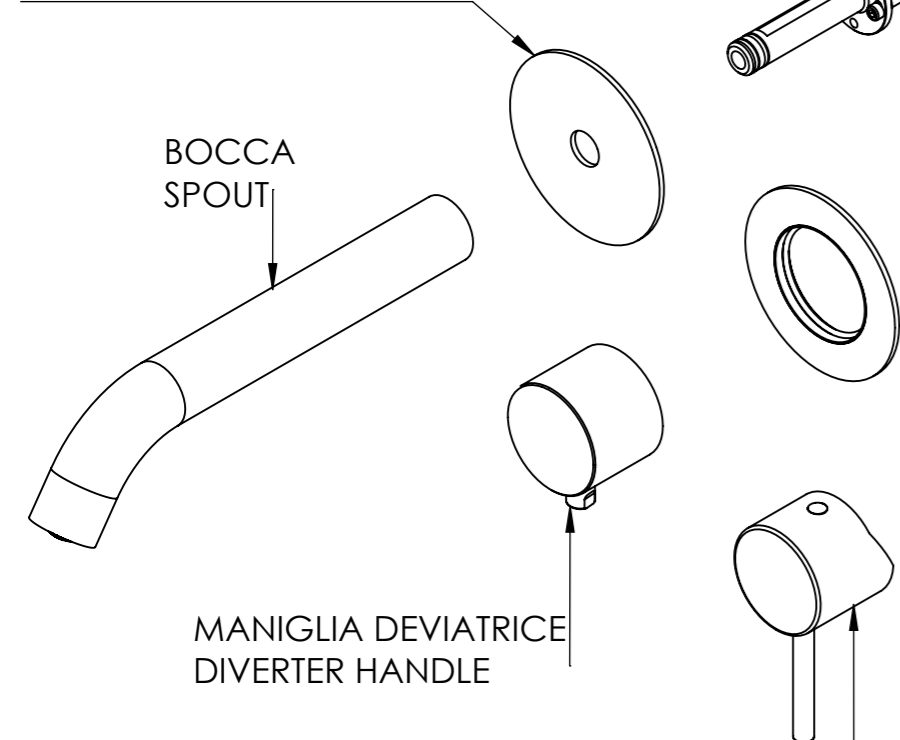

Descrizione: Parti esterne per WBOX, miscelatore monocomando incasso doccia 2 vie piastre separate. Include bocca a muro, da completare con la seconda uscita

Description: External parts for WBOX, 2 ways built-in shower single lever on two plates. Wall spout included, to be completed with second water outlet

CONNESSIONE x SUPPORTO BOCCA Q15INSWB
CONNECTION x SPOUT SUPPORT Q15INSWB

PIASTRA A MURO x BOCCA
WALL PLATE x SPOUT

CONNESSIONE x PARTE
DEVIATORE 2 VIE D522AWBAA
2 WAYS DIVERTER PART
CONNECTION D522AWBAA

CONNESSIONE PARTE
CARTUCCIA R52APWBAA
CARTRIDGE PART
CONNECTION R52APWBAA

PIASTRA A MURO
WALL PLATE

MANIGLIA CARTUCCIA
CARTRIDGE HANDLE

RICAMBI/SPARE PARTS:

CARTUCCIA/CARTRIDGE	R52AP
DEVIATORE/DIVERTER	D522A
AERATORE/AERATOR	83QK72BP