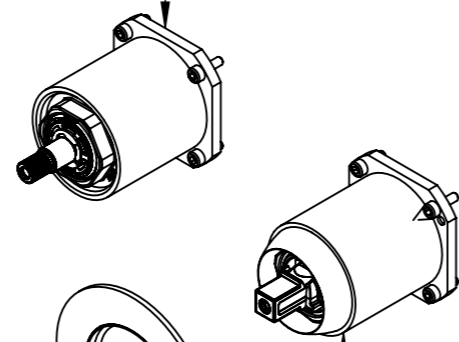

Descrizione: Parti esterne per WBOX, miscelatore monocomando incasso doccia 2 vie piastre separate. Include bocca a muro, da completare con la seconda uscita

Description: External parts for WBOX, 2 ways built-in shower single lever on two plates. Wall spout included, to be completed with second water outlet

CONNESSIONE x SUPPORTO BOCCA Q15INSWB
CONNECTION x SPOUT SUPPORT Q15INSWB

PIASTRA A MURO x BOCCA
WALL PLATE x SPOUT

CONNESSIONE x PARTE
DEVIATORE 2 VIE D522AWBAA
2 WAYS DIVERTER PART
CONNECTION D522AWBAA

CONNESSIONE PARTE
CARTUCCIA R52APWBAA
CARTRIDGE PART
CONNECTION R52APWBAA

PIASTRA A MURO
WALL PLATE

MANIGLIA CARTUCCIA
CARTRIDGE HANDLE

RICAMBI/SPARE PARTS:

CARTUCCIA/CARTRIDGE	R52AP
DEVIATORE/DIVERTER	D522A
AERATORE/AERATOR	83QK72BP