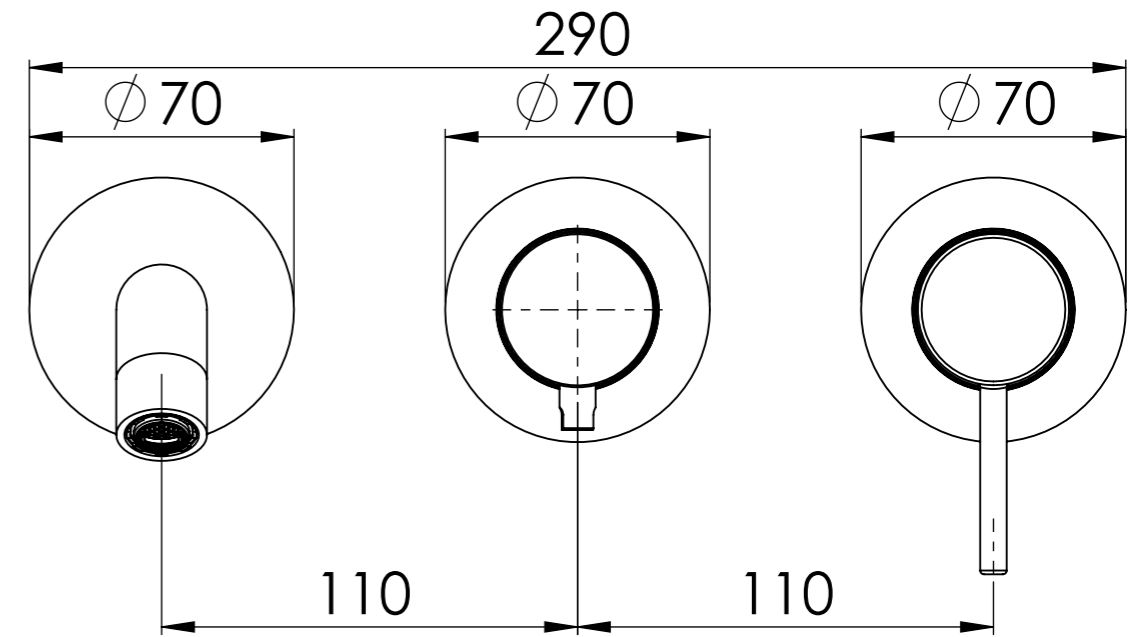

Descrizione: Parti esterne per WBOX, miscelatore monocomando incasso doccia 2 vie piastre separate. Include bocca a muro, da completare con la seconda uscita

Description: External parts for WBOX, 2 ways built-in shower single lever on two plates. Wall spout included, to be completed with second water outlet

CONNESSIONE x SUPPORTO BOCCA Q15INSWB
CONNECTION x SPOUT SUPPORT Q15INSWB

PIASTRA A MURO x BOCCA
WALL PLATE x SPOUT

CONNESSIONE x PARTE
DEVIATORE 2 VIE D522AWBAA
2 WAYS DIVERTER PART
CONNECTION D522AWBAA

CONNESSIONE PARTE
CARTUCCIA R52APWBAA
CARTRIDGE PART
CONNECTION R52APWBAA

PIASTRA A MURO
WALL PLATE

MANIGLIA CARTUCCIA
CARTRIDGE HANDLE

RICAMBI/SPARE PARTS:

CARTUCCIA/CARTRIDGE	R52AP
DEVIATORE/DIVERTER	D522A
AERATORE/AERATOR	83QK72BP