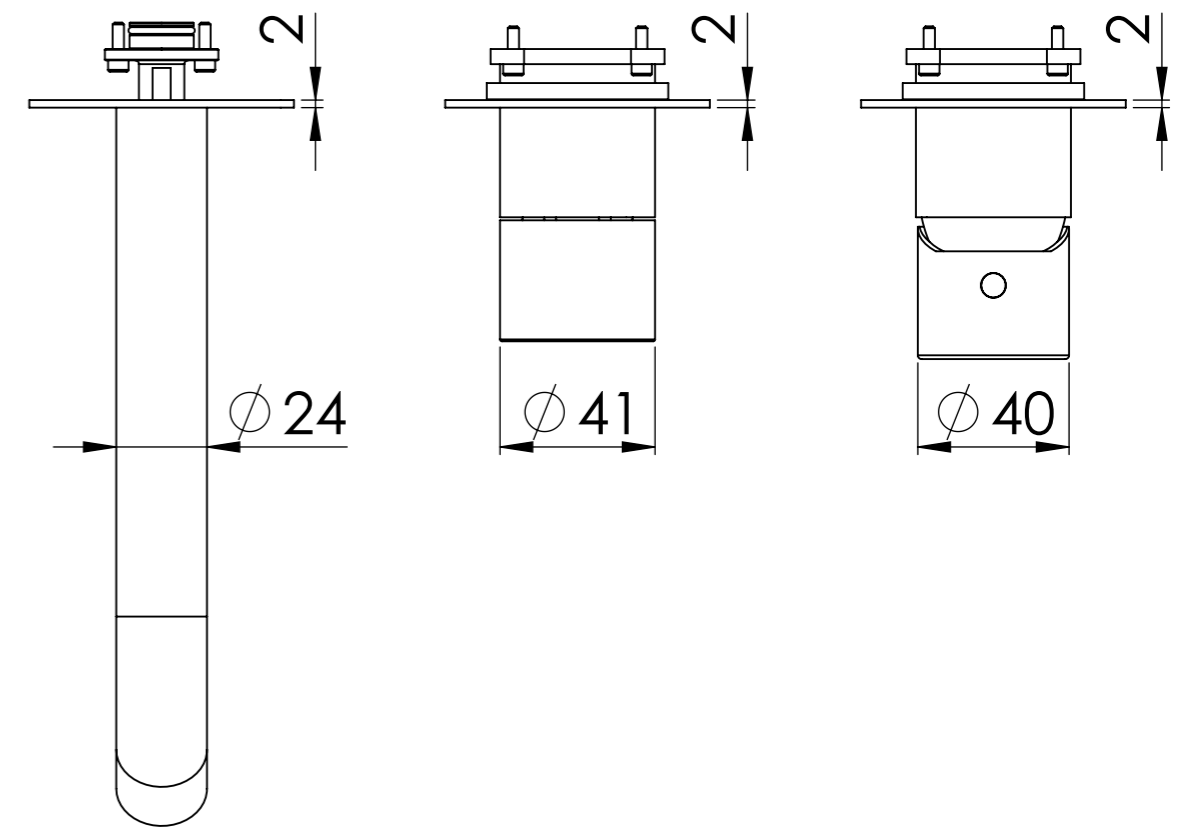

Descrizione: Parti esterne per WBOX, miscelatore monocomando incasso doccia 2 vie piastre separate. Include bocca a muro, da completare con la seconda uscita

Description: External parts for WBOX, 2 ways built-in shower single lever on two plates. Wall spout included, to be completed with second water outlet

CONNESSIONE x SUPPORTO BOCCA Q15INSWB
CONNECTION x SPOUT SUPPORT Q15INSWB

PIASTRA A MURO x BOCCA
WALL PLATE x SPOUT

CONNESSIONE x PARTE
DEVIATORE 2 VIE D522AWBAA
2 WAYS DIVERTER PART
CONNECTION D522AWBAA

CONNESSIONE PARTE
CARTUCCIA R52APWBAA
CARTRIDGE PART
CONNECTION R52APWBAA

PIASTRA A MURO
WALL PLATE

MANIGLIA CARTUCCIA
CARTRIDGE HANDLE

RICAMBI/SPARE PARTS:

CARTUCCIA/CARTRIDGE	R52AP
DEVIATORE/DIVERTER	D522A
AERATORE/AERATOR	83QK72BP