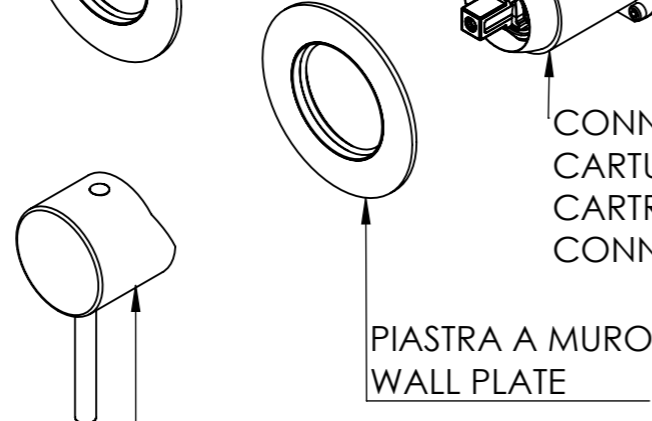

Descrizione: Parti esterne per WBOX, miscelatore monocomando incasso doccia 2 vie piastre separate. Include bocca a muro, da completare con la seconda uscita

Description: External parts for WBOX, 2 ways built-in shower single lever on two plates. Wall spout included, to be completed with second water outlet

CONNESSIONE x SUPPORTO BOCCA Q15INSWB
CONNECTION x SPOUT SUPPORT Q15INSWB

PIASTRA A MURO x BOCCA
WALL PLATE x SPOUT

CONNESSIONE x PARTE
DEVIATORE 2 VIE D522AWBAA
2 WAYS DIVERTER PART
CONNECTION D522AWBAA

CONNESSIONE PARTE
CARTUCCIA R52APWBAA
CARTRIDGE PART
CONNECTION R52APWBAA

PIASTRA A MURO
WALL PLATE

MANIGLIA CARTUCCIA
CARTRIDGE HANDLE

RICAMBI/SPARE PARTS:

CARTUCCIA/CARTRIDGE	R52AP
DEVIATORE/DIVERTER	D522A
AERATORE/AERATOR	83QK72BP