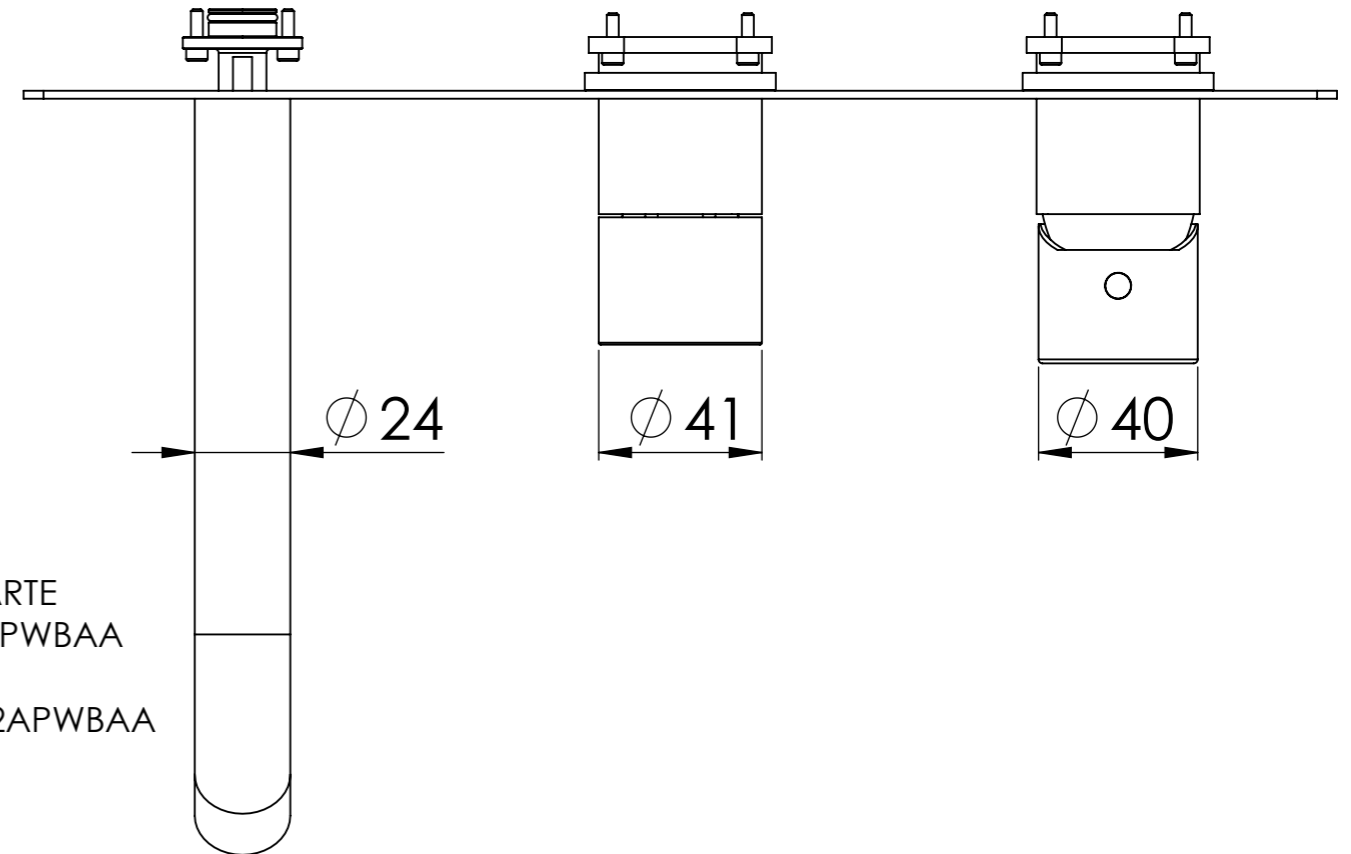

Descrizione: Parti esterne per WBOX, miscelatore monocomando incasso vasca/doccia 2 vie. Include bocca a muro, da completare con la seconda uscita

Description: External parts for WBOX, 2 ways built-in bath/shower single lever. Wall spout included, to be completed with the second water outlet

CONNESSIONE x SUPPORTO BOCCA Q15INSWB
CONNECTION x SPOUT SUPPORT Q15INSWB

CONNESSIONE PARTE
DEVIATORE 2 VIE D522AWBAA
CONNECTION DIVERTER 2
WAYS D522AWBAA

CONNESSIONE PARTE
CARTUCCIA R52APWBAA
CARTRIDGE PART
CONNECTION R52APWBAA

PIASTRA A MURO
WALL PLATE

RICAMBI/SPARE PARTS:

CARTUCCIA/CARTRIDGE	R52AP
DEVIATORE/DIVERTER	D522A
AERATORE/AERATOR	83QK72BP