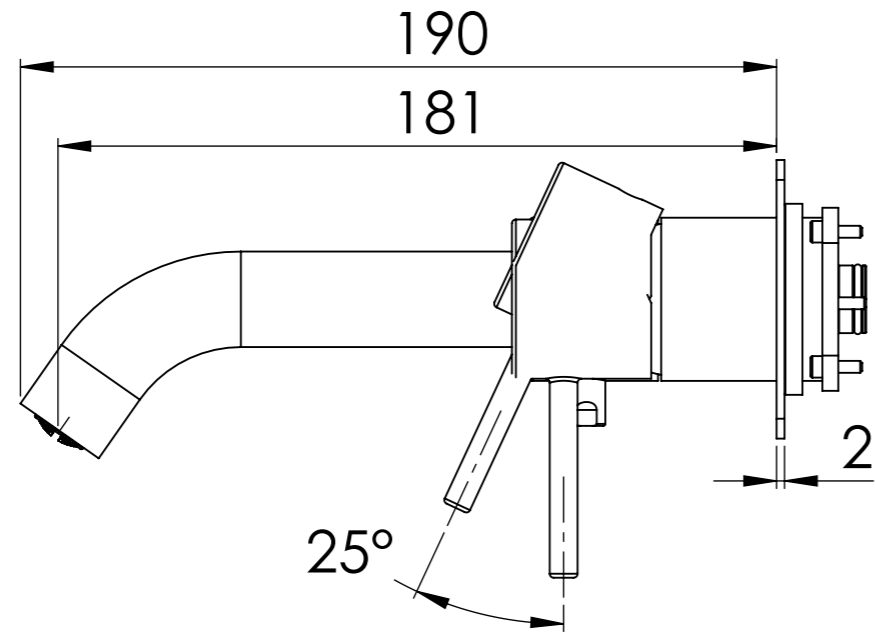

Descrizione: Parti esterne per WBOX, miscelatore monocomando incasso vasca/doccia 2 vie. Include bocca a muro, da completare con la seconda uscita

Description: External parts for WBOX, 2 ways built-in bath/shower single lever. Wall spout included, to be completed with the second water outlet

CONNESSIONE x SUPPORTO BOCCA Q15INSWB
CONNECTION x SPOUT SUPPORT Q15INSWB

CONNESSIONE PARTE
DEVIATORE 2 VIE D522AWBAA
CONNECTION DIVERTER 2
WAYS D522AWBAA

CONNESSIONE PARTE
CARTUCCIA R52APWBAA
CARTRIDGE PART
CONNECTION R52APWBAA