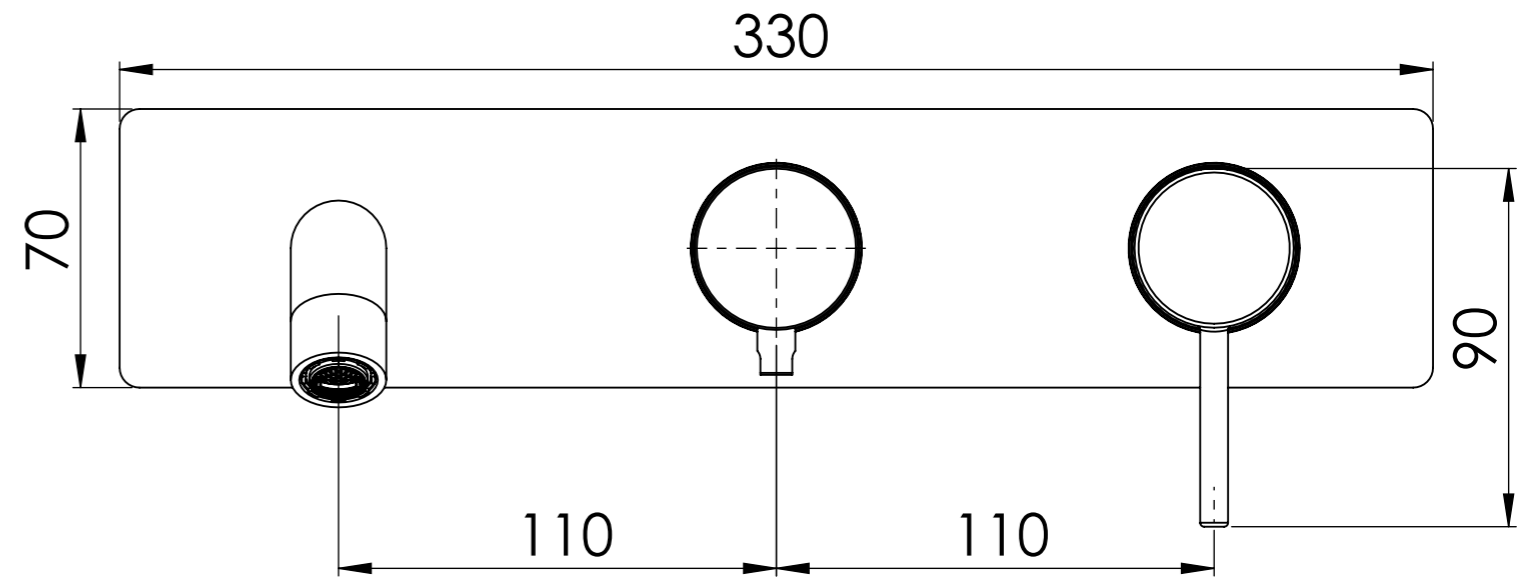

Descrizione: Parti esterne per WBOX, miscelatore monocomando incasso vasca/doccia 2 vie. Include bocca a muro, da completare con la seconda uscita

Description: External parts for WBOX, 2 ways built-in bath/shower single lever. Wall spout included, to be completed with the second water outlet

CONNESSIONE x SUPPORTO BOCCA Q15INSWB
CONNECTION x SPOUT SUPPORT Q15INSWB

CONNESSIONE PARTE
DEVIATORE 2 VIE D522AWBAA
CONNECTION DIVERTER 2
WAYS D522AWBAA

CONNESSIONE PARTE
CARTUCCIA R52APWBAA
CARTRIDGE PART
CONNECTION R52APWBAA