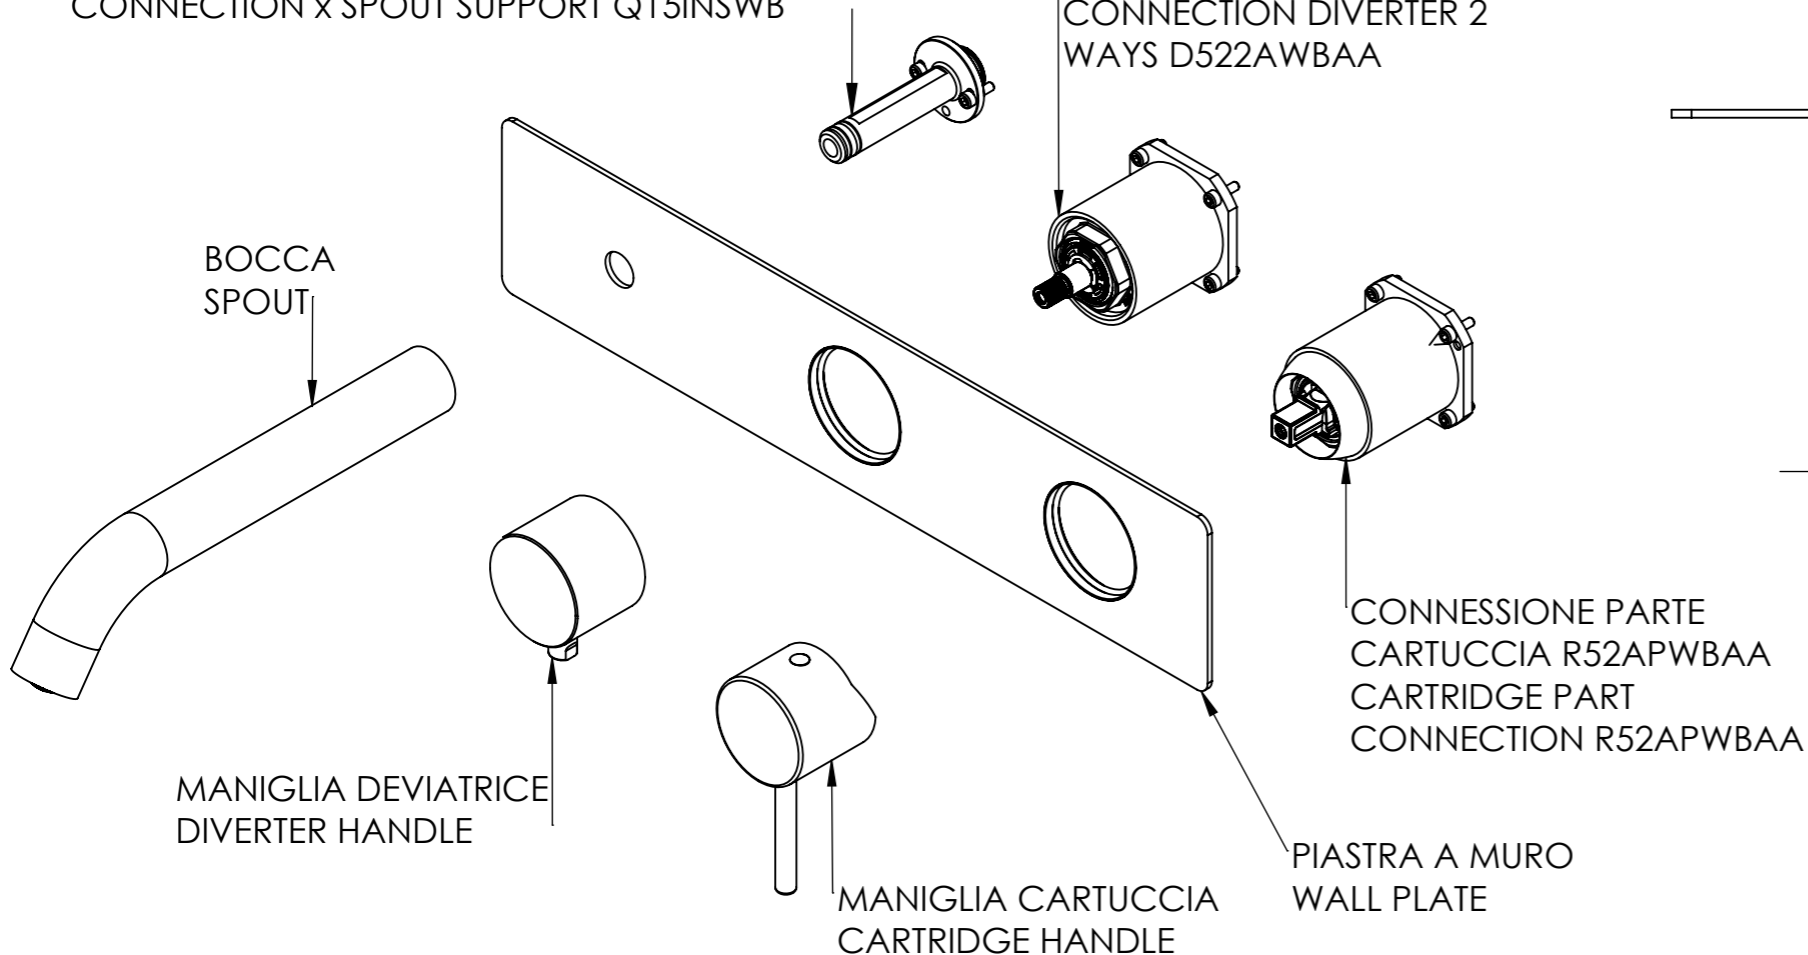

Descrizione: Parti esterne per WBOX, miscelatore monocomando incasso vasca/doccia 2 vie. Include bocca a muro, da completare con la seconda uscita

Description: External parts for WBOX, 2 ways built-in bath/shower single lever. Wall spout included, to be completed with the second water outlet

CONNESSIONE x SUPPORTO BOCCA Q15INSWB
CONNECTION x SPOUT SUPPORT Q15INSWB

CONNESSIONE PARTE
DEVIATORE 2 VIE D522AWBAA
CONNECTION DIVERTER 2
WAYS D522AWBAA

CONNESSIONE PARTE
CARTUCCIA R52APWBAA
CARTRIDGE PART
CONNECTION R52APWBAA

PIASTRA A MURO
WALL PLATE

RICAMBI/SPARE PARTS:

CARTUCCIA/CARTRIDGE	R52AP
DEVIATORE/DIVERTER	D522A
AERATORE/AERATOR	83QK72BP