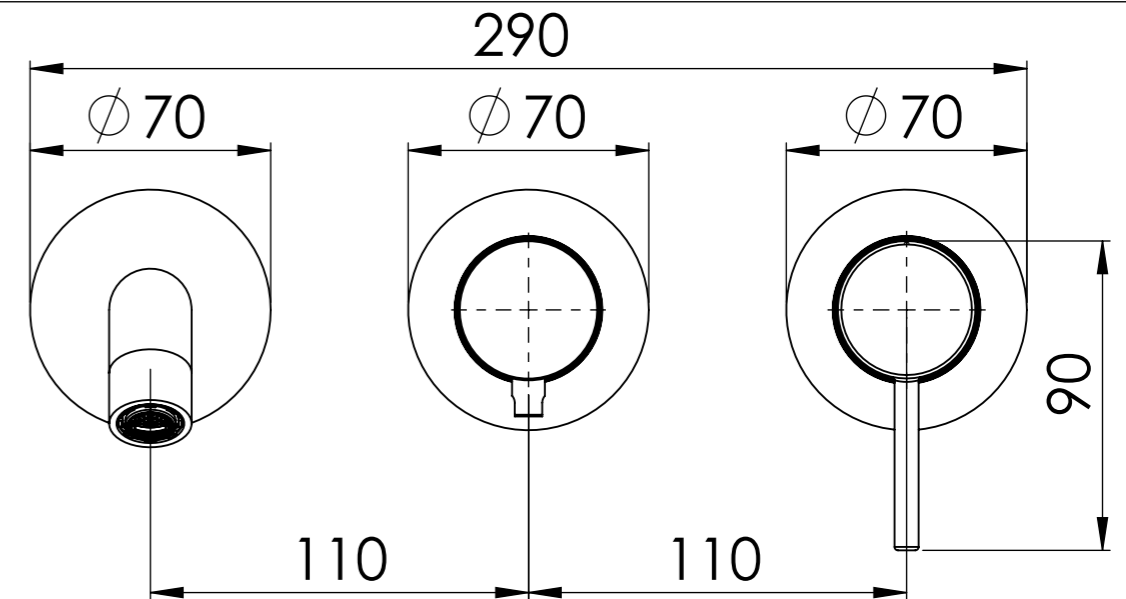

Descrizione: Parti esterne per WBOX, miscelatore monocomando incasso vasca/doccia 3 vie piastre separate. Include bocca a muro, da completare con la seconda e la terza uscita

Description: External parts for WBOX, 3 ways built-in bath/shower single lever on two plates. Wall spout included, to be completed with the second and the third outlet

CONNESSIONE x SUPPORTO DOCCIA Q15INSWB
CONNECTION x SHOWER SUPPORT Q15INSWB

PIASTRA A MURO x BOCCA
WALL PLATE x SPOUT

BOCCA
SPOUT

MANIGLIA DEVIATRICE
DIVERTER HANDLE

CONNESSIONE x PARTE
DEVIATORE 3 VIE D523SWBAA
3 WAYS DIVERTER PART
CONNECTION D523SWBA

CONNESSIONE PARTE
CARTUCCIA R52APWBAA
CARTRIDGE PART
CONNECTION R52APWBAA

PIASTRA A MURO
WALL PLATE

MANIGLIA CARTUCCIA
CARTRIDGE HANDLE

RICAMBI/SPARE PARTS:

CARTUCCIA/CARTRIDGE	R52AP
DEVIATORE/DIVERTER	D523S
AERATORE/AERATOR	83QK72BP