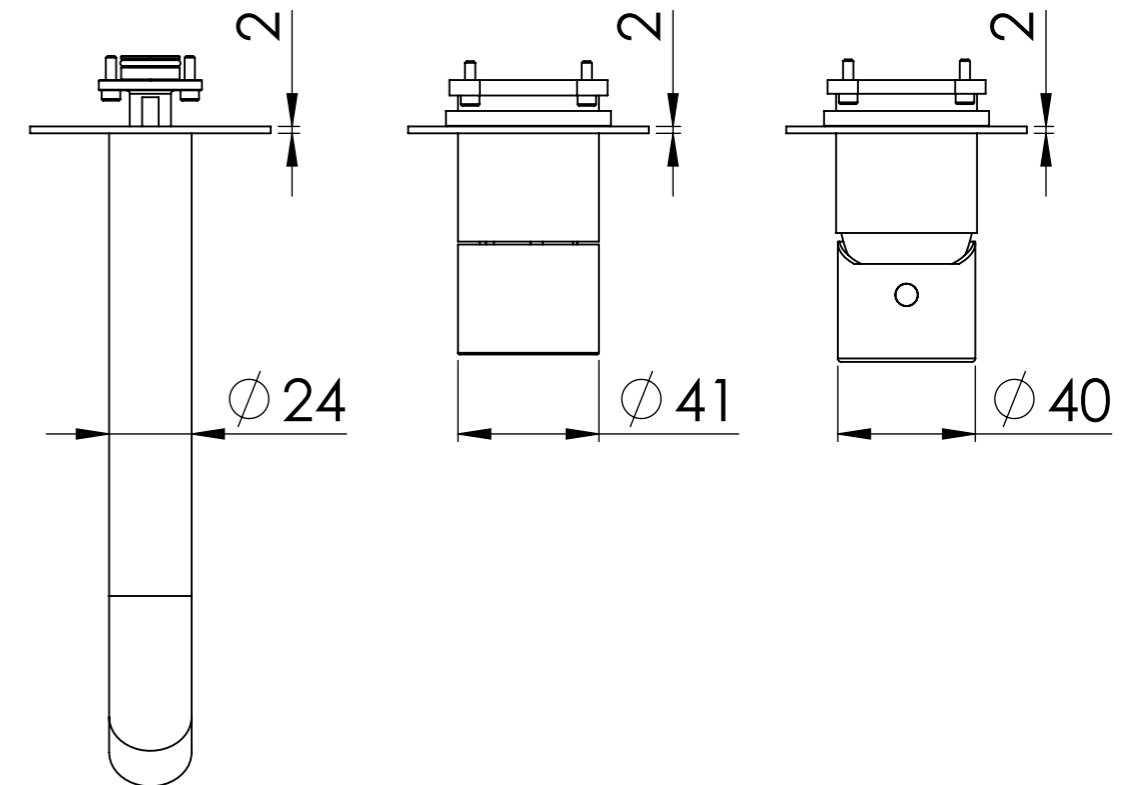

Descrizione: Parti esterne per WBOX, miscelatore monocomando incasso vasca/doccia 3 vie piastre separate. Include bocca a muro, da completare con la seconda e la terza uscita

Description: External parts for WBOX, 3 ways built-in bath/shower single lever on two plates. Wall spout included, to be completed with the second and the third outlet

CONNESSIONE x SUPPORTO DOCCIA Q15INSWB
CONNECTION x SHOWER SUPPORT Q15INSWB

PIASTRA A MURO x BOCCA
WALL PLATE x SPOUT

BOCCA
SPOUT

MANIGLIA DEVIATRICE
DIVERTER HANDLE

CONNESSIONE x PARTE
DEVIATORE 3 VIE D523SWBAA
3 WAYS DIVERTER PART
CONNECTION D523SWBA

CONNESSIONE PARTE
CARTUCCIA R52APWBAA
CARTRIDGE PART
CONNECTION R52APWBAA

PIASTRA A MURO
WALL PLATE

MANIGLIA CARTUCCIA
CARTRIDGE HANDLE

RICAMBI/SPARE PARTS:

CARTUCCIA/CARTRIDGE	R52AP
DEVIATORE/DIVERTER	D523S
AERATORE/AERATOR	83QK72BP