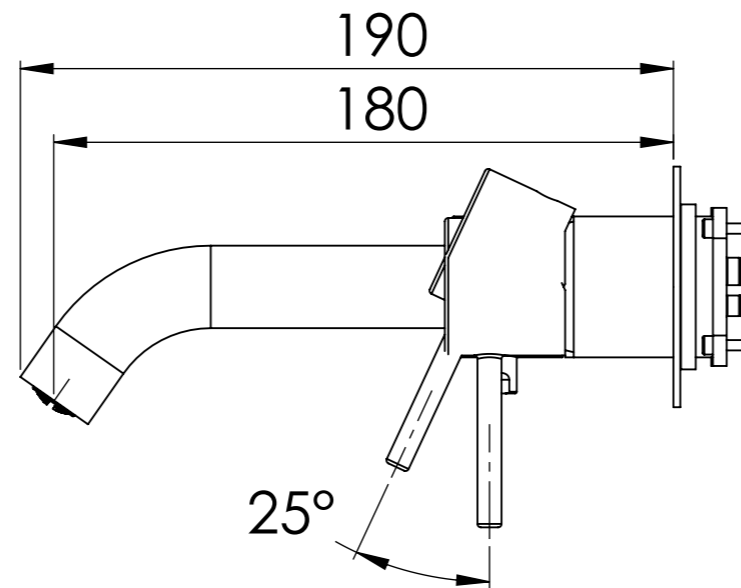

Descrizione: Parti esterne per WBOX, miscelatore monocomando incasso vasca/doccia 3 vie piastre separate. Include bocca a muro, da completare con la seconda e la terza uscita

Description: External parts for WBOX, 3 ways built-in bath/shower single lever on two plates. Wall spout included, to be completed with the second and the third outlet

CONNESSIONE x SUPPORTO DOCCIA Q15INSWB
CONNECTION x SHOWER SUPPORT Q15INSWB

PIASTRA A MURO x BOCCA
WALL PLATE x SPOUT

BOCCA
SPOUT

MANIGLIA DEVIATRICE
DIVERTER HANDLE

CONNESSIONE x PARTE
DEVIATORE 3 VIE D523SWBAA
3 WAYS DIVERTER PART
CONNECTION D523SWBA

CONNESSIONE PARTE
CARTUCCIA R52APWBAA
CARTRIDGE PART
CONNECTION R52APWBAA

PIASTRA A MURO
WALL PLATE

MANIGLIA CARTUCCIA
CARTRIDGE HANDLE

RICAMBI/SPARE PARTS:

CARTUCCIA/CARTRIDGE	R52AP
DEVIATORE/DIVERTER	D523S
AERATORE/AERATOR	83QK72BP