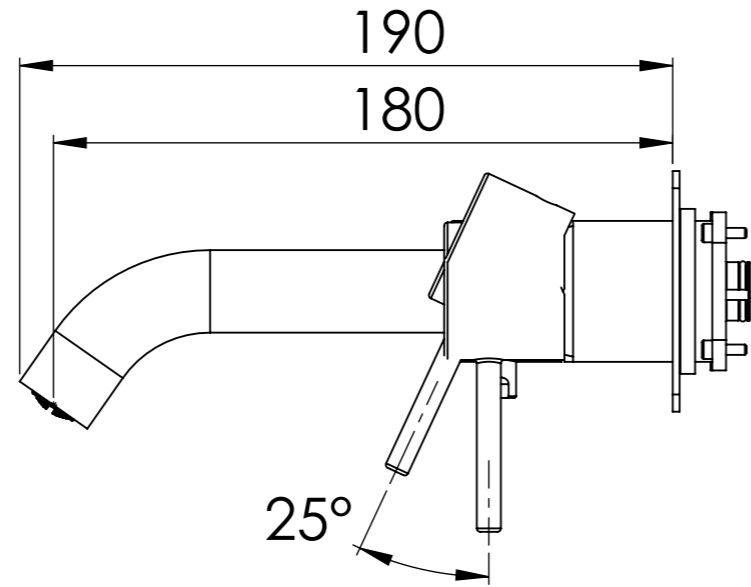

Descrizione: Parti esterne per WBOX, miscelatore monocomando incasso vasca/doccia 3 vie. Include bocca a muro, da completare con la seconda e la terza uscita

Description: External parts for WBOX, 3 ways built-in bath/shower single lever. Wall spout included, to be completed with the second and the third water outlet

CONNESSIONE x SUPPORTO BOCCA Q15INSWB
CONNECTION x SPOUT SUPPORT Q15INSWB

CONNESSIONE x PARTE
DEVIATORE 3 VIE D523SWBAA
3 WAYS DIVERTER PART
CONNECTION D523SWBAA

CONNESSIONE x
CARTUCCIA R52APWBAA
CARTRIDGE PART
CONNECTION R52APWBAA

PIASTRA A MURO
WALL PLATE

BOCCA
SPOUT

MANIGLIA DEVIATRICE
DIVERTER HANDLE

MANIGLIA CARTUCCIA
CARTRIDGE HANDLE

RICAMBI/SPARE PARTS:

CARTUCCIA/CARTRIDGE	R52AP
DEVIATORE/DIVERTER	D523A
AERATORE/AERATOR	83QK72BP