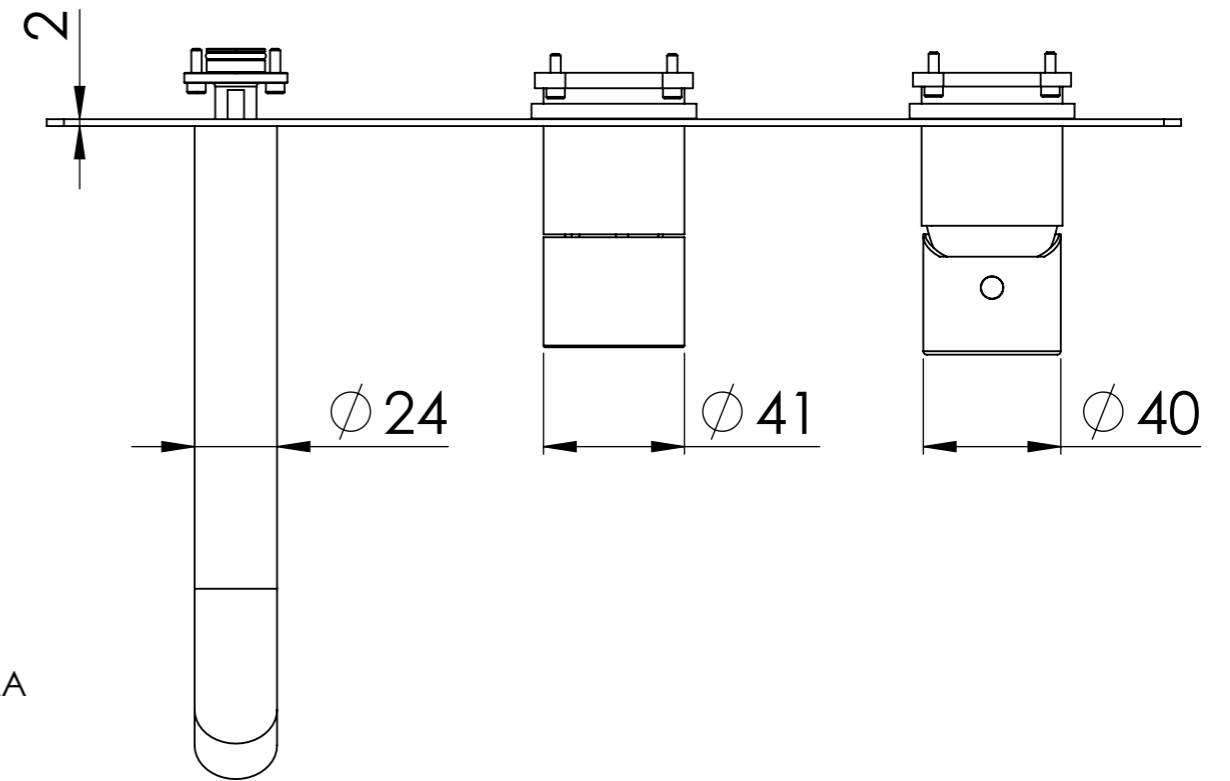

Descrizione: Parti esterne per WBOX, miscelatore monocomando incasso vasca/doccia 3 vie. Include bocca a muro, da completare con la seconda e la terza uscita

Description: External parts for WBOX, 3 ways built-in bath/shower single lever. Wall spout included, to be completed with the second and the third water outlet

CONNESSIONE x SUPPORTO BOCCA Q15INSWB
CONNECTION x SPOUT SUPPORT Q15INSWB

CONNESSIONE x PARTE
DEVIATORE 3 VIE D523SWBAA
3 WAYS DIVERTER PART
CONNECTION D523SWBAA

CONNESSIONE x
CARTUCCIA R52APWBAA
CARTRIDGE PART
CONNECTION R52APWBAA

PIASTRA A MURO
WALL PLATE

BOCCA
SPOUT

MANIGLIA DEVIATRICE
DIVERTER HANDLE

MANIGLIA CARTUCCIA
CARTRIDGE HANDLE

RICAMBI/SPARE PARTS:

CARTUCCIA/CARTRIDGE	R52AP
DEVIATORE/DIVERTER	D523A
AERATORE/AERATOR	83QK72BP