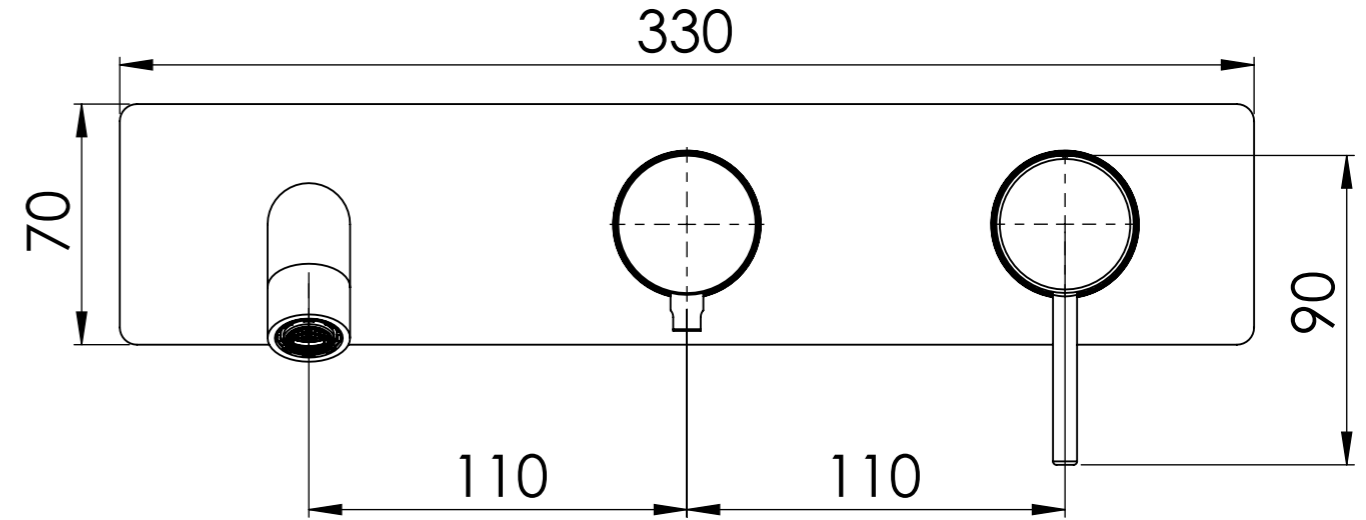

Descrizione: Parti esterne per WBOX, miscelatore monocomando incasso vasca/doccia 3 vie. Include bocca a muro, da completare con la seconda e la terza uscita

Description: External parts for WBOX, 3 ways built-in bath/shower single lever. Wall spout included, to be completed with the second and the third water outlet

CONNESSIONE x SUPPORTO BOCCA Q15INSWB
CONNECTION x SPOUT SUPPORT Q15INSWB

CONNESSIONE x PARTE
DEVIATORE 3 VIE D523SWBAA
3 WAYS DIVERTER PART
CONNECTION D523SWBAA

CONNESSIONE x
CARTUCCIA R52APWBAA
CARTRIDGE PART
CONNECTION R52APWBAA

PIASTRA A MURO
WALL PLATE

BOCCA
SPOUT

MANIGLIA DEVIATRICE
DIVERTER HANDLE

MANIGLIA CARTUCCIA
CARTRIDGE HANDLE

RICAMBI/SPARE PARTS:

CARTUCCIA/CARTRIDGE	R52AP
DEVIATORE/DIVERTER	D523A
AERATORE/AERATOR	83QK72BP