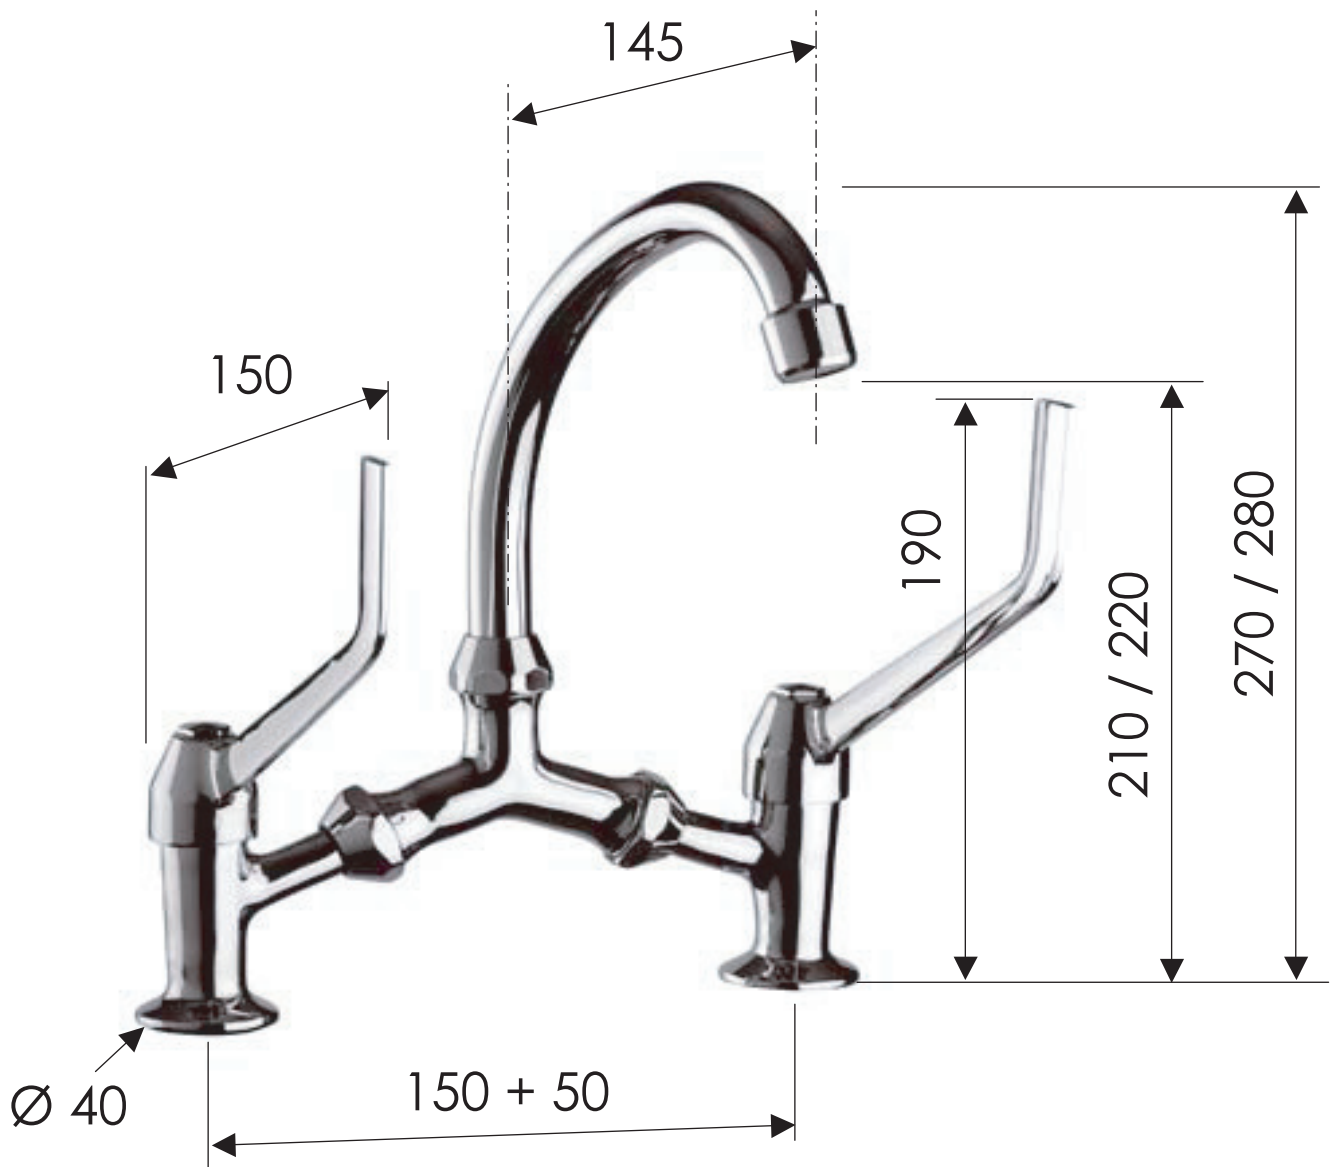

REMER

RUBINETTERIE

SCHEDA TECNICA

TECHNICAL FEATURES

ART. COD.

14LL

MATERIALI / MATERIALS

OTTONE CROMATO / CHROME PLATED BRASS