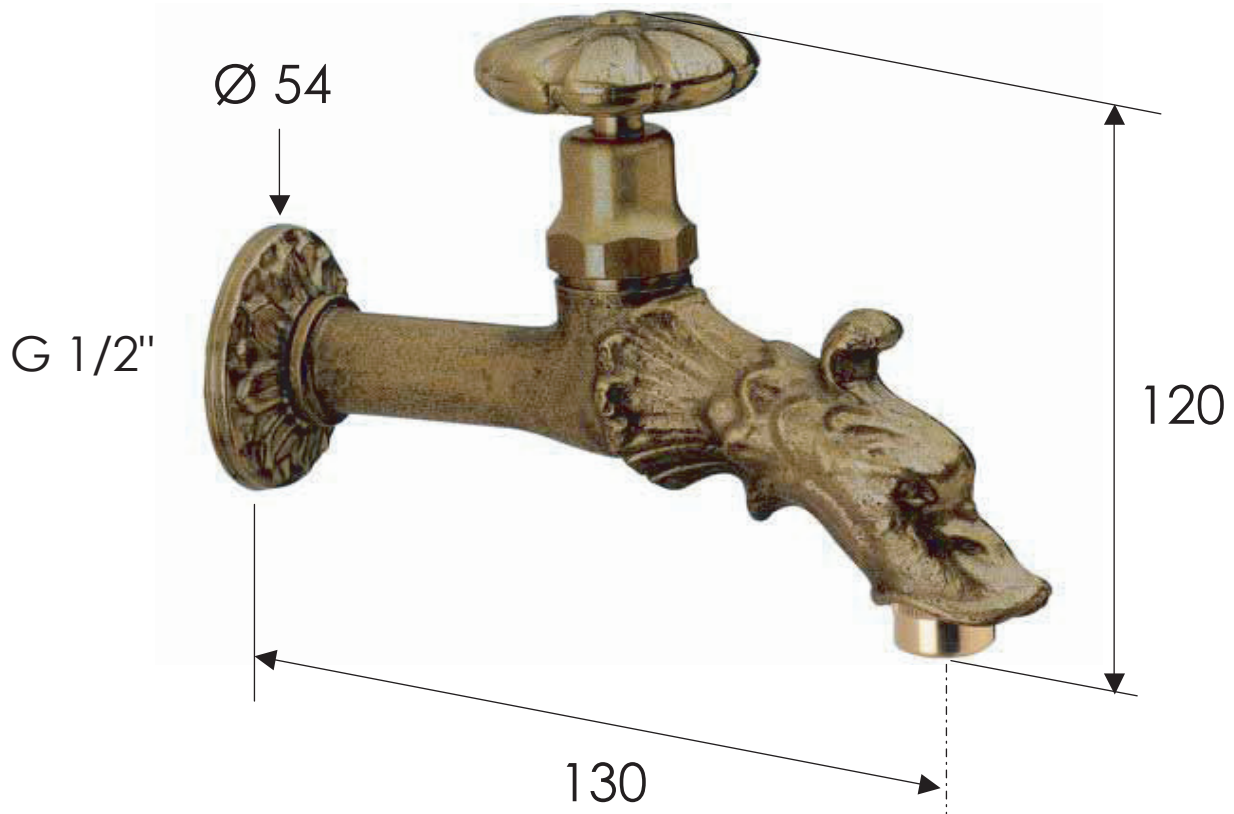

REMER

RUBINETTERIE

SCHEDA TECNICA

TECHNICAL FEATURES

ART. COD.

202MA

RIDUZIONE 3/4" PER PORTAGOMMA
3/4" REDUCTION FOR HOSE CONNECTION

MATERIALI / MATERIALS

OTTONE GIALLO / YELLOW BRASS

Via Leonardo da Vinci 83 - 20062 Cassano d'Adda (MI) Italy - Tel. +39-0363 364211

info@remer.eu www.remer.eu