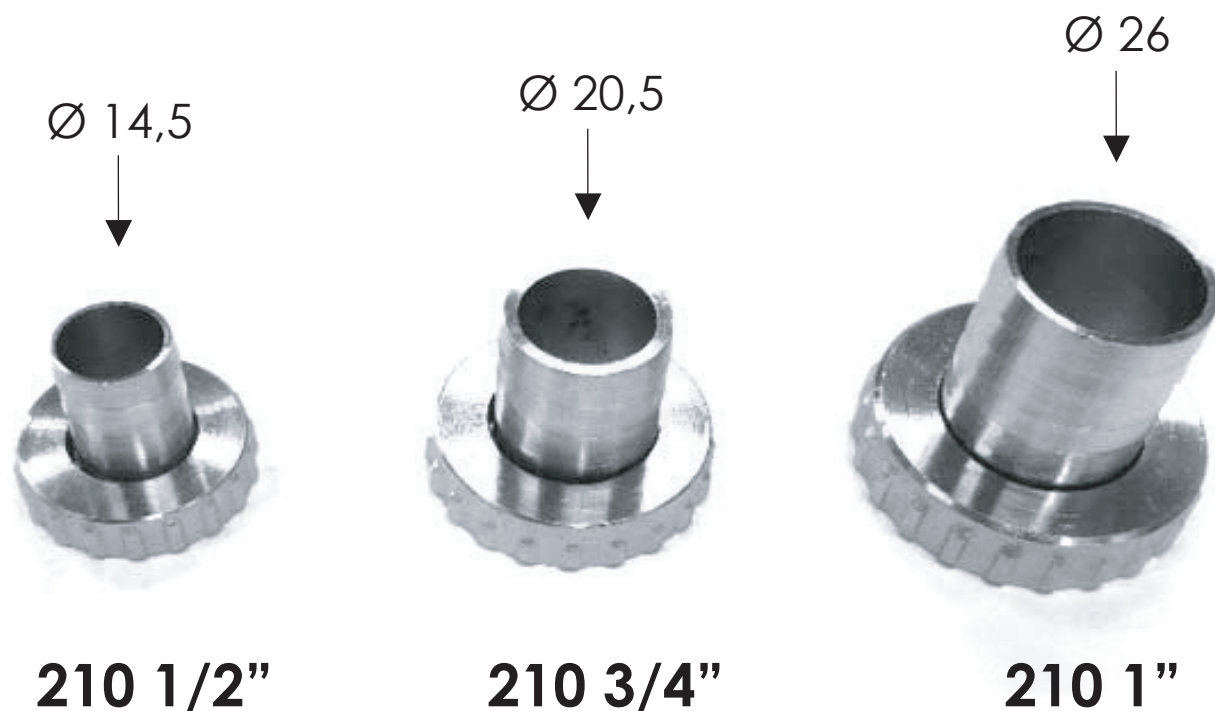

# REMER

RUBINETTERIE

SCHEDA TECNICA

TECHNICAL FEATURES

ART. COD.

**210**

## MATERIALI / MATERIALS

OTTONE CROMATO/ CHROME PLATED BRASS