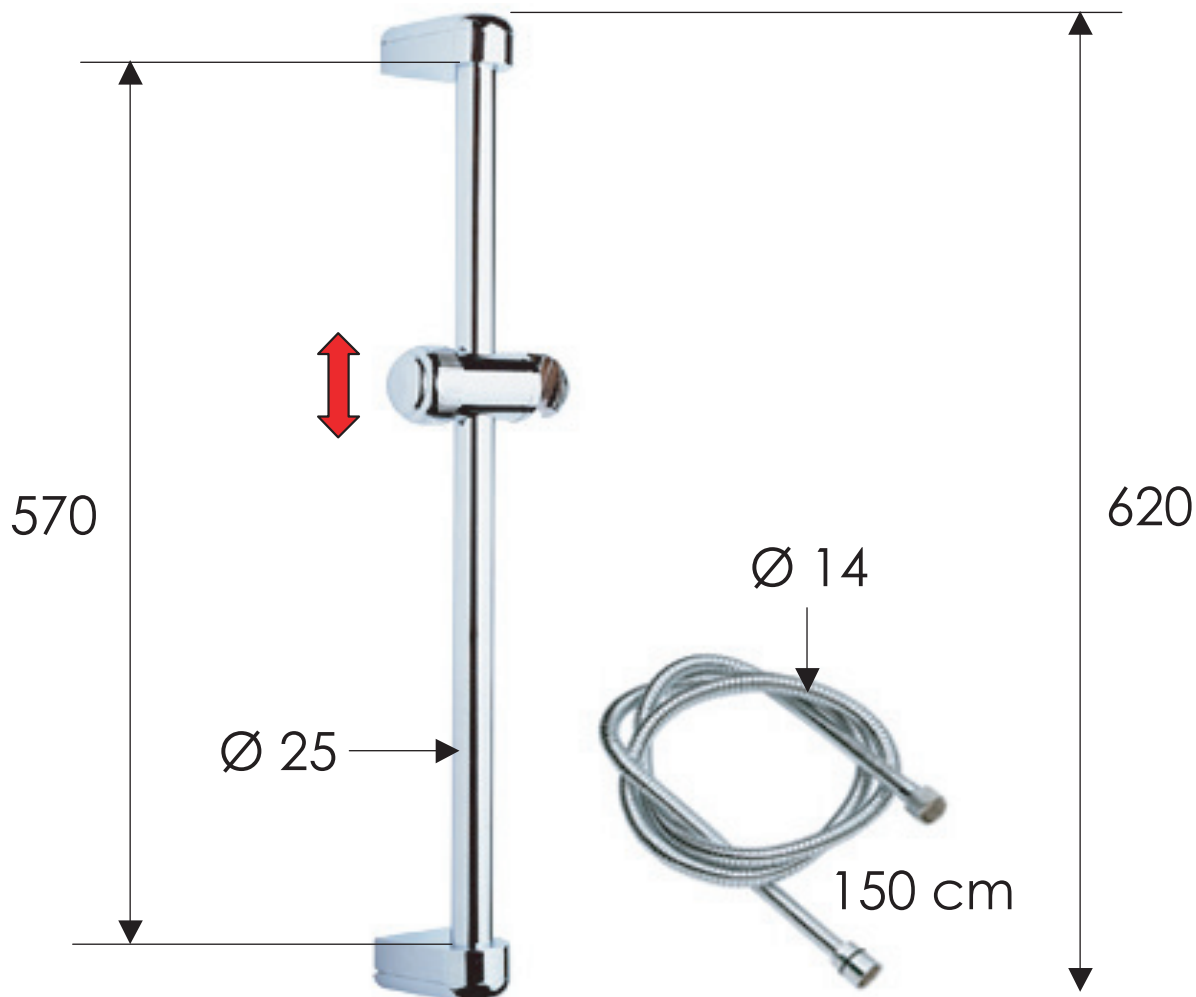

REMER

RUBINETTERIE

SCHEDA TECNICA

TECHNICAL FEATURES

ART. COD.

311333

MATERIALI / MATERIALS

OTTONE CROMATO / CHROME PLATED BRASS