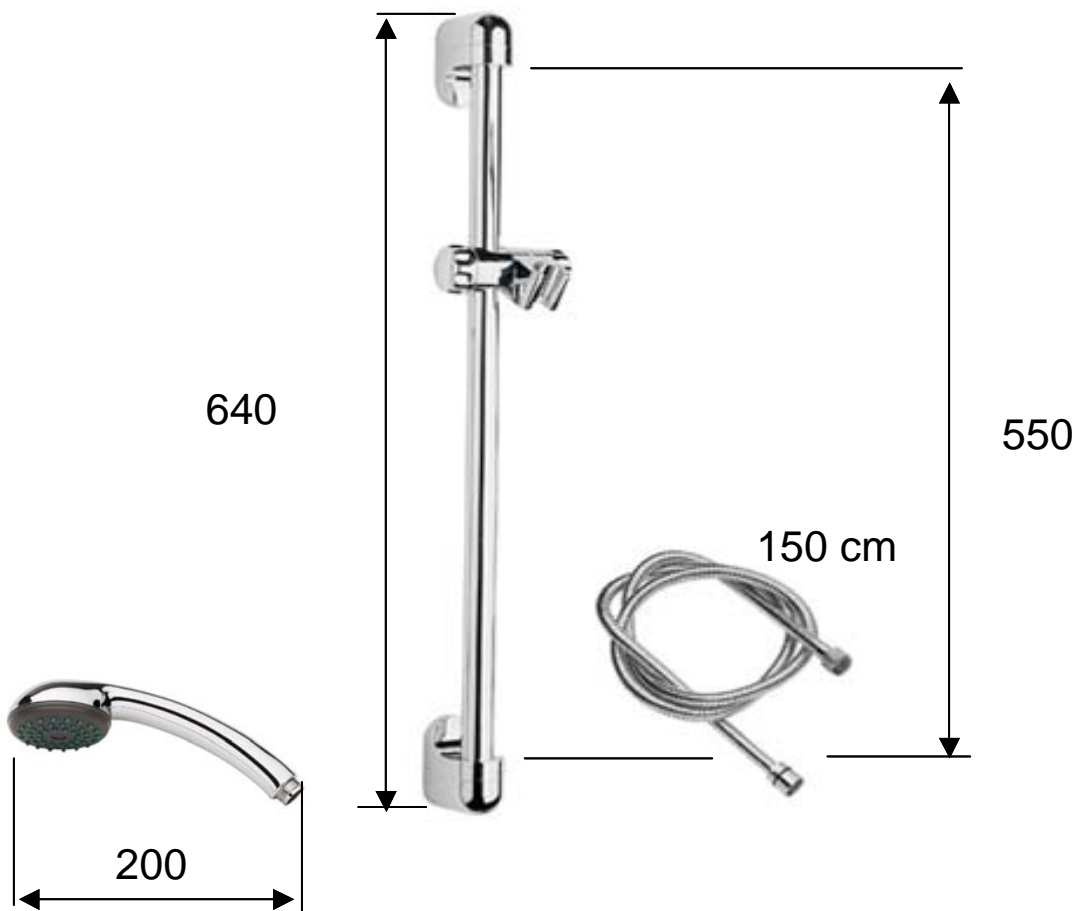

ART. COD.

311D311DA

MATERIALI / MATERIALS

OTTONE CROMATO / CHROME PLATED BRASS
ABS CROMATO / CHROME PLATED ABS

CROMATURA / CHROME PLATING

UNI EN 248