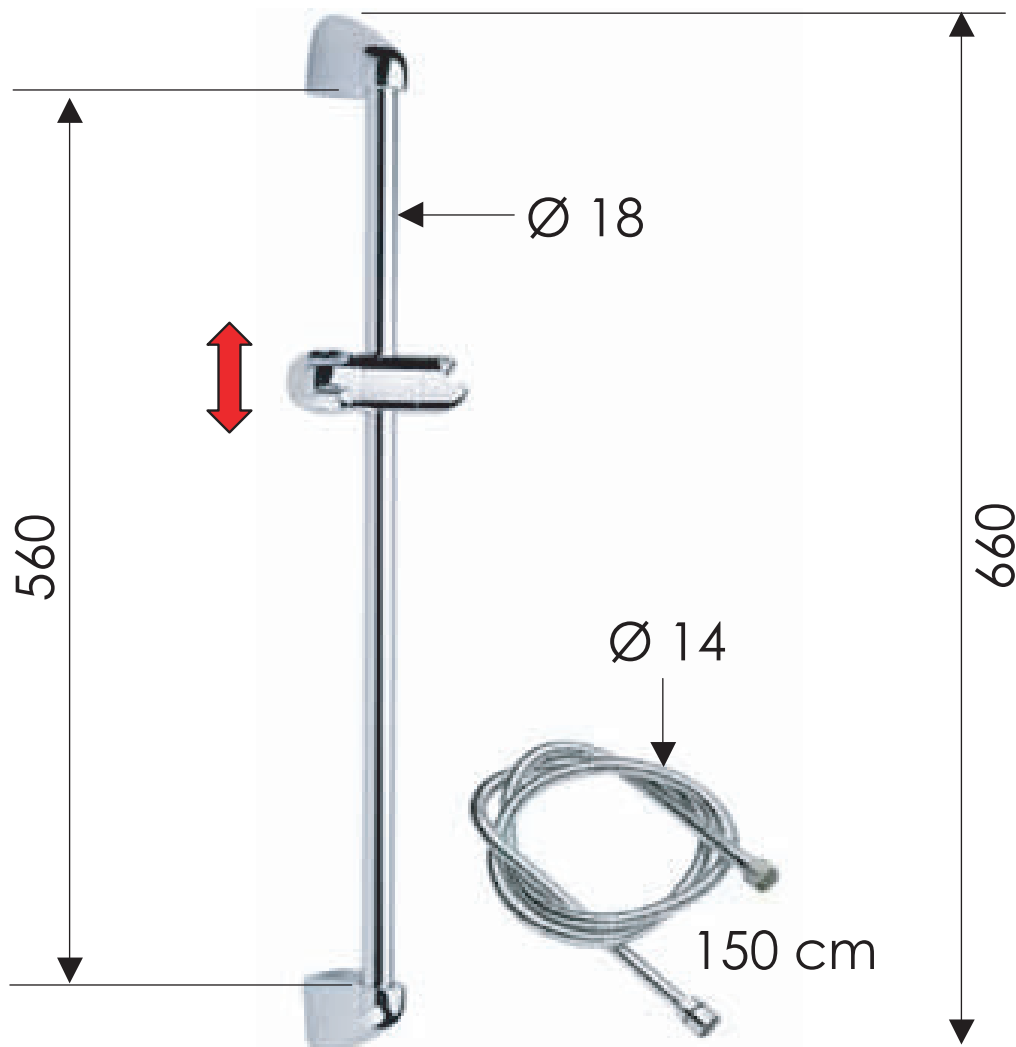

REMER

RUBINETTERIE

SCHEDA TECNICA

TECHNICAL FEATURES

ART. COD.

314333

MATERIALI / MATERIALS

OTTONE CROMATO / CHROME PLATED BRASS