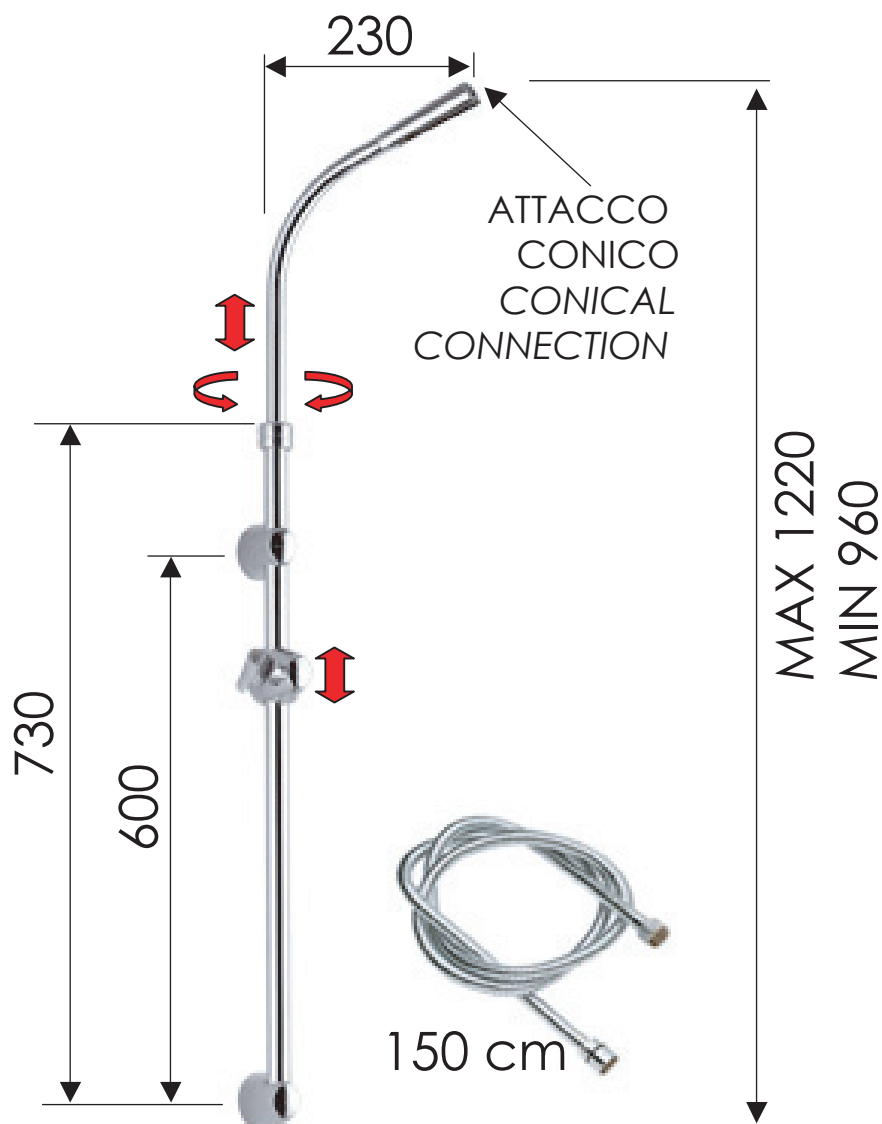

# REMER

RUBINETTERIE

SCHEDA TECNICA

TECHNICAL FEATURES

ART. COD.

**318C333**

## MATERIALI / MATERIALS

OTTONE CROMATO / CHROME PLATED BRASS

ABS CROMATO / CHROME PLATED ABS