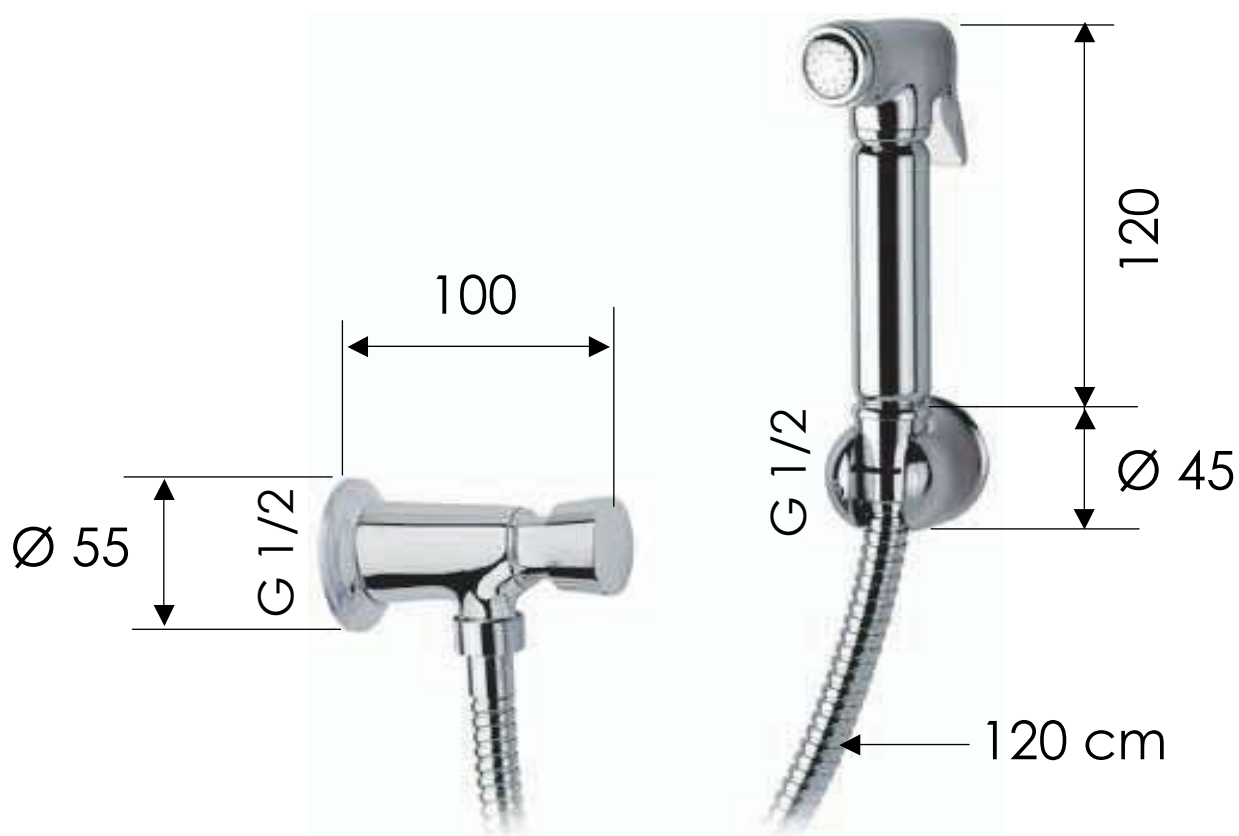

# REMER

RUBINETTERIE

SCHEDA TECNICA

ART. COD.

*TECHNICAL FEATURES*

**332TEL**

OTTONE CROMATO / CHROME PLATED BRASS

**CROMATURA / CHROME PLATING**